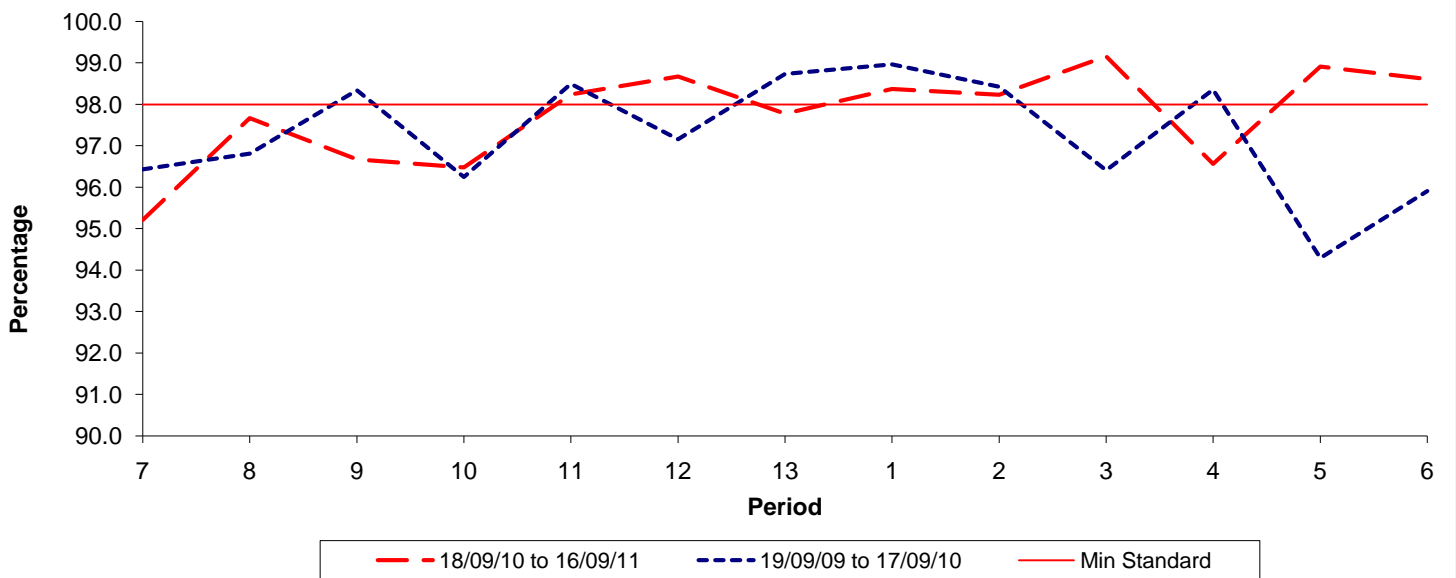

Reliability Performance (Low Frequency)

% Departing On Time

Date Range / Period	7	8	9	10	11	12	13	1	2	3	4	5	6
18/09/10 to 16/09/11	79.70	78.80	78.60	80.40	78.70	83.00	82.40	83.30	78.30	79.60	80.00	85.20	84.80
19/09/09 to 17/09/10	82.40	74.00	78.80	81.10	83.00	85.30	84.70	85.20	84.80	82.10	75.20	81.40	81.00
Min Standard	78.00	78.00	78.00	78.00	78.00	78.00	78.00	78.00	78.00	78.00	78.00	78.00	78.00

On Time figures are based on 12 weeks data

Kilometre Performance

% Kilometres Operated

Date Range / Period	7	8	9	10	11	12	13	1	2	3	4	5	6
18/09/10 to 16/09/11	95.21	97.67	96.67	96.48	98.24	98.67	97.78	98.37	98.23	99.16	96.56	98.91	98.61
19/09/09 to 17/09/10	96.43	96.81	98.34	96.25	98.50	97.16	98.74	98.97	98.43	96.41	98.36	94.29	95.91
Min Standard	98.00	98.00	98.00	98.00	98.00	98.00	98.00	98.00	98.00	98.00	98.00	98.00	98.00

Kilometre figures are based on 4 weeks data