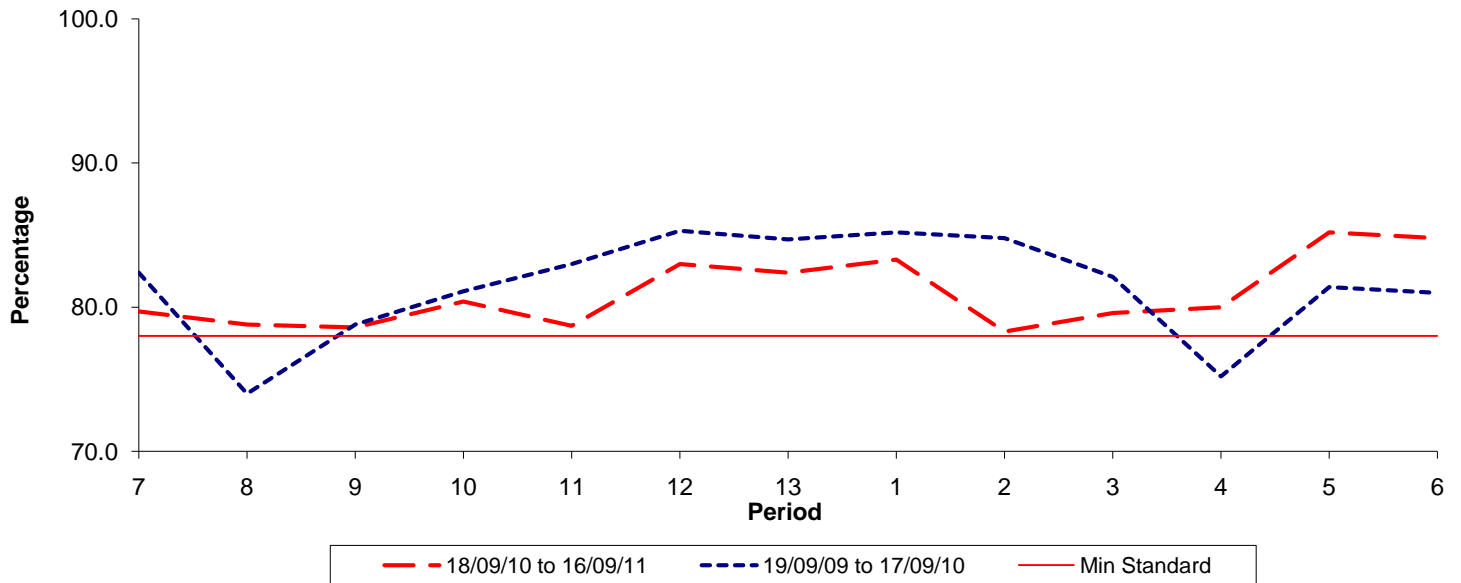

Reliability Performance (Low Frequency)

% Departing On Time

Date Range / Period	7	8	9	10	11	12	13	1	2	3	4	5	6
18/09/10 to 16/09/11	79.70	78.80	78.60	80.40	78.70	83.00	82.40	83.30	78.30	79.60	80.00	85.20	84.80
19/09/09 to 17/09/10	82.40	74.00	78.80	81.10	83.00	85.30	84.70	85.20	84.80	82.10	75.20	81.40	81.00
Min Standard	78.00	78.00	78.00	78.00	78.00	78.00	78.00	78.00	78.00	78.00	78.00	78.00	78.00

On Time figures are based on 12 weeks data

Kilometre Performance

% Kilometres Operated

Date Range / Period	7	8	9	10	11	12	13	1	2	3	4	5	6
18/09/10 to 16/09/11	95.21	97.67	96.67	96.48	98.24	98.67	97.78	98.37	98.23	99.16	96.56	98.91	98.61
19/09/09 to 17/09/10	96.43	96.81	98.34	96.25	98.50	97.16	98.74	98.97	98.43	96.41	98.36	94.29	95.91
Min Standard	98.00	98.00	98.00	98.00	98.00	98.00	98.00	98.00	98.00	98.00	98.00	98.00	98.00

Kilometre figures are based on 4 weeks data