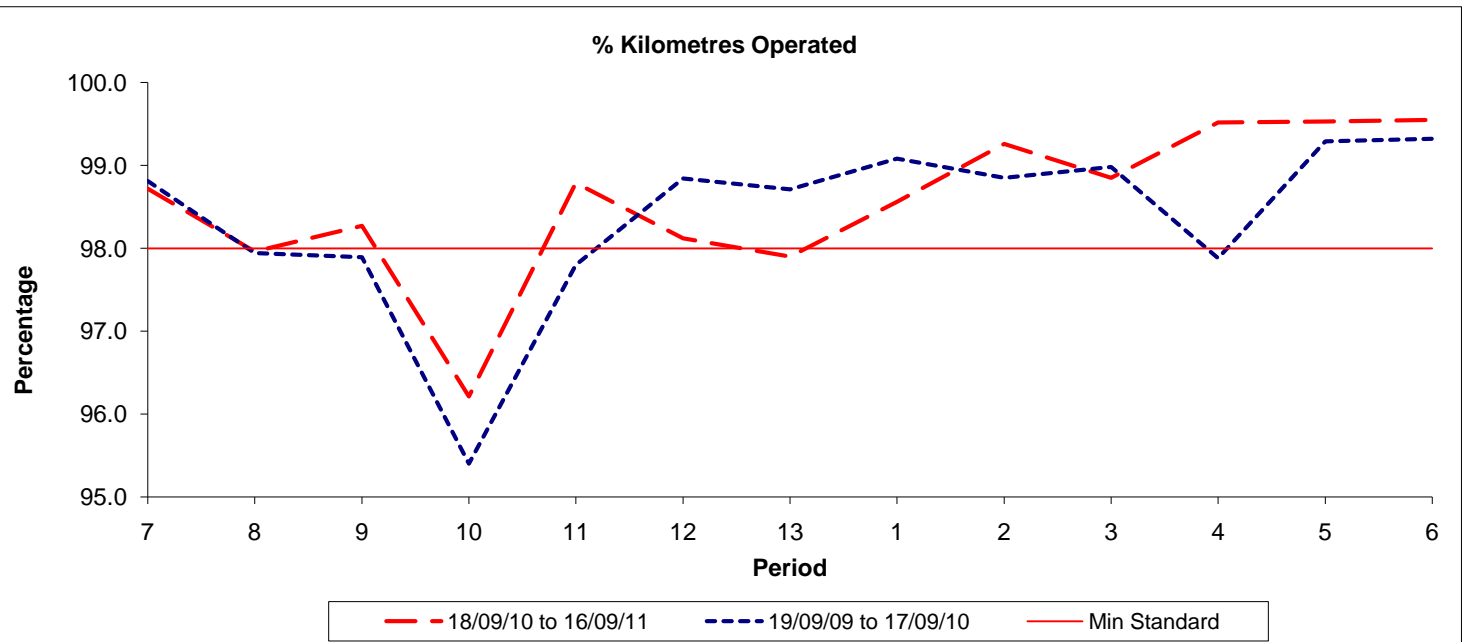

Reliability Performance (Low Frequency)

Date Range / Period	7	8	9	10	11	12	13	1	2	3	4	5	6
18/09/10 to 16/09/11	89.50	84.00	80.90	80.00	84.10	88.60	89.60	91.50	91.60	92.60	93.10	93.50	94.20
19/09/09 to 17/09/10	83.50	82.70	81.00	80.10	80.60	85.90	87.40	90.60	88.40	89.10	88.40	90.50	91.40
Min Standard	82.00	82.00	82.00	82.00	82.00	82.00	82.00	82.00	82.00	82.00	82.00	82.00	82.00

On Time figures are based on 12 weeks data

Kilometre Performance

Date Range / Period	7	8	9	10	11	12	13	1	2	3	4	5	6
18/09/10 to 16/09/11	98.72	97.96	98.27	96.21	98.79	98.12	97.90	98.56	99.26	98.85	99.52	99.53	99.55
19/09/09 to 17/09/10	98.81	97.94	97.89	95.40	97.80	98.84	98.71	99.08	98.85	98.98	97.88	99.29	99.32
Min Standard	98.00	98.00	98.00	98.00	98.00	98.00	98.00	98.00	98.00	98.00	98.00	98.00	98.00

Kilometre figures are based on 4 weeks data