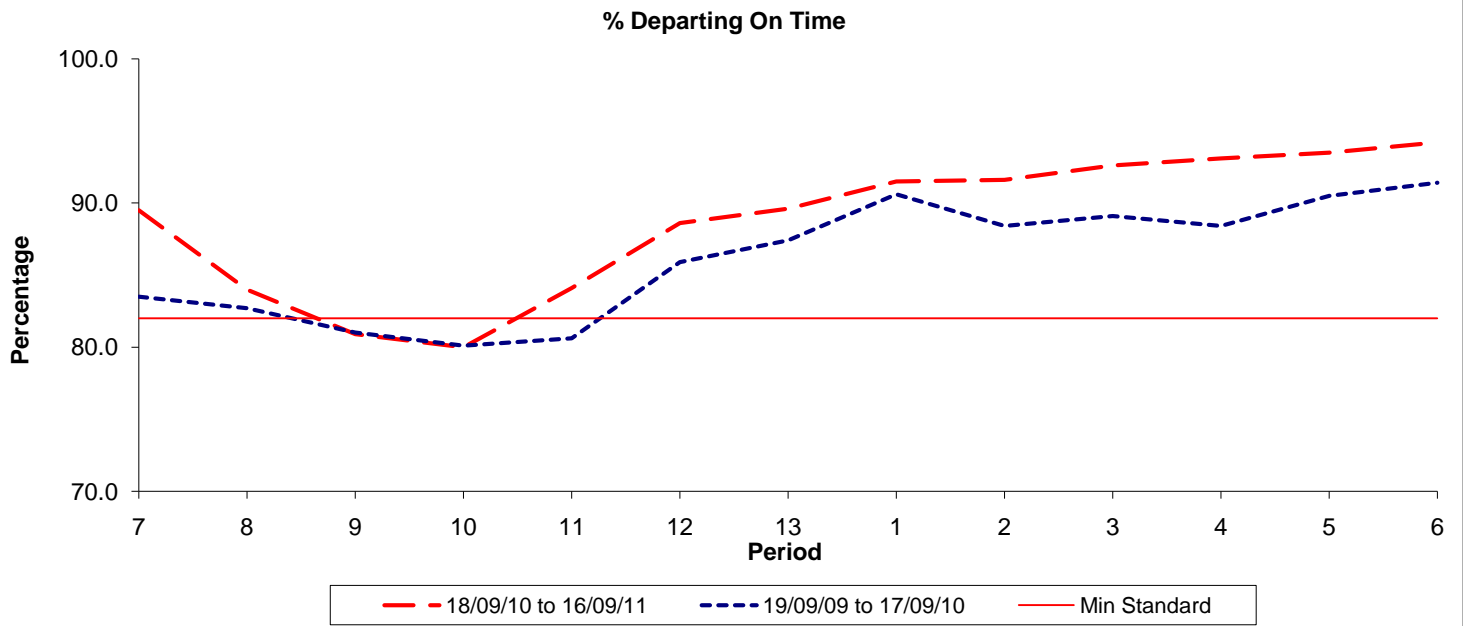

Reliability Performance (Low Frequency)

Date Range / Period	7	8	9	10	11	12	13	1	2	3	4	5	6
18/09/10 to 16/09/11	89.50	84.00	80.90	80.00	84.10	88.60	89.60	91.50	91.60	92.60	93.10	93.50	94.20
19/09/09 to 17/09/10	83.50	82.70	81.00	80.10	80.60	85.90	87.40	90.60	88.40	89.10	88.40	90.50	91.40
Min Standard	82.00	82.00	82.00	82.00	82.00	82.00	82.00	82.00	82.00	82.00	82.00	82.00	82.00

On Time figures are based on 12 weeks data

Kilometre Performance

Date Range / Period	7	8	9	10	11	12	13	1	2	3	4	5	6
18/09/10 to 16/09/11	98.72	97.96	98.27	96.21	98.79	98.12	97.90	98.56	99.26	98.85	99.52	99.53	99.55
19/09/09 to 17/09/10	98.81	97.94	97.89	95.40	97.80	98.84	98.71	99.08	98.85	98.98	97.88	99.29	99.32
Min Standard	98.00	98.00	98.00	98.00	98.00	98.00	98.00	98.00	98.00	98.00	98.00	98.00	98.00

Kilometre figures are based on 4 weeks data