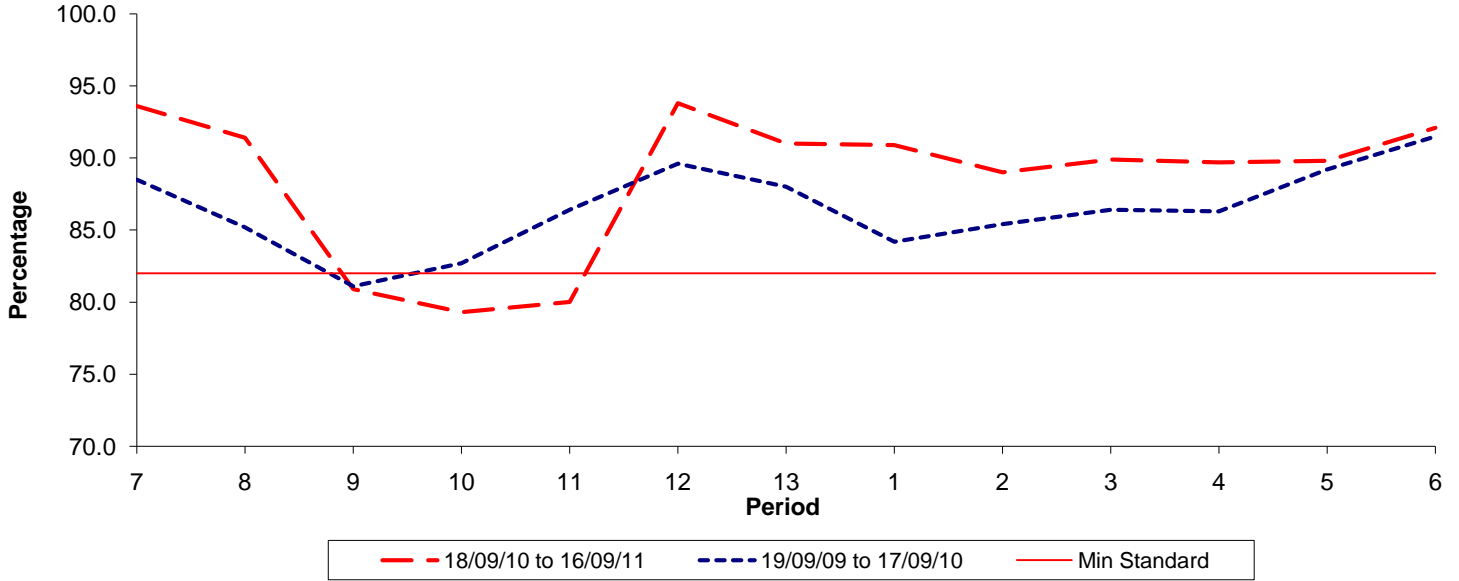

Reliability Performance (Low Frequency)

% Departing On Time

Date Range / Period	7	8	9	10	11	12	13	1	2	3	4	5	6
18/09/10 to 16/09/11	93.60	91.40	80.90	79.30	80.00	93.80	91.00	90.90	89.00	89.90	89.70	89.80	92.10
19/09/09 to 17/09/10	88.50	85.20	81.10	82.70	86.40	89.60	88.00	84.20	85.40	86.40	86.30	89.20	91.50
Min Standard	82.00	82.00	82.00	82.00	82.00	82.00	82.00	82.00	82.00	82.00	82.00	82.00	82.00

On Time figures are based on 12 weeks data

Kilometre Performance

% Kilometres Operated

Date Range / Period	7	8	9	10	11	12	13	1	2	3	4	5	6
18/09/10 to 16/09/11	99.76	99.64	89.23	97.72	99.63	99.94	99.88	99.58	99.83	99.65	99.40	99.76	99.74
19/09/09 to 17/09/10	99.84	99.06	99.21	95.84	98.42	99.81	99.59	99.75	99.52	99.40	98.54	99.98	99.93
Min Standard	98.00	98.00	98.00	98.00	98.00	98.00	98.00	98.00	98.00	98.00	98.00	98.00	98.00

Kilometre figures are based on 4 weeks data