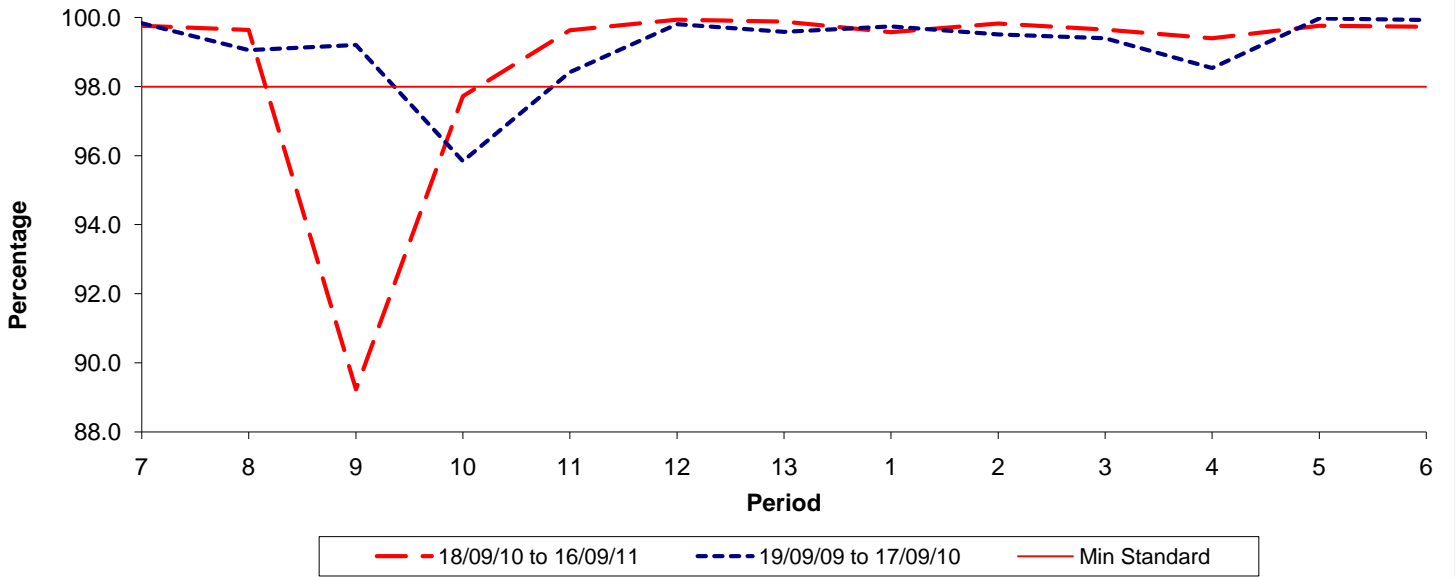

Reliability Performance (Low Frequency)

% Departing On Time

Date Range / Period	7	8	9	10	11	12	13	1	2	3	4	5	6
18/09/10 to 16/09/11	93.60	91.40	80.90	79.30	80.00	93.80	91.00	90.90	89.00	89.90	89.70	89.80	92.10
19/09/09 to 17/09/10	88.50	85.20	81.10	82.70	86.40	89.60	88.00	84.20	85.40	86.40	86.30	89.20	91.50
Min Standard	82.00	82.00	82.00	82.00	82.00	82.00	82.00	82.00	82.00	82.00	82.00	82.00	82.00

On Time figures are based on 12 weeks data

Kilometre Performance

% Kilometres Operated

Date Range / Period	7	8	9	10	11	12	13	1	2	3	4	5	6
18/09/10 to 16/09/11	99.76	99.64	89.23	97.72	99.63	99.94	99.88	99.58	99.83	99.65	99.40	99.76	99.74
19/09/09 to 17/09/10	99.84	99.06	99.21	95.84	98.42	99.81	99.59	99.75	99.52	99.40	98.54	99.98	99.93
Min Standard	98.00	98.00	98.00	98.00	98.00	98.00	98.00	98.00	98.00	98.00	98.00	98.00	98.00

Kilometre figures are based on 4 weeks data