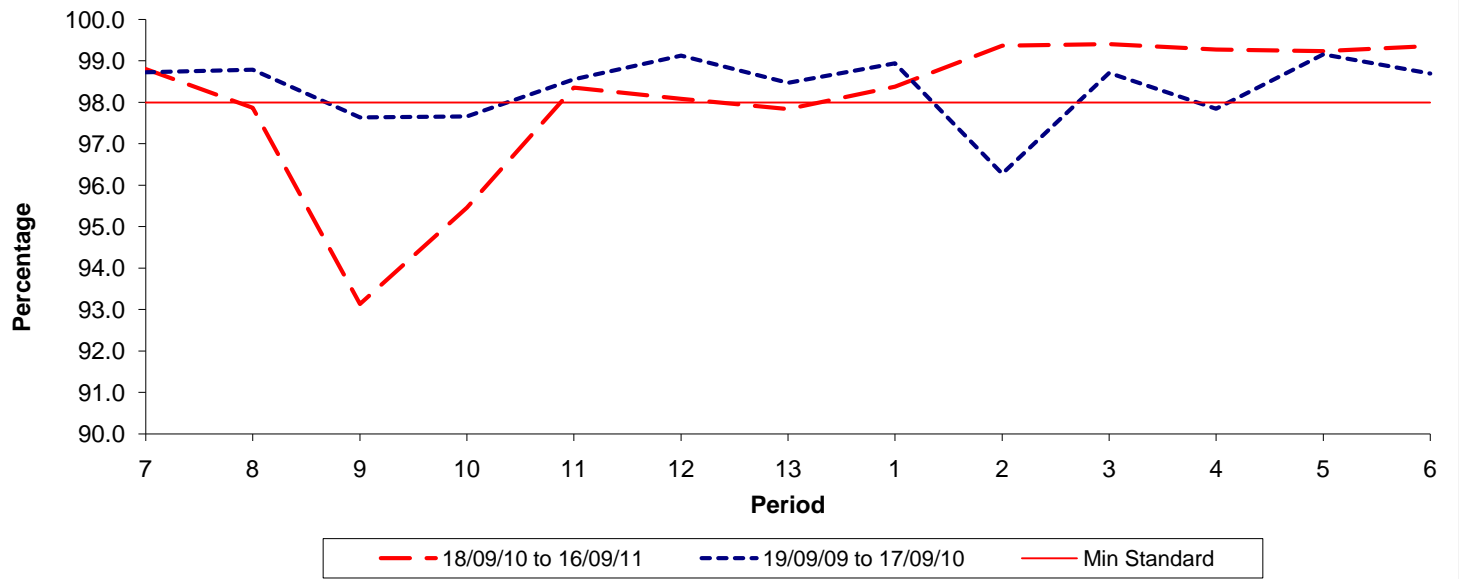

Reliability Performance (Low Frequency)

% Departing On Time

Date Range / Period	7	8	9	10	11	12	13	1	2	3	4	5	6
18/09/10 to 16/09/11	87.70	79.00	74.80	72.40	73.80	70.00	69.30	69.50	78.00	84.70	91.80	91.70	90.40
19/09/09 to 17/09/10	80.00	75.60	76.90	78.10	81.20	83.30	82.10	84.60	75.60	74.10	71.70	81.60	84.80
Min Standard	82.00	82.00	82.00	82.00	82.00	82.00	82.00	82.00	82.00	82.00	82.00	82.00	82.00

On Time figures are based on 12 weeks data

Kilometre Performance

% Kilometres Operated

Date Range / Period	7	8	9	10	11	12	13	1	2	3	4	5	6
18/09/10 to 16/09/11	98.81	97.87	93.13	95.46	98.36	98.09	97.84	98.38	99.37	99.41	99.28	99.24	99.36
19/09/09 to 17/09/10	98.73	98.79	97.64	97.66	98.56	99.13	98.47	98.94	96.28	98.71	97.85	99.16	98.70
Min Standard	98.00	98.00	98.00	98.00	98.00	98.00	98.00	98.00	98.00	98.00	98.00	98.00	98.00

Kilometre figures are based on 4 weeks data