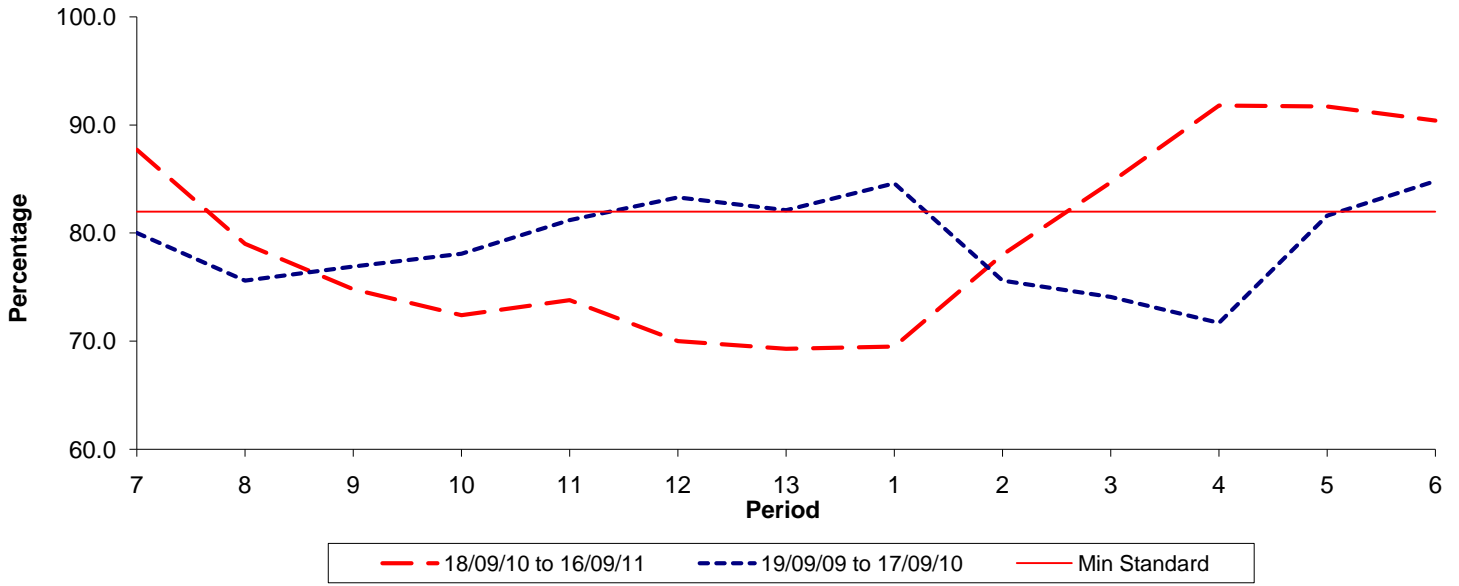

Reliability Performance (Low Frequency)

% Departing On Time

Date Range / Period	7	8	9	10	11	12	13	1	2	3	4	5	6
18/09/10 to 16/09/11	87.70	79.00	74.80	72.40	73.80	70.00	69.30	69.50	78.00	84.70	91.80	91.70	90.40
19/09/09 to 17/09/10	80.00	75.60	76.90	78.10	81.20	83.30	82.10	84.60	75.60	74.10	71.70	81.60	84.80
Min Standard	82.00	82.00	82.00	82.00	82.00	82.00	82.00	82.00	82.00	82.00	82.00	82.00	82.00

On Time figures are based on 12 weeks data

Kilometre Performance

% Kilometres Operated

Date Range / Period	7	8	9	10	11	12	13	1	2	3	4	5	6
18/09/10 to 16/09/11	98.81	97.87	93.13	95.46	98.36	98.09	97.84	98.38	99.37	99.41	99.28	99.24	99.36
19/09/09 to 17/09/10	98.73	98.79	97.64	97.66	98.56	99.13	98.47	98.94	96.28	98.71	97.85	99.16	98.70
Min Standard	98.00	98.00	98.00	98.00	98.00	98.00	98.00	98.00	98.00	98.00	98.00	98.00	98.00

Kilometre figures are based on 4 weeks data