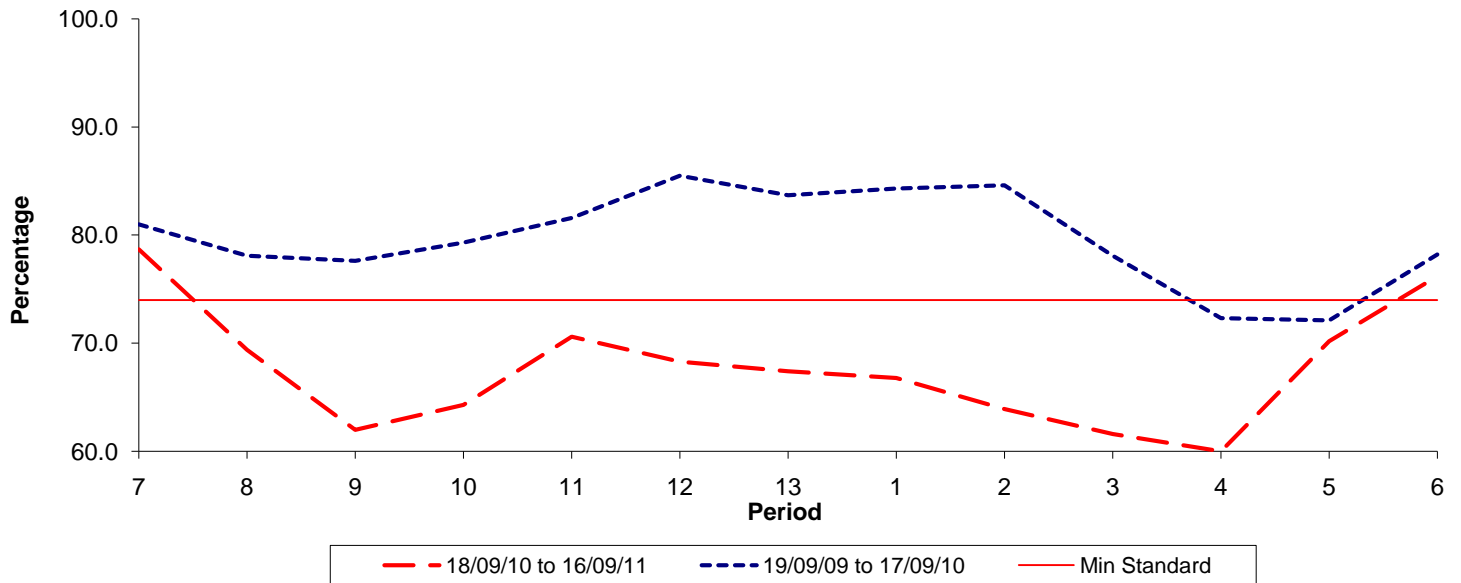

**Reliability Performance ( Low Frequency )**

**% Departing On Time**

Date Range / Period	7	8	9	10	11	12	13	1	2	3	4	5	6
18/09/10 to 16/09/11	78.70	69.40	62.00	64.30	70.60	68.30	67.40	66.80	63.90	61.60	60.00	70.20	76.20
19/09/09 to 17/09/10	81.00	78.10	77.60	79.30	81.60	85.50	83.70	84.30	84.60	78.10	72.30	72.10	78.20
Min Standard	74.00	74.00	74.00	74.00	74.00	74.00	74.00	74.00	74.00	74.00	74.00	74.00	74.00

On Time figures are based on 12 weeks data

**Kilometre Performance**

**% Kilometres Operated**

Date Range / Period	7	8	9	10	11	12	13	1	2	3	4	5	6
18/09/10 to 16/09/11	95.47	95.90	96.40	94.77	96.98	97.50	97.90	96.78	95.30	95.02	95.13	98.14	98.40
19/09/09 to 17/09/10	98.13	98.75	97.56	98.03	97.47	98.67	99.22	99.30	98.32	96.72	97.00	99.14	97.74
Min Standard	98.00	98.00	98.00	98.00	98.00	98.00	98.00	98.00	98.00	98.00	98.00	98.00	98.00

Kilometre figures are based on 4 weeks data