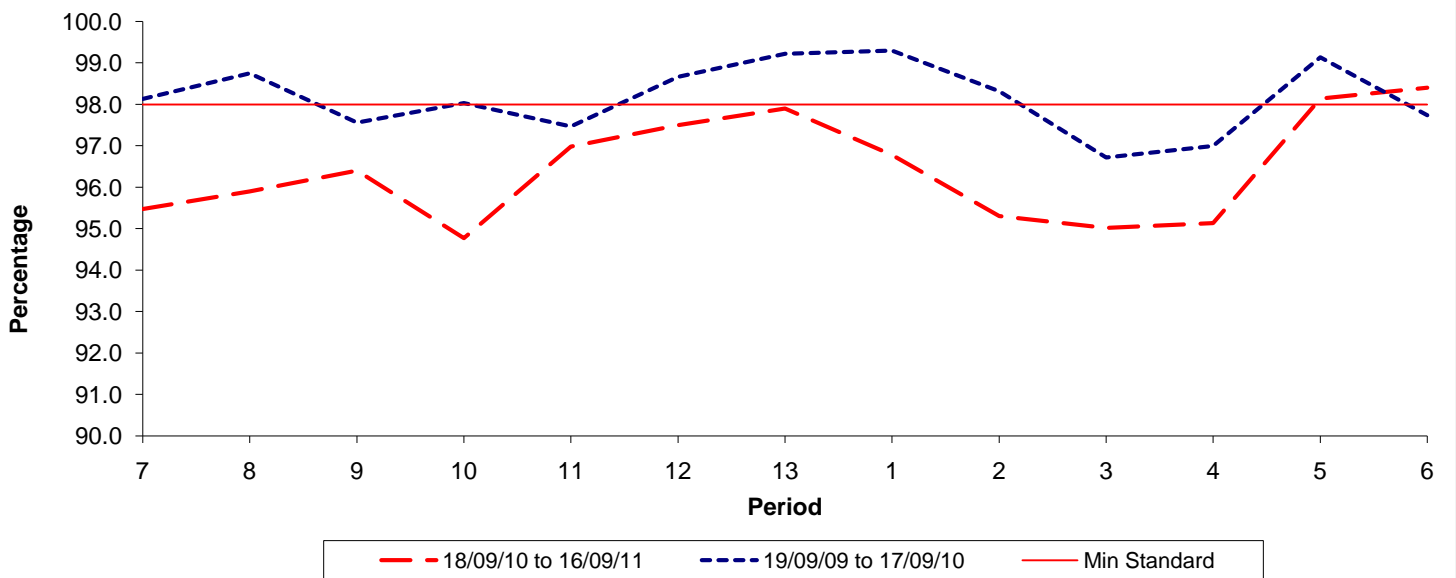

**Reliability Performance ( Low Frequency )**

**% Departing On Time**

Date Range / Period	7	8	9	10	11	12	13	1	2	3	4	5	6
18/09/10 to 16/09/11	78.70	69.40	62.00	64.30	70.60	68.30	67.40	66.80	63.90	61.60	60.00	70.20	76.20
19/09/09 to 17/09/10	81.00	78.10	77.60	79.30	81.60	85.50	83.70	84.30	84.60	78.10	72.30	72.10	78.20
Min Standard	74.00	74.00	74.00	74.00	74.00	74.00	74.00	74.00	74.00	74.00	74.00	74.00	74.00

On Time figures are based on 12 weeks data

**Kilometre Performance**

**% Kilometres Operated**

Date Range / Period	7	8	9	10	11	12	13	1	2	3	4	5	6
18/09/10 to 16/09/11	95.47	95.90	96.40	94.77	96.98	97.50	97.90	96.78	95.30	95.02	95.13	98.14	98.40
19/09/09 to 17/09/10	98.13	98.75	97.56	98.03	97.47	98.67	99.22	99.30	98.32	96.72	97.00	99.14	97.74
Min Standard	98.00	98.00	98.00	98.00	98.00	98.00	98.00	98.00	98.00	98.00	98.00	98.00	98.00

Kilometre figures are based on 4 weeks data