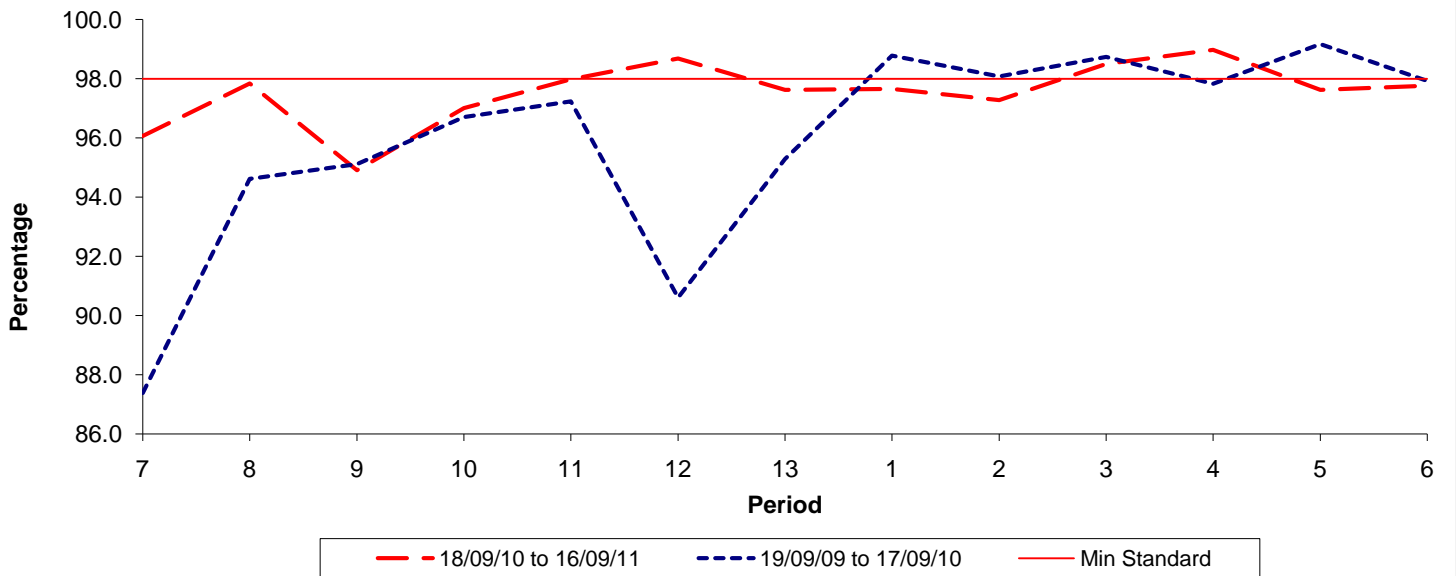

Reliability Performance (Low Frequency)

% Departing On Time

Date Range / Period	7	8	9	10	11	12	13	1	2	3	4	5	6
18/09/10 to 16/09/11	87.50	84.90	73.20	71.20	73.50	85.40	83.20	85.50	76.60	78.30	76.60	83.90	84.20
19/09/09 to 17/09/10	82.10	77.20	69.70	73.40	75.40	66.80	68.00	71.00	85.40	85.10	87.70	88.70	91.80
Min Standard	82.00	82.00	82.00	82.00	82.00	82.00	82.00	82.00	82.00	82.00	82.00	82.00	82.00

On Time figures are based on 12 weeks data

Kilometre Performance

% Kilometres Operated

Date Range / Period	7	8	9	10	11	12	13	1	2	3	4	5	6
18/09/10 to 16/09/11	96.07	97.84	94.91	97.01	97.98	98.69	97.63	97.66	97.28	98.50	98.98	97.63	97.77
19/09/09 to 17/09/10	87.38	94.62	95.11	96.70	97.23	90.60	95.29	98.78	98.08	98.74	97.83	99.17	97.93
Min Standard	98.00	98.00	98.00	98.00	98.00	98.00	98.00	98.00	98.00	98.00	98.00	98.00	98.00

Kilometre figures are based on 4 weeks data