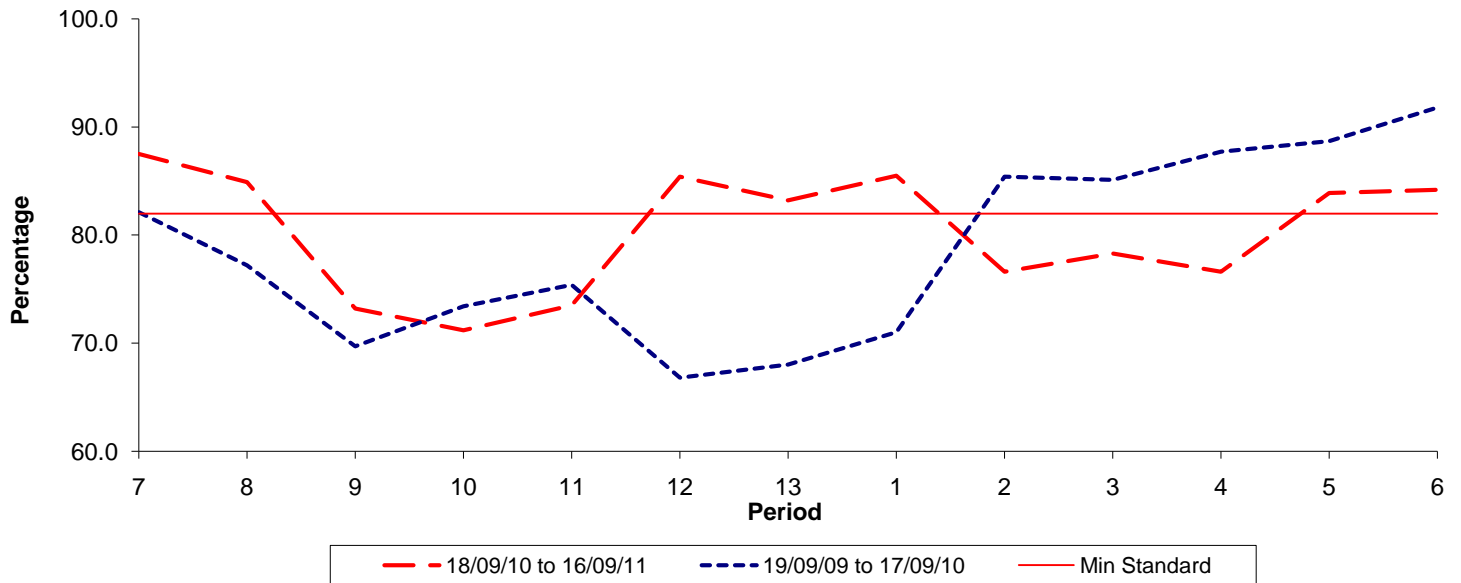

Reliability Performance (Low Frequency)

% Departing On Time

Date Range / Period	7	8	9	10	11	12	13	1	2	3	4	5	6
18/09/10 to 16/09/11	87.50	84.90	73.20	71.20	73.50	85.40	83.20	85.50	76.60	78.30	76.60	83.90	84.20
19/09/09 to 17/09/10	82.10	77.20	69.70	73.40	75.40	66.80	68.00	71.00	85.40	85.10	87.70	88.70	91.80
Min Standard	82.00	82.00	82.00	82.00	82.00	82.00	82.00	82.00	82.00	82.00	82.00	82.00	82.00

On Time figures are based on 12 weeks data

Kilometre Performance

% Kilometres Operated

Date Range / Period	7	8	9	10	11	12	13	1	2	3	4	5	6
18/09/10 to 16/09/11	96.07	97.84	94.91	97.01	97.98	98.69	97.63	97.66	97.28	98.50	98.98	97.63	97.77
19/09/09 to 17/09/10	87.38	94.62	95.11	96.70	97.23	90.60	95.29	98.78	98.08	98.74	97.83	99.17	97.93
Min Standard	98.00	98.00	98.00	98.00	98.00	98.00	98.00	98.00	98.00	98.00	98.00	98.00	98.00

Kilometre figures are based on 4 weeks data