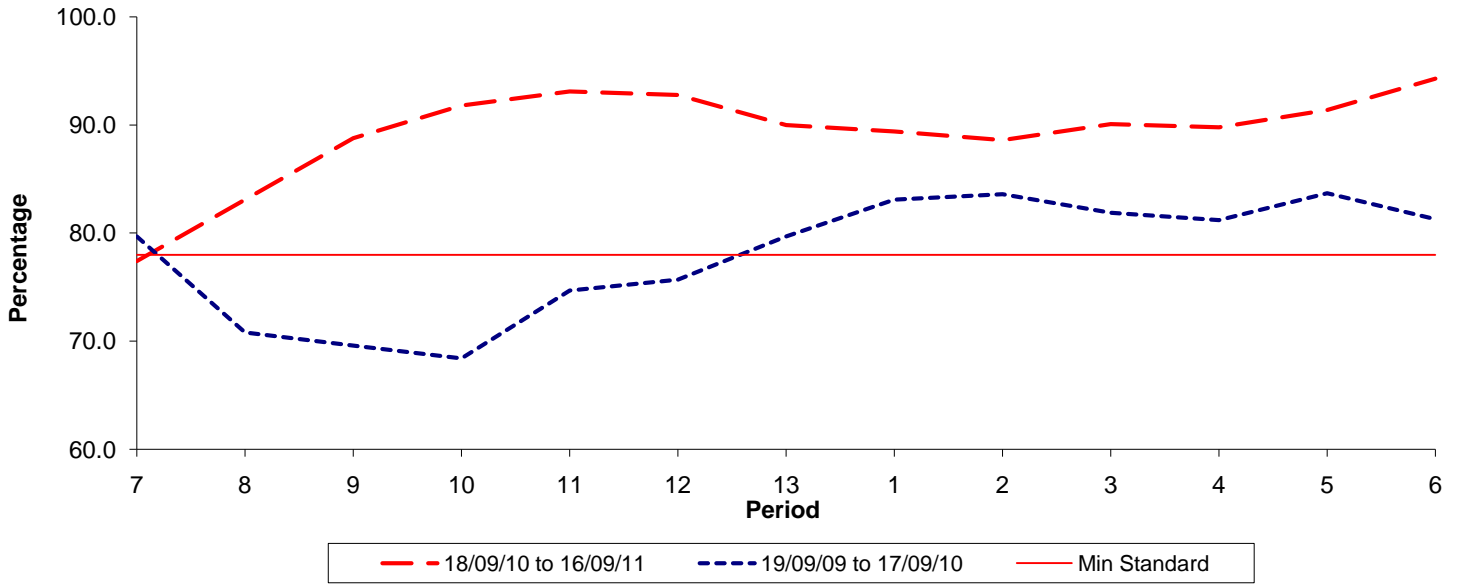

Reliability Performance (Low Frequency)

% Departing On Time

Date Range / Period	7	8	9	10	11	12	13	1	2	3	4	5	6
18/09/10 to 16/09/11	77.40	83.10	88.80	91.80	93.10	92.80	90.00	89.40	88.60	90.10	89.80	91.40	94.30
19/09/09 to 17/09/10	79.70	70.80	69.60	68.40	74.70	75.70	79.70	83.10	83.60	81.90	81.20	83.70	81.30
Min Standard	78.00	78.00	78.00	78.00	78.00	78.00	78.00	78.00	78.00	78.00	78.00	78.00	78.00

On Time figures are based on 12 weeks data

Kilometre Performance

% Kilometres Operated

Date Range / Period	7	8	9	10	11	12	13	1	2	3	4	5	6
18/09/10 to 16/09/11	98.00	98.93	98.90	97.73	99.10	99.28	98.76	98.90	98.18	98.31	97.69	99.22	98.86
19/09/09 to 17/09/10	96.44	93.34	96.50	96.51	94.76	98.01	97.77	98.64	97.67	97.18	95.61	98.36	95.25
Min Standard	98.00	98.00	98.00	98.00	98.00	98.00	98.00	98.00	98.00	98.00	98.00	98.00	98.00

Kilometre figures are based on 4 weeks data