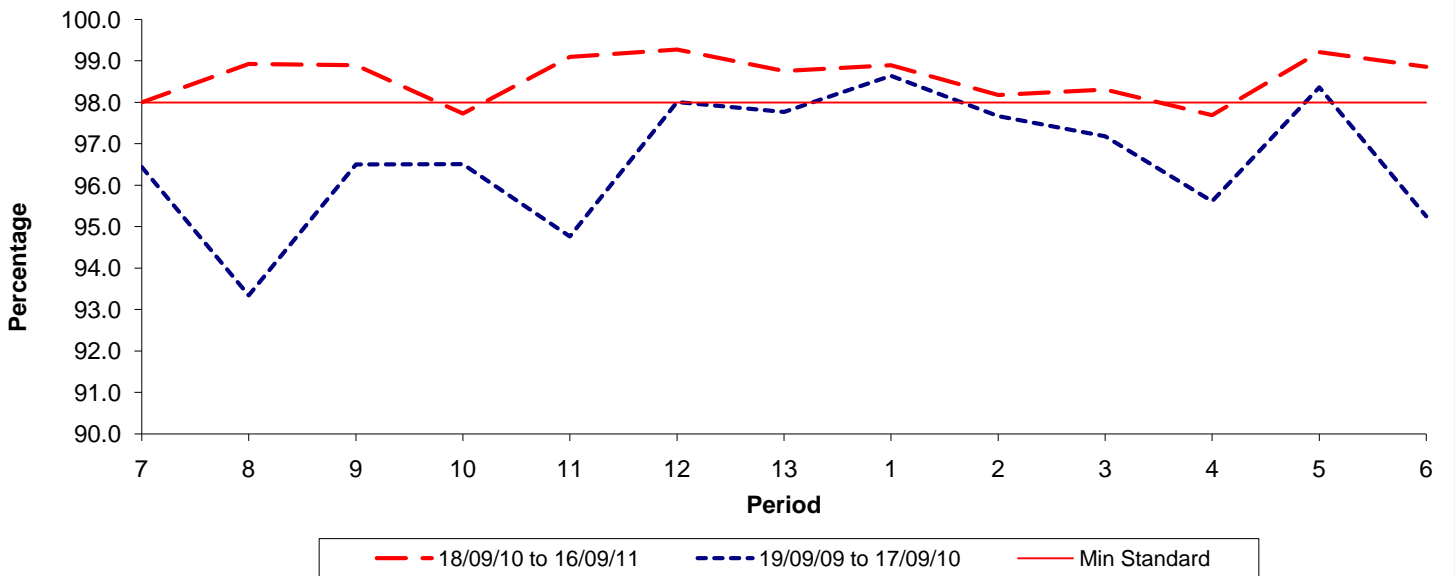

Reliability Performance (Low Frequency)

% Departing On Time

Date Range / Period	7	8	9	10	11	12	13	1	2	3	4	5	6
18/09/10 to 16/09/11	77.40	83.10	88.80	91.80	93.10	92.80	90.00	89.40	88.60	90.10	89.80	91.40	94.30
19/09/09 to 17/09/10	79.70	70.80	69.60	68.40	74.70	75.70	79.70	83.10	83.60	81.90	81.20	83.70	81.30
Min Standard	78.00	78.00	78.00	78.00	78.00	78.00	78.00	78.00	78.00	78.00	78.00	78.00	78.00

On Time figures are based on 12 weeks data

Kilometre Performance

% Kilometres Operated

Date Range / Period	7	8	9	10	11	12	13	1	2	3	4	5	6
18/09/10 to 16/09/11	98.00	98.93	98.90	97.73	99.10	99.28	98.76	98.90	98.18	98.31	97.69	99.22	98.86
19/09/09 to 17/09/10	96.44	93.34	96.50	96.51	94.76	98.01	97.77	98.64	97.67	97.18	95.61	98.36	95.25
Min Standard	98.00	98.00	98.00	98.00	98.00	98.00	98.00	98.00	98.00	98.00	98.00	98.00	98.00

Kilometre figures are based on 4 weeks data