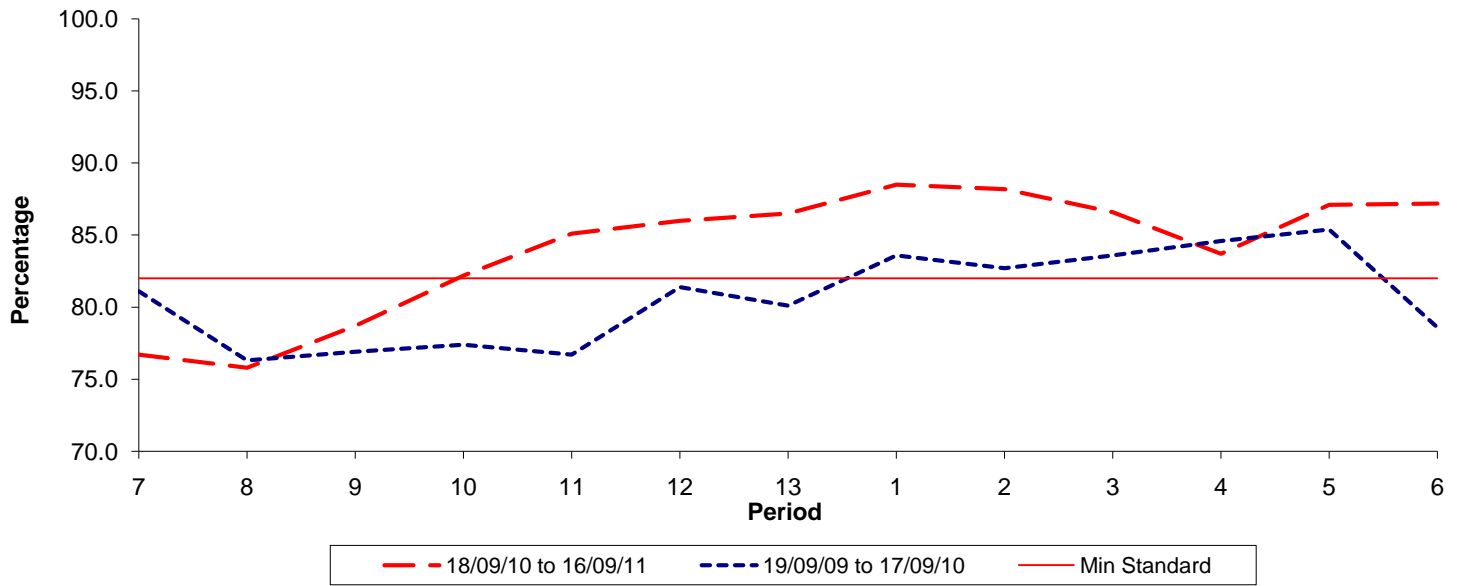

Reliability Performance (Low Frequency)

% Departing On Time

Date Range / Period	7	8	9	10	11	12	13	1	2	3	4	5	6
18/09/10 to 16/09/11	76.70	75.80	78.70	82.20	85.10	86.00	86.50	88.50	88.20	86.60	83.70	87.10	87.20
19/09/09 to 17/09/10	81.10	76.30	76.90	77.40	76.70	81.40	80.10	83.60	82.70	83.60	84.60	85.40	78.60
Min Standard	82.00	82.00	82.00	82.00	82.00	82.00	82.00	82.00	82.00	82.00	82.00	82.00	82.00

On Time figures are based on 12 weeks data

Kilometre Performance

% Kilometres Operated

Date Range / Period	7	8	9	10	11	12	13	1	2	3	4	5	6
18/09/10 to 16/09/11	97.76	97.85	97.92	97.72	99.10	99.48	98.97	99.27	99.27	98.97	98.64	99.24	99.01
19/09/09 to 17/09/10	97.71	96.25	98.40	97.90	98.70	98.93	99.16	99.07	98.85	98.57	98.31	99.27	97.78
Min Standard	98.00	98.00	98.00	98.00	98.00	98.00	98.00	98.00	98.00	98.00	98.00	98.00	98.00

Kilometre figures are based on 4 weeks data