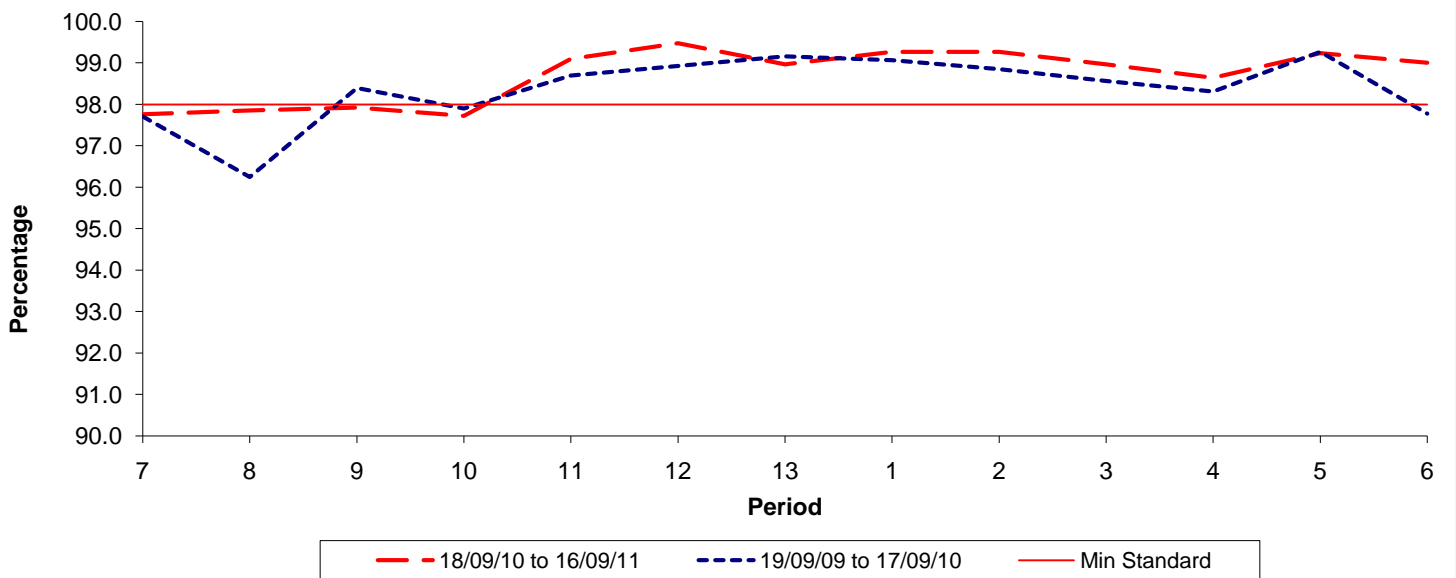

Reliability Performance (Low Frequency)

% Departing On Time

Date Range / Period	7	8	9	10	11	12	13	1	2	3	4	5	6
18/09/10 to 16/09/11	76.70	75.80	78.70	82.20	85.10	86.00	86.50	88.50	88.20	86.60	83.70	87.10	87.20
19/09/09 to 17/09/10	81.10	76.30	76.90	77.40	76.70	81.40	80.10	83.60	82.70	83.60	84.60	85.40	78.60
Min Standard	82.00	82.00	82.00	82.00	82.00	82.00	82.00	82.00	82.00	82.00	82.00	82.00	82.00

On Time figures are based on 12 weeks data

Kilometre Performance

% Kilometres Operated

Date Range / Period	7	8	9	10	11	12	13	1	2	3	4	5	6
18/09/10 to 16/09/11	97.76	97.85	97.92	97.72	99.10	99.48	98.97	99.27	99.27	98.97	98.64	99.24	99.01
19/09/09 to 17/09/10	97.71	96.25	98.40	97.90	98.70	98.93	99.16	99.07	98.85	98.57	98.31	99.27	97.78
Min Standard	98.00	98.00	98.00	98.00	98.00	98.00	98.00	98.00	98.00	98.00	98.00	98.00	98.00

Kilometre figures are based on 4 weeks data