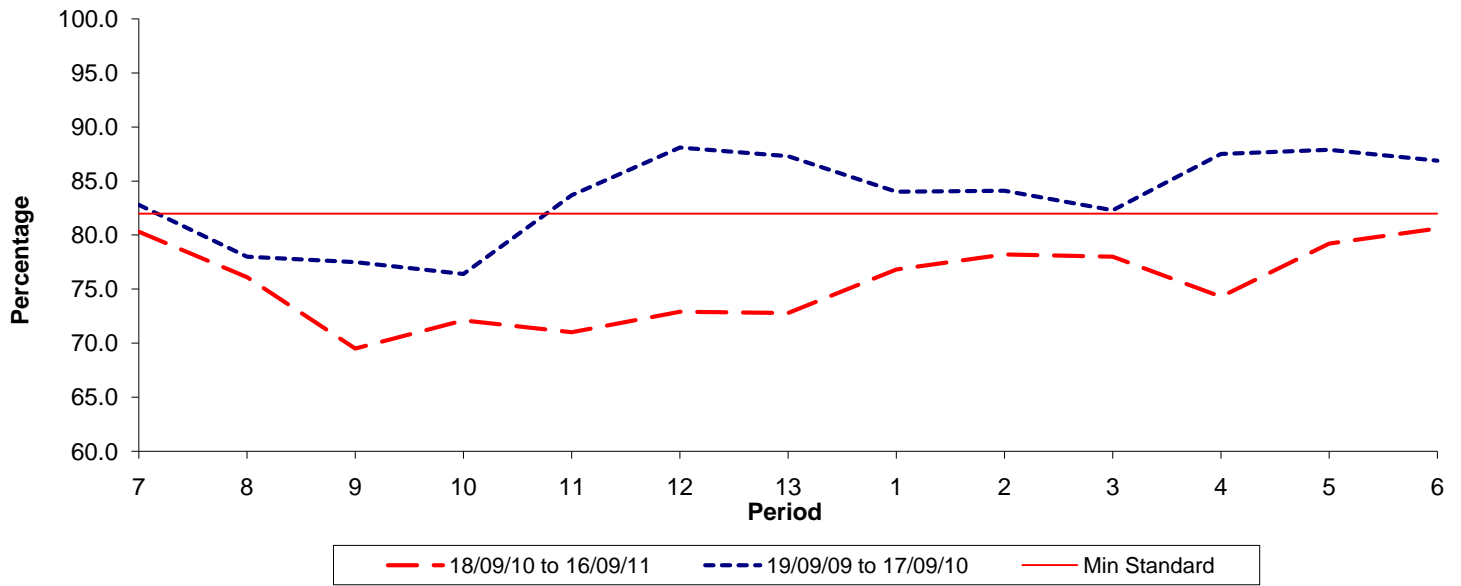

Reliability Performance (Low Frequency)

% Departing On Time

Date Range / Period	7	8	9	10	11	12	13	1	2	3	4	5	6
18/09/10 to 16/09/11	80.30	76.10	69.50	72.10	71.00	72.90	72.80	76.80	78.20	78.00	74.30	79.20	80.60
19/09/09 to 17/09/10	82.80	78.00	77.50	76.40	83.70	88.10	87.30	84.00	84.10	82.30	87.50	87.90	86.90
Min Standard	82.00	82.00	82.00	82.00	82.00	82.00	82.00	82.00	82.00	82.00	82.00	82.00	82.00

On Time figures are based on 12 weeks data

Kilometre Performance

% Kilometres Operated

Date Range / Period	7	8	9	10	11	12	13	1	2	3	4	5	6
18/09/10 to 16/09/11	98.03	97.75	96.69	97.02	96.71	94.32	97.82	99.03	98.63	97.34	96.45	98.92	97.30
19/09/09 to 17/09/10	97.94	96.03	98.82	98.65	99.06	99.08	99.34	97.84	98.48	96.50	96.92	99.03	98.14
Min Standard	98.00	98.00	98.00	98.00	98.00	98.00	98.00	98.00	98.00	98.00	98.00	98.00	98.00

Kilometre figures are based on 4 weeks data