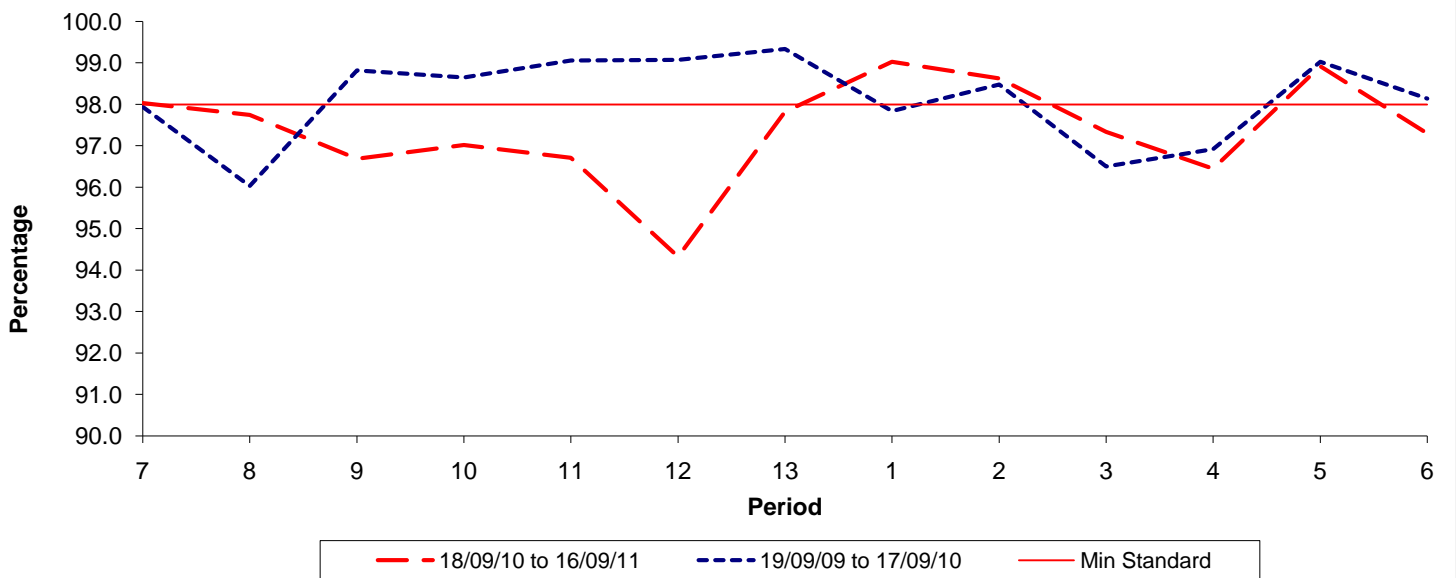

Reliability Performance (Low Frequency)

% Departing On Time

Date Range / Period	7	8	9	10	11	12	13	1	2	3	4	5	6
18/09/10 to 16/09/11	80.30	76.10	69.50	72.10	71.00	72.90	72.80	76.80	78.20	78.00	74.30	79.20	80.60
19/09/09 to 17/09/10	82.80	78.00	77.50	76.40	83.70	88.10	87.30	84.00	84.10	82.30	87.50	87.90	86.90
Min Standard	82.00	82.00	82.00	82.00	82.00	82.00	82.00	82.00	82.00	82.00	82.00	82.00	82.00

On Time figures are based on 12 weeks data

Kilometre Performance

% Kilometres Operated

Date Range / Period	7	8	9	10	11	12	13	1	2	3	4	5	6
18/09/10 to 16/09/11	98.03	97.75	96.69	97.02	96.71	94.32	97.82	99.03	98.63	97.34	96.45	98.92	97.30
19/09/09 to 17/09/10	97.94	96.03	98.82	98.65	99.06	99.08	99.34	97.84	98.48	96.50	96.92	99.03	98.14
Min Standard	98.00	98.00	98.00	98.00	98.00	98.00	98.00	98.00	98.00	98.00	98.00	98.00	98.00

Kilometre figures are based on 4 weeks data