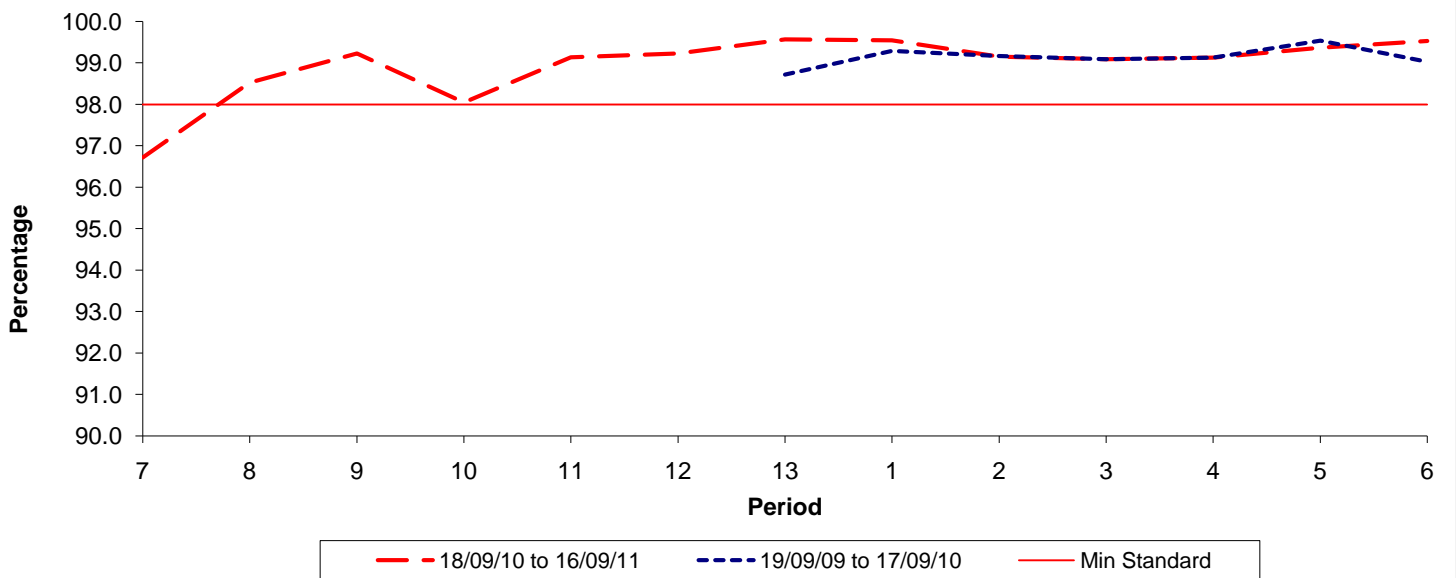

Reliability Performance (Low Frequency)

% Departing On Time

Date Range / Period	7	8	9	10	11	12	13	1	2	3	4	5	6
18/09/10 to 16/09/11	82.00	78.50	77.50	80.80	81.20	77.10	75.80	78.10	81.10	82.70	84.00	82.70	83.10
19/09/09 to 17/09/10							71.90	77.20	79.10	78.30	80.00	83.00	85.40
Min Standard	78.00	78.00	78.00	78.00	78.00	78.00	78.00	78.00	78.00	78.00	78.00	78.00	78.00

On Time figures are based on 12 weeks data

Kilometre Performance

% Kilometres Operated

Date Range / Period	7	8	9	10	11	12	13	1	2	3	4	5	6
18/09/10 to 16/09/11	96.72	98.53	99.23	98.05	99.14	99.23	99.57	99.55	99.15	99.09	99.13	99.37	99.53
19/09/09 to 17/09/10							98.72	99.29	99.17	99.09	99.13	99.54	99.03
Min Standard	98.00	98.00	98.00	98.00	98.00	98.00	98.00	98.00	98.00	98.00	98.00	98.00	98.00

Kilometre figures are based on 4 weeks data