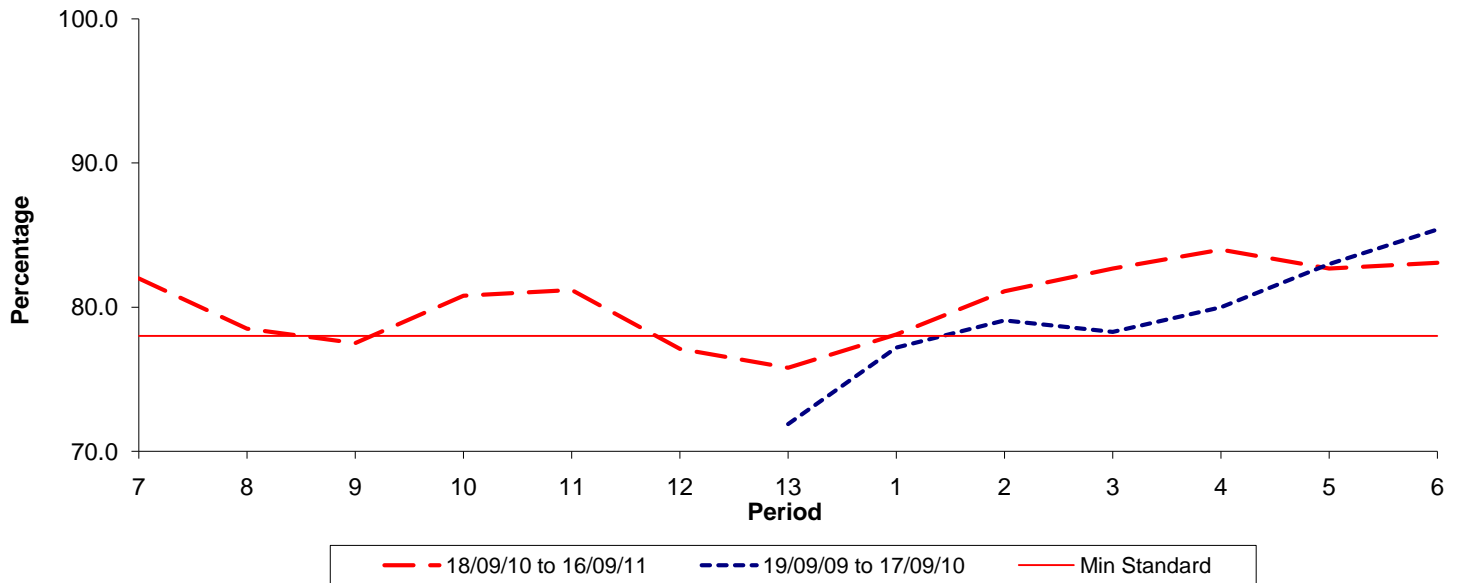

Reliability Performance (Low Frequency)

% Departing On Time

Date Range / Period	7	8	9	10	11	12	13	1	2	3	4	5	6
18/09/10 to 16/09/11	82.00	78.50	77.50	80.80	81.20	77.10	75.80	78.10	81.10	82.70	84.00	82.70	83.10
19/09/09 to 17/09/10							71.90	77.20	79.10	78.30	80.00	83.00	85.40
Min Standard	78.00	78.00	78.00	78.00	78.00	78.00	78.00	78.00	78.00	78.00	78.00	78.00	78.00

On Time figures are based on 12 weeks data

Kilometre Performance

% Kilometres Operated

Date Range / Period	7	8	9	10	11	12	13	1	2	3	4	5	6
18/09/10 to 16/09/11	96.72	98.53	99.23	98.05	99.14	99.23	99.57	99.55	99.15	99.09	99.13	99.37	99.53
19/09/09 to 17/09/10							98.72	99.29	99.17	99.09	99.13	99.54	99.03
Min Standard	98.00	98.00	98.00	98.00	98.00	98.00	98.00	98.00	98.00	98.00	98.00	98.00	98.00

Kilometre figures are based on 4 weeks data