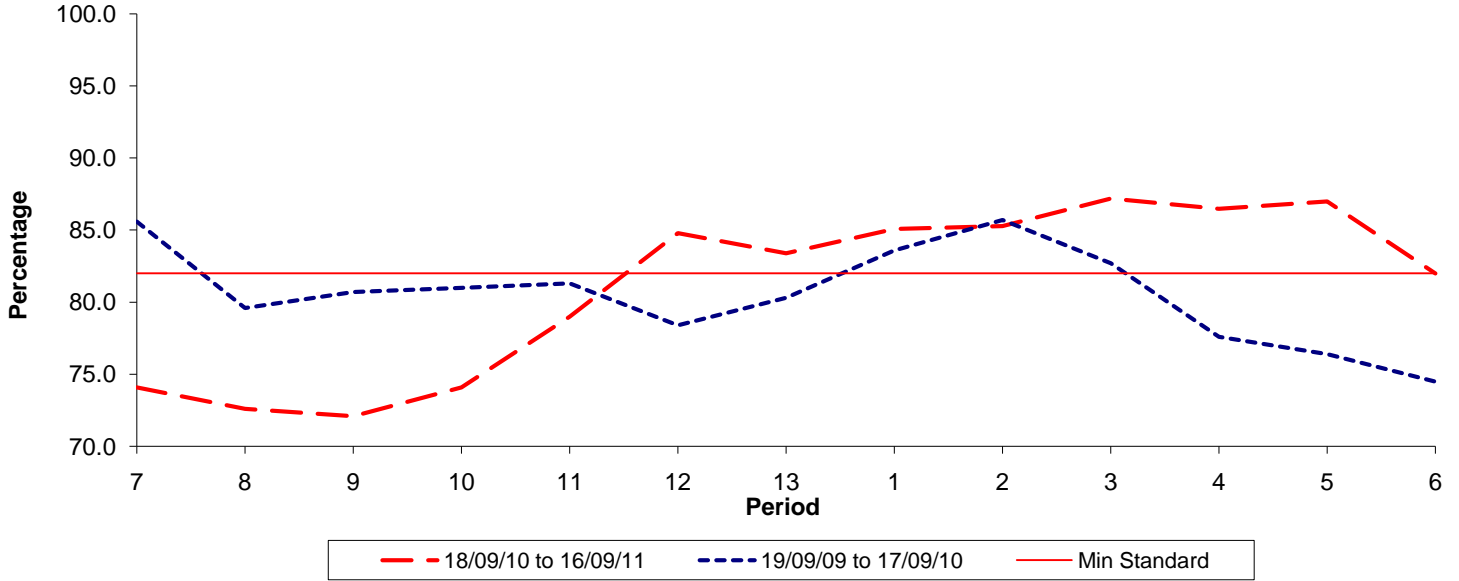

Reliability Performance (Low Frequency)

% Departing On Time

Date Range / Period	7	8	9	10	11	12	13	1	2	3	4	5	6
18/09/10 to 16/09/11	74.10	72.60	72.10	74.10	79.00	84.80	83.40	85.10	85.30	87.20	86.50	87.00	82.00
19/09/09 to 17/09/10	85.60	79.60	80.70	81.00	81.30	78.40	80.30	83.60	85.70	82.70	77.60	76.40	74.50
Min Standard	82.00	82.00	82.00	82.00	82.00	82.00	82.00	82.00	82.00	82.00	82.00	82.00	82.00

On Time figures are based on 12 weeks data

Kilometre Performance

% Kilometres Operated

Date Range / Period	7	8	9	10	11	12	13	1	2	3	4	5	6
18/09/10 to 16/09/11	97.52	98.34	98.36	97.75	97.77	99.47	98.88	99.45	99.47	99.09	98.91	99.67	98.23
19/09/09 to 17/09/10	99.01	99.06	99.12	98.71	99.16	98.52	98.72	98.40	99.52	98.89	98.05	98.49	97.98
Min Standard	98.00	98.00	98.00	98.00	98.00	98.00	98.00	98.00	98.00	98.00	98.00	98.00	98.00

Kilometre figures are based on 4 weeks data