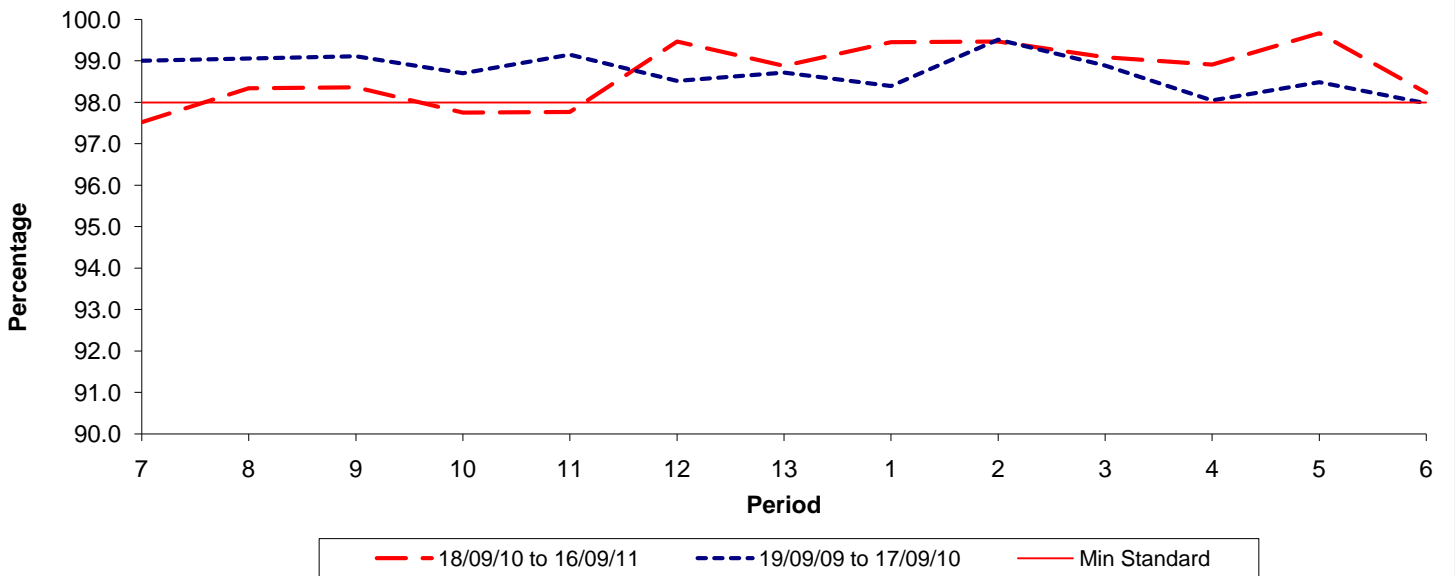

Reliability Performance (Low Frequency)

% Departing On Time

Date Range / Period	7	8	9	10	11	12	13	1	2	3	4	5	6
18/09/10 to 16/09/11	74.10	72.60	72.10	74.10	79.00	84.80	83.40	85.10	85.30	87.20	86.50	87.00	82.00
19/09/09 to 17/09/10	85.60	79.60	80.70	81.00	81.30	78.40	80.30	83.60	85.70	82.70	77.60	76.40	74.50
Min Standard	82.00	82.00	82.00	82.00	82.00	82.00	82.00	82.00	82.00	82.00	82.00	82.00	82.00

On Time figures are based on 12 weeks data

Kilometre Performance

% Kilometres Operated

Date Range / Period	7	8	9	10	11	12	13	1	2	3	4	5	6
18/09/10 to 16/09/11	97.52	98.34	98.36	97.75	97.77	99.47	98.88	99.45	99.47	99.09	98.91	99.67	98.23
19/09/09 to 17/09/10	99.01	99.06	99.12	98.71	99.16	98.52	98.72	98.40	99.52	98.89	98.05	98.49	97.98
Min Standard	98.00	98.00	98.00	98.00	98.00	98.00	98.00	98.00	98.00	98.00	98.00	98.00	98.00

Kilometre figures are based on 4 weeks data