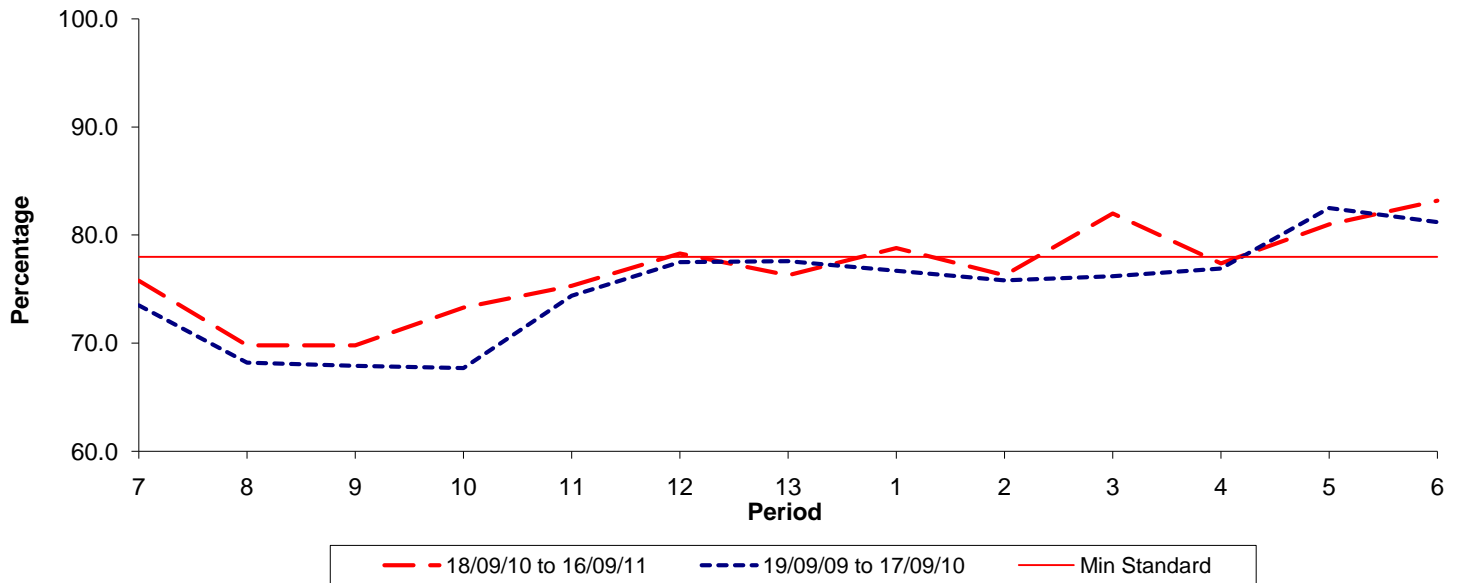

Reliability Performance (Low Frequency)

% Departing On Time

Date Range / Period	7	8	9	10	11	12	13	1	2	3	4	5	6
18/09/10 to 16/09/11	75.80	69.80	69.80	73.30	75.30	78.30	76.30	78.80	76.30	82.00	77.40	81.00	83.20
19/09/09 to 17/09/10	73.50	68.20	67.90	67.70	74.40	77.50	77.60	76.70	75.80	76.20	76.90	82.50	81.20
Min Standard	78.00	78.00	78.00	78.00	78.00	78.00	78.00	78.00	78.00	78.00	78.00	78.00	78.00

On Time figures are based on 12 weeks data

Kilometre Performance

% Kilometres Operated

Date Range / Period	7	8	9	10	11	12	13	1	2	3	4	5	6
18/09/10 to 16/09/11	94.24	96.70	95.14	96.19	96.74	97.75	96.53	97.73	97.19	98.15	97.07	98.25	98.32
19/09/09 to 17/09/10	95.27	95.35	96.16	96.58	95.67	96.26	97.02	97.72	97.69	97.46	97.34	98.34	95.69
Min Standard	98.00	98.00	98.00	98.00	98.00	98.00	98.00	98.00	98.00	98.00	98.00	98.00	98.00

Kilometre figures are based on 4 weeks data