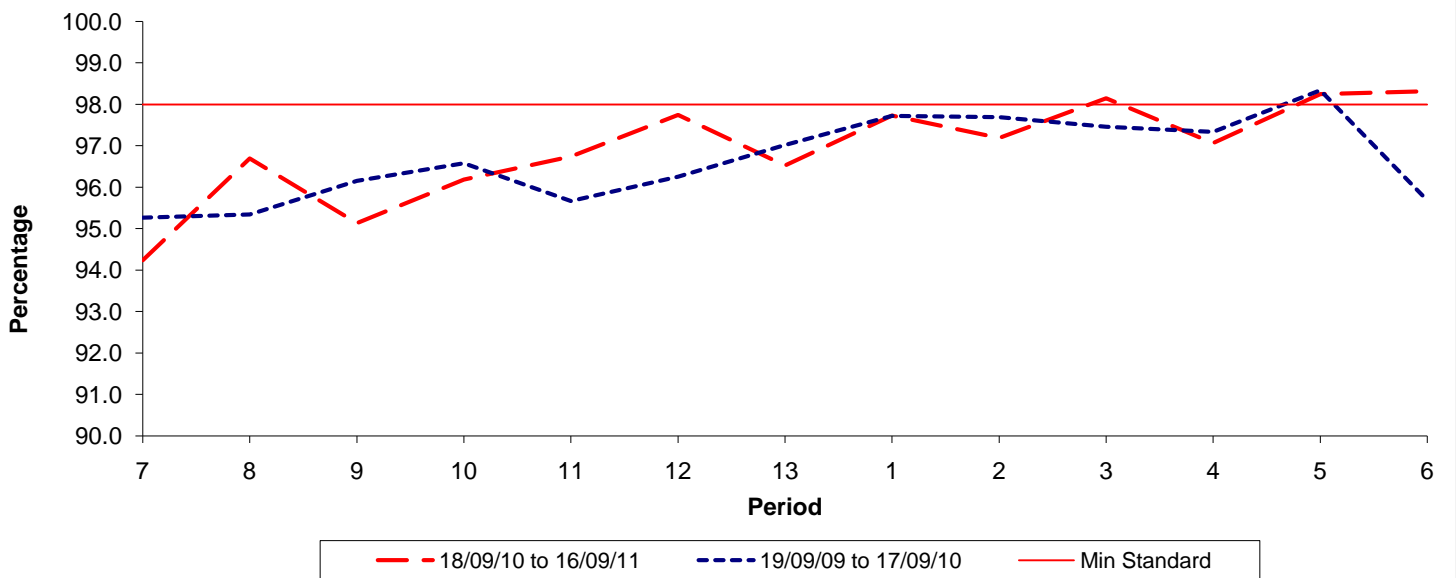

Reliability Performance (Low Frequency)

% Departing On Time

Date Range / Period	7	8	9	10	11	12	13	1	2	3	4	5	6
18/09/10 to 16/09/11	75.80	69.80	69.80	73.30	75.30	78.30	76.30	78.80	76.30	82.00	77.40	81.00	83.20
19/09/09 to 17/09/10	73.50	68.20	67.90	67.70	74.40	77.50	77.60	76.70	75.80	76.20	76.90	82.50	81.20
Min Standard	78.00	78.00	78.00	78.00	78.00	78.00	78.00	78.00	78.00	78.00	78.00	78.00	78.00

On Time figures are based on 12 weeks data

Kilometre Performance

% Kilometres Operated

Date Range / Period	7	8	9	10	11	12	13	1	2	3	4	5	6
18/09/10 to 16/09/11	94.24	96.70	95.14	96.19	96.74	97.75	96.53	97.73	97.19	98.15	97.07	98.25	98.32
19/09/09 to 17/09/10	95.27	95.35	96.16	96.58	95.67	96.26	97.02	97.72	97.69	97.46	97.34	98.34	95.69
Min Standard	98.00	98.00	98.00	98.00	98.00	98.00	98.00	98.00	98.00	98.00	98.00	98.00	98.00

Kilometre figures are based on 4 weeks data