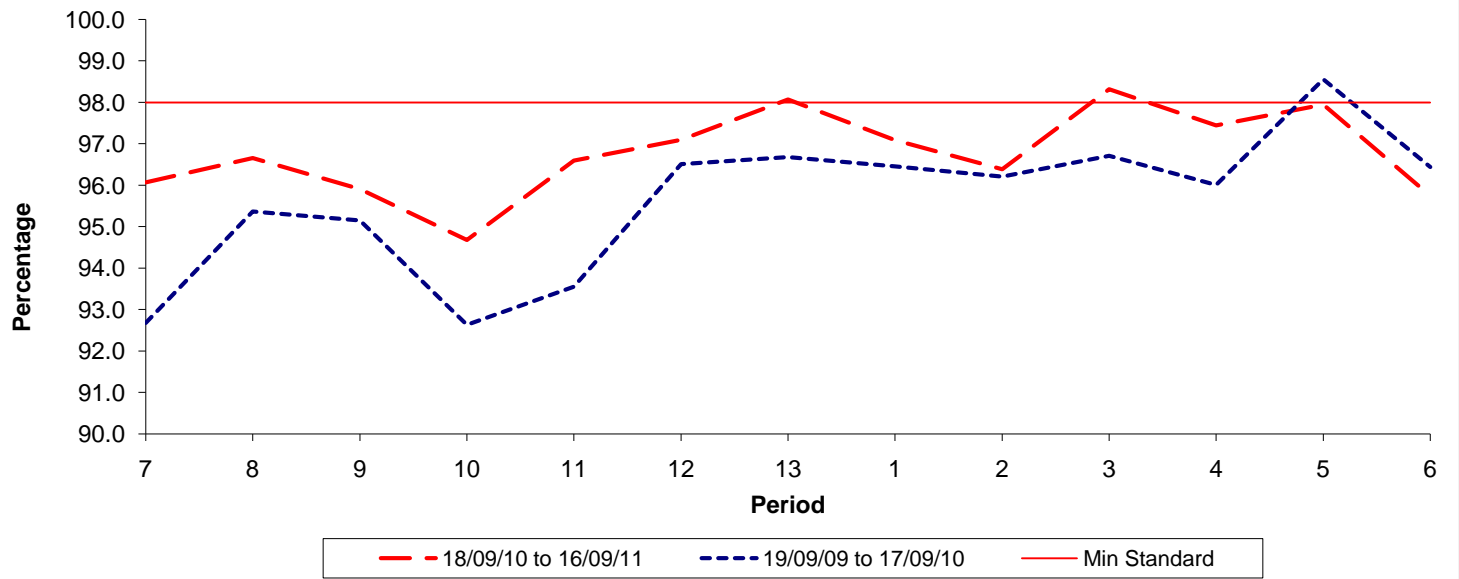

**Reliability Performance ( Low Frequency )**

**% Departing On Time**

Date Range / Period	7	8	9	10	11	12	13	1	2	3	4	5	6
18/09/10 to 16/09/11	73.90	69.30	73.70	77.90	76.80	73.70	75.90	78.00	78.00	77.80	78.90	81.60	75.30
19/09/09 to 17/09/10	72.40	70.20	68.50	71.80	66.70	70.60	71.00	75.60	75.50	73.60	73.60	76.80	74.80
Min Standard	78.00	78.00	78.00	78.00	78.00	78.00	78.00	78.00	78.00	78.00	78.00	78.00	78.00

On Time figures are based on 12 weeks data

**Kilometre Performance**

**% Kilometres Operated**

Date Range / Period	7	8	9	10	11	12	13	1	2	3	4	5	6
18/09/10 to 16/09/11	96.07	96.66	95.91	94.68	96.60	97.10	98.07	97.09	96.39	98.32	97.45	97.95	95.75
19/09/09 to 17/09/10	92.68	95.37	95.15	92.63	93.55	96.51	96.68	96.46	96.21	96.71	96.01	98.56	96.44
Min Standard	98.00	98.00	98.00	98.00	98.00	98.00	98.00	98.00	98.00	98.00	98.00	98.00	98.00

Kilometre figures are based on 4 weeks data