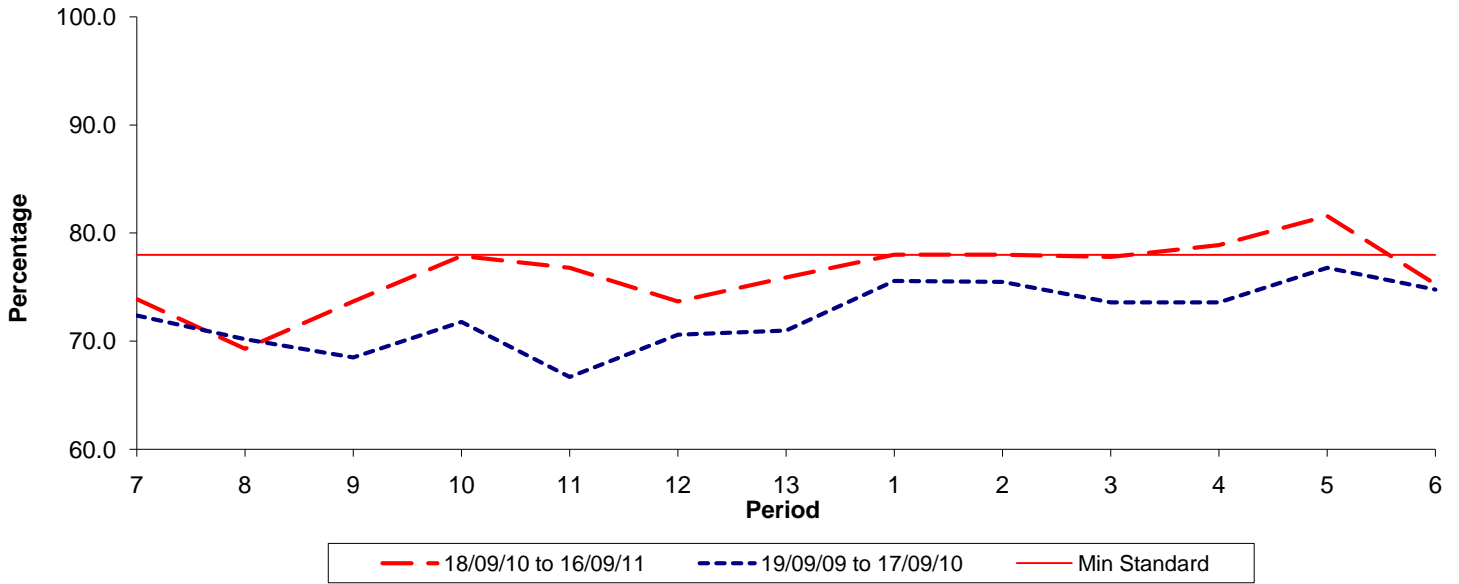

**Reliability Performance ( Low Frequency )**

**% Departing On Time**

Date Range / Period	7	8	9	10	11	12	13	1	2	3	4	5	6
18/09/10 to 16/09/11	73.90	69.30	73.70	77.90	76.80	73.70	75.90	78.00	78.00	77.80	78.90	81.60	75.30
19/09/09 to 17/09/10	72.40	70.20	68.50	71.80	66.70	70.60	71.00	75.60	75.50	73.60	73.60	76.80	74.80
Min Standard	78.00	78.00	78.00	78.00	78.00	78.00	78.00	78.00	78.00	78.00	78.00	78.00	78.00

On Time figures are based on 12 weeks data

**Kilometre Performance**

**% Kilometres Operated**

Date Range / Period	7	8	9	10	11	12	13	1	2	3	4	5	6
18/09/10 to 16/09/11	96.07	96.66	95.91	94.68	96.60	97.10	98.07	97.09	96.39	98.32	97.45	97.95	95.75
19/09/09 to 17/09/10	92.68	95.37	95.15	92.63	93.55	96.51	96.68	96.46	96.21	96.71	96.01	98.56	96.44
Min Standard	98.00	98.00	98.00	98.00	98.00	98.00	98.00	98.00	98.00	98.00	98.00	98.00	98.00

Kilometre figures are based on 4 weeks data