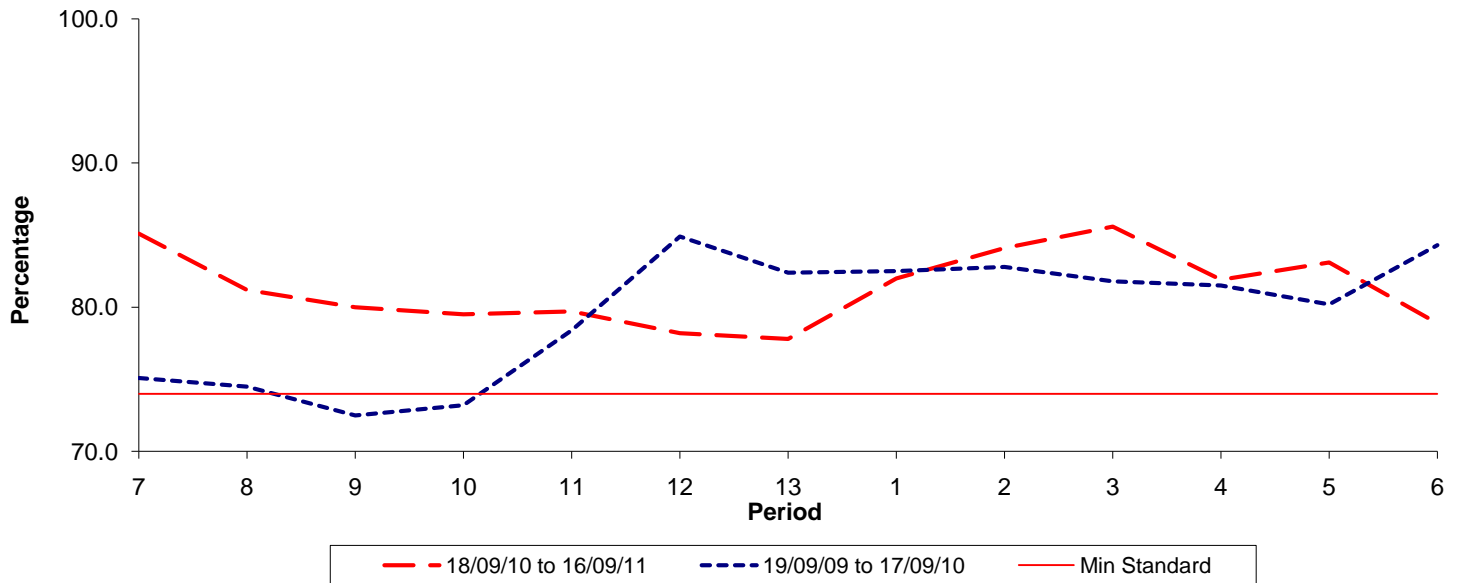

**Reliability Performance ( Low Frequency )**

**% Departing On Time**

Date Range / Period	7	8	9	10	11	12	13	1	2	3	4	5	6
18/09/10 to 16/09/11	85.10	81.20	80.00	79.50	79.70	78.20	77.80	82.00	84.10	85.60	81.90	83.10	78.90
19/09/09 to 17/09/10	75.10	74.50	72.50	73.20	78.40	84.90	82.40	82.50	82.80	81.80	81.50	80.20	84.30
Min Standard	74.00	74.00	74.00	74.00	74.00	74.00	74.00	74.00	74.00	74.00	74.00	74.00	74.00

On Time figures are based on 12 weeks data

**Kilometre Performance**

**% Kilometres Operated**

Date Range / Period	7	8	9	10	11	12	13	1	2	3	4	5	6
18/09/10 to 16/09/11	94.52	96.20	95.16	98.56	97.13	96.65	97.20	98.00	97.50	97.11	97.23	98.53	95.99
19/09/09 to 17/09/10	94.39	96.39	95.53	96.77	98.38	97.00	96.21	97.46	98.20	93.65	97.45	98.78	97.73
Min Standard	98.00	98.00	98.00	98.00	98.00	98.00	98.00	98.00	98.00	98.00	98.00	98.00	98.00

Kilometre figures are based on 4 weeks data