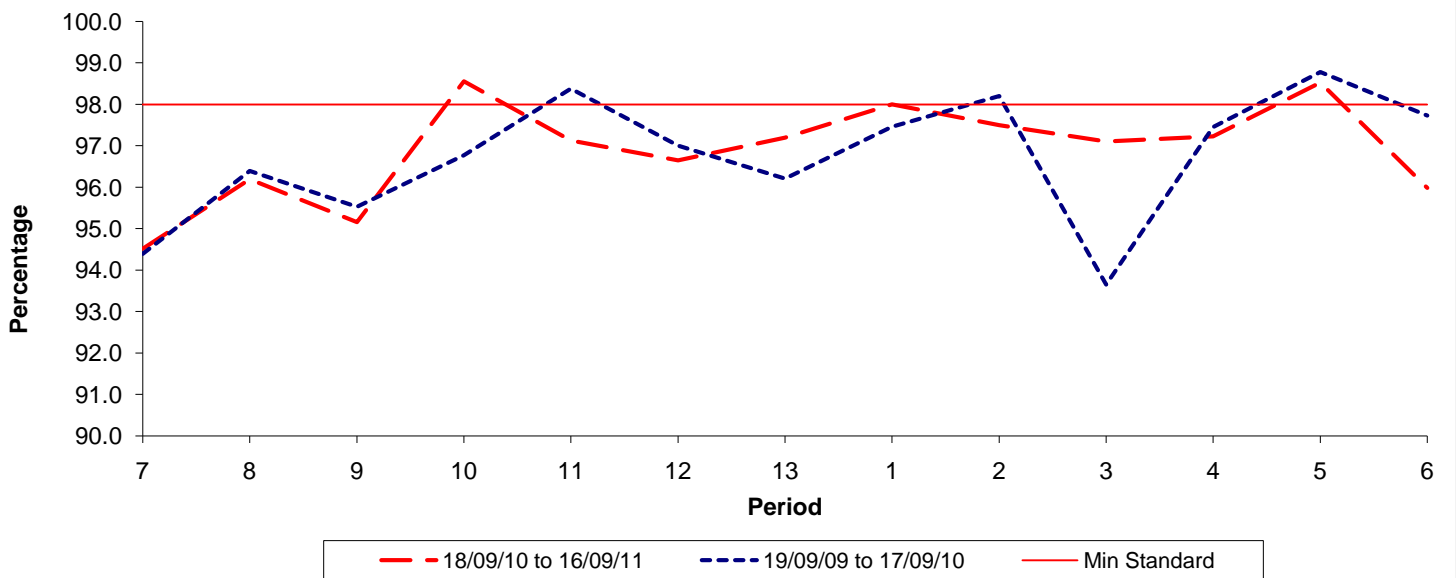

**Reliability Performance ( Low Frequency )**

**% Departing On Time**

Date Range / Period	7	8	9	10	11	12	13	1	2	3	4	5	6
18/09/10 to 16/09/11	85.10	81.20	80.00	79.50	79.70	78.20	77.80	82.00	84.10	85.60	81.90	83.10	78.90
19/09/09 to 17/09/10	75.10	74.50	72.50	73.20	78.40	84.90	82.40	82.50	82.80	81.80	81.50	80.20	84.30
Min Standard	74.00	74.00	74.00	74.00	74.00	74.00	74.00	74.00	74.00	74.00	74.00	74.00	74.00

On Time figures are based on 12 weeks data

**Kilometre Performance**

**% Kilometres Operated**

Date Range / Period	7	8	9	10	11	12	13	1	2	3	4	5	6
18/09/10 to 16/09/11	94.52	96.20	95.16	98.56	97.13	96.65	97.20	98.00	97.50	97.11	97.23	98.53	95.99
19/09/09 to 17/09/10	94.39	96.39	95.53	96.77	98.38	97.00	96.21	97.46	98.20	93.65	97.45	98.78	97.73
Min Standard	98.00	98.00	98.00	98.00	98.00	98.00	98.00	98.00	98.00	98.00	98.00	98.00	98.00

Kilometre figures are based on 4 weeks data