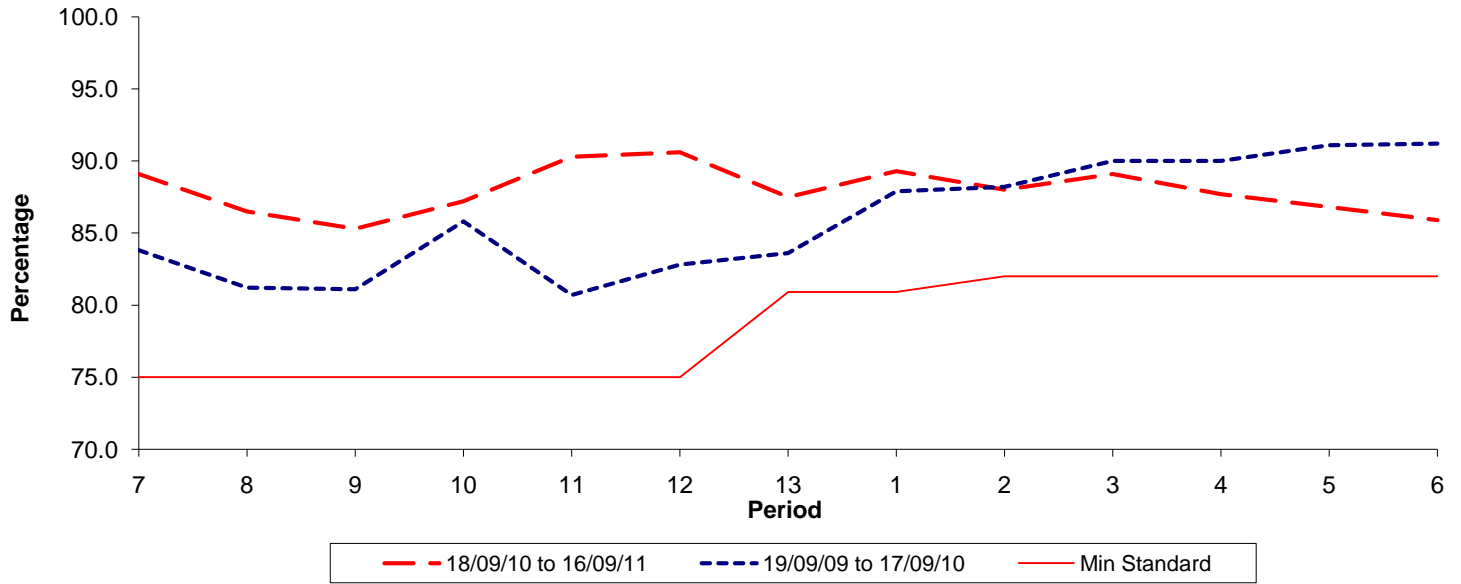

Reliability Performance (Low Frequency)

% Departing On Time

Date Range / Period	7	8	9	10	11	12	13	1	2	3	4	5	6
18/09/10 to 16/09/11	89.10	86.50	85.30	87.20	90.30	90.60	87.50	89.30	88.00	89.10	87.70	86.80	85.90
19/09/09 to 17/09/10	83.80	81.20	81.10	85.80	80.70	82.80	83.60	87.90	88.20	90.00	90.00	91.10	91.20
Min Standard	75.00	75.00	75.00	75.00	75.00	75.00	80.90	80.90	82.00	82.00	82.00	82.00	82.00

On Time figures are based on 12 weeks data

Kilometre Performance

% Kilometres Operated

Date Range / Period	7	8	9	10	11	12	13	1	2	3	4	5	6
18/09/10 to 16/09/11	98.49	98.72	97.93	98.95	98.92	99.04	98.92	99.49	99.39	99.48	98.74	97.50	99.25
19/09/09 to 17/09/10	96.32	97.57	96.01	95.79	95.79	98.19	98.32	99.00	99.57	99.35	99.38	99.49	99.50
Min Standard	98.00	98.00	98.00	98.00	98.00	98.00	98.00	98.00	98.00	98.00	98.00	98.00	98.00

Kilometre figures are based on 4 weeks data