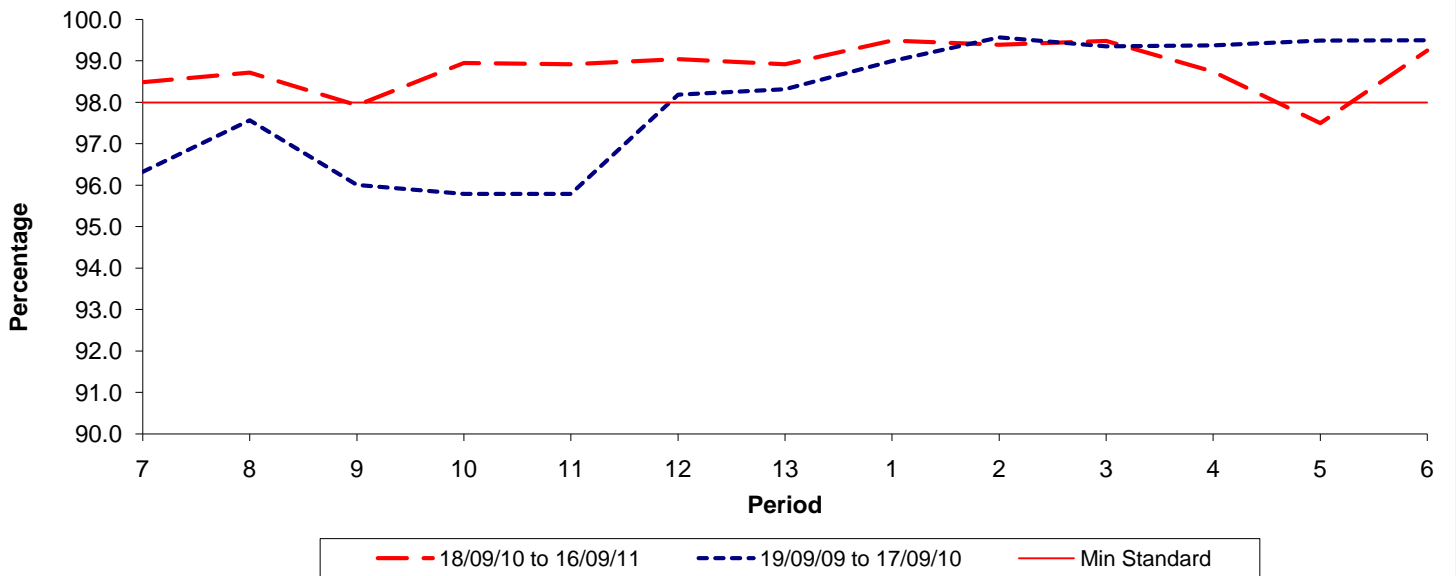

Reliability Performance (Low Frequency)

% Departing On Time

Date Range / Period	7	8	9	10	11	12	13	1	2	3	4	5	6
18/09/10 to 16/09/11	89.10	86.50	85.30	87.20	90.30	90.60	87.50	89.30	88.00	89.10	87.70	86.80	85.90
19/09/09 to 17/09/10	83.80	81.20	81.10	85.80	80.70	82.80	83.60	87.90	88.20	90.00	90.00	91.10	91.20
Min Standard	75.00	75.00	75.00	75.00	75.00	75.00	80.90	80.90	82.00	82.00	82.00	82.00	82.00

On Time figures are based on 12 weeks data

Kilometre Performance

% Kilometres Operated

Date Range / Period	7	8	9	10	11	12	13	1	2	3	4	5	6
18/09/10 to 16/09/11	98.49	98.72	97.93	98.95	98.92	99.04	98.92	99.49	99.39	99.48	98.74	97.50	99.25
19/09/09 to 17/09/10	96.32	97.57	96.01	95.79	95.79	98.19	98.32	99.00	99.57	99.35	99.38	99.49	99.50
Min Standard	98.00	98.00	98.00	98.00	98.00	98.00	98.00	98.00	98.00	98.00	98.00	98.00	98.00

Kilometre figures are based on 4 weeks data