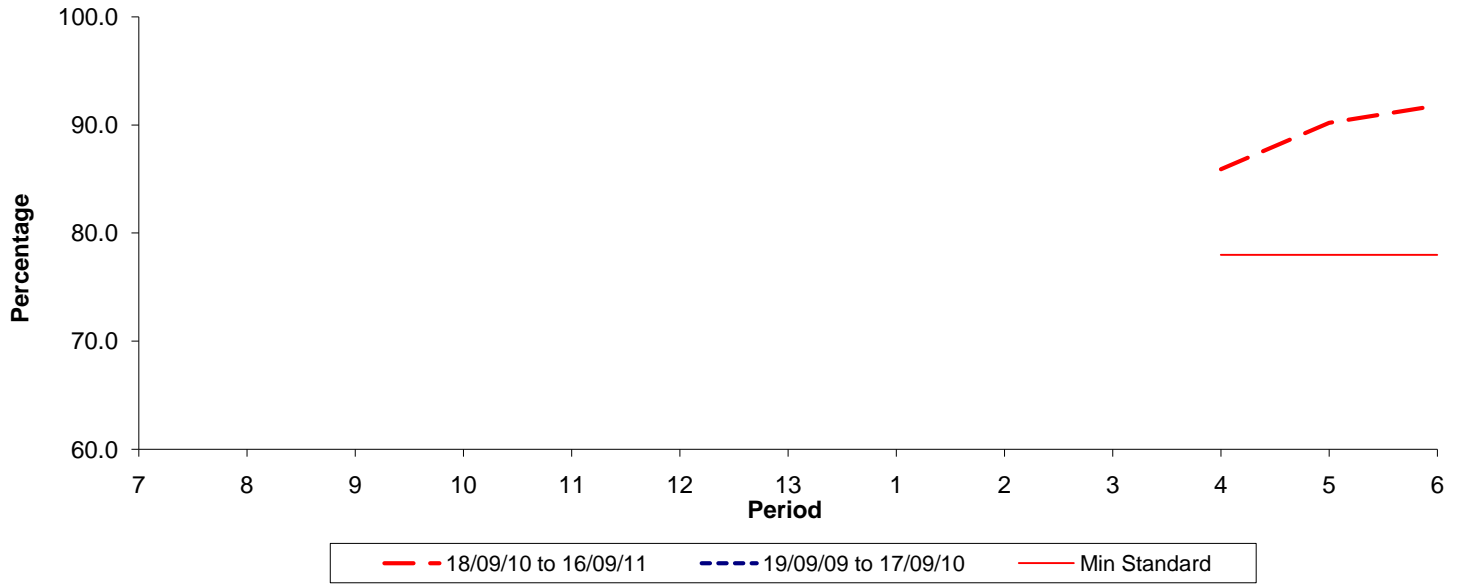

Reliability Performance (Low Frequency)

% Departing On Time

Date Range / Period	7	8	9	10	11	12	13	1	2	3	4	5	6
18/09/10 to 16/09/11											85.90	90.20	91.80
19/09/09 to 17/09/10													
Min Standard											78.00	78.00	78.00

On Time figures are based on 12 weeks data

Kilometre Performance

% Kilometres Operated

Date Range / Period	7	8	9	10	11	12	13	1	2	3	4	5	6
18/09/10 to 16/09/11											98.38	99.42	98.73
19/09/09 to 17/09/10													
Min Standard											98.00	98.00	98.00

Kilometre figures are based on 4 weeks data