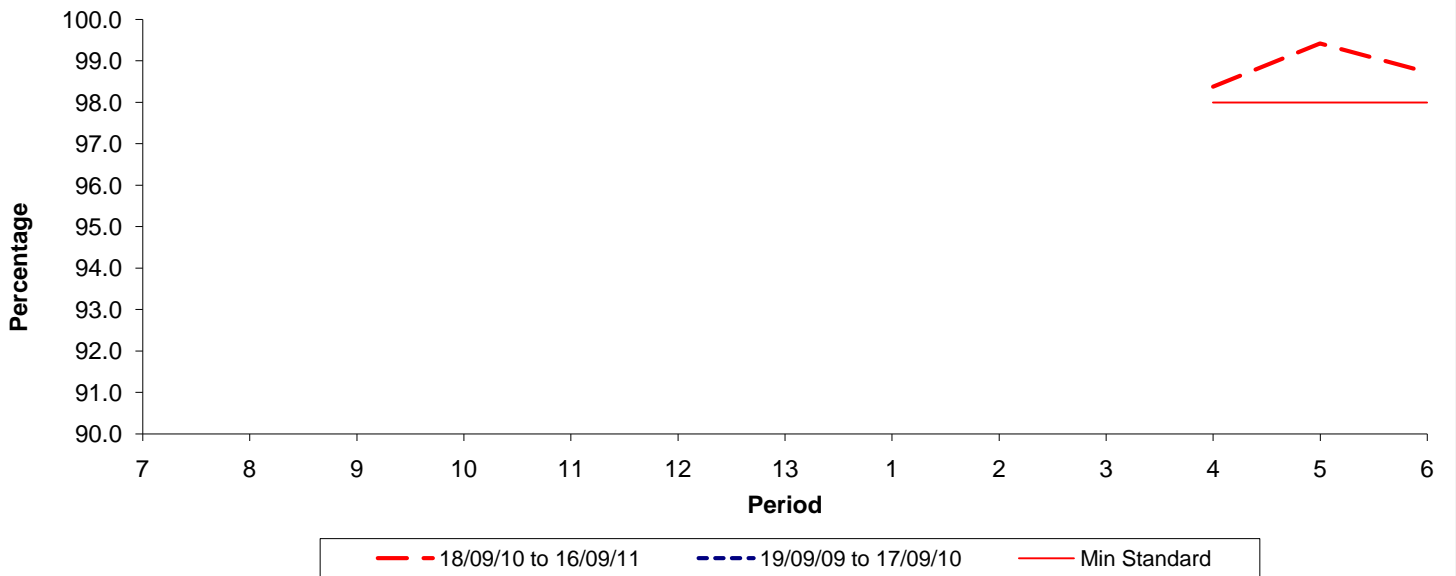

Reliability Performance (Low Frequency)

% Departing On Time

Date Range / Period	7	8	9	10	11	12	13	1	2	3	4	5	6
18/09/10 to 16/09/11											85.90	90.20	91.80
19/09/09 to 17/09/10													
Min Standard											78.00	78.00	78.00

On Time figures are based on 12 weeks data

Kilometre Performance

% Kilometres Operated

Date Range / Period	7	8	9	10	11	12	13	1	2	3	4	5	6
18/09/10 to 16/09/11											98.38	99.42	98.73
19/09/09 to 17/09/10													
Min Standard											98.00	98.00	98.00

Kilometre figures are based on 4 weeks data