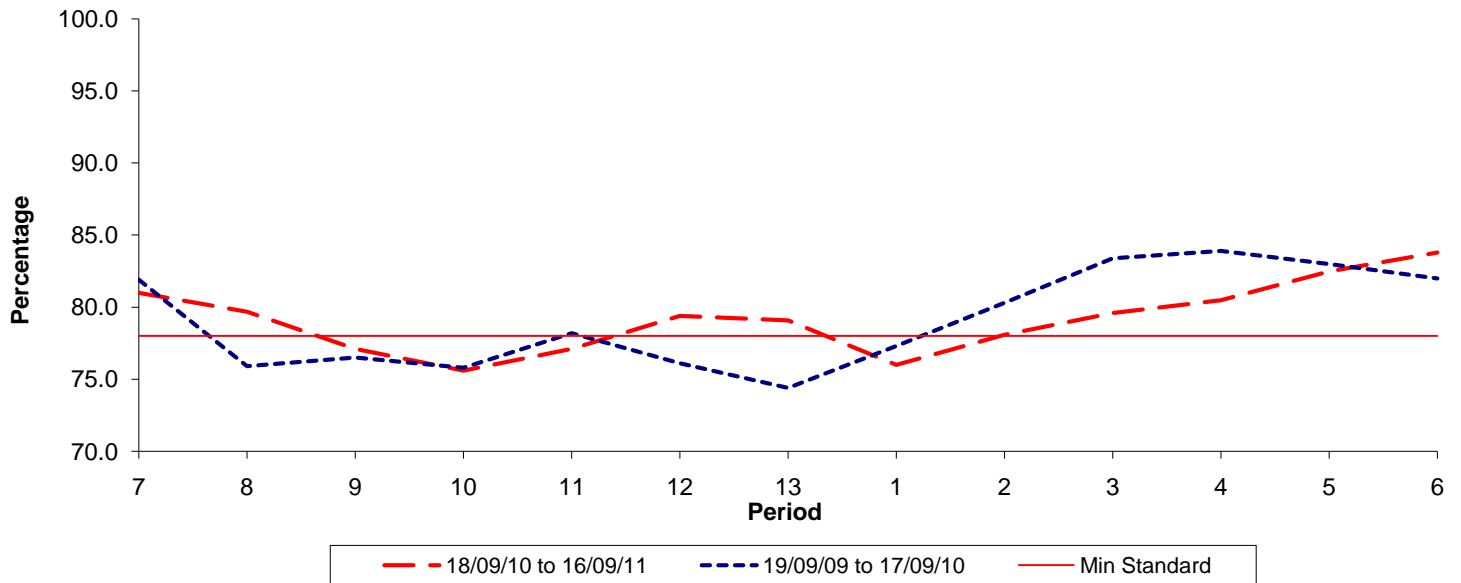

Reliability Performance (Low Frequency)

% Departing On Time

Date Range / Period	7	8	9	10	11	12	13	1	2	3	4	5	6
18/09/10 to 16/09/11	81.00	79.70	77.10	75.60	77.10	79.40	79.10	76.00	78.10	79.60	80.50	82.50	83.80
19/09/09 to 17/09/10	81.90	75.90	76.50	75.80	78.20	76.10	74.40	77.30	80.30	83.40	83.90	83.00	82.00
Min Standard	78.00	78.00	78.00	78.00	78.00	78.00	78.00	78.00	78.00	78.00	78.00	78.00	78.00

On Time figures are based on 12 weeks data

Kilometre Performance

% Kilometres Operated

Date Range / Period	7	8	9	10	11	12	13	1	2	3	4	5	6
18/09/10 to 16/09/11	99.55	99.53	91.36	96.97	99.56	99.24	99.22	99.15	99.45	99.60	99.55	99.38	99.38
19/09/09 to 17/09/10	99.18	99.21	99.42	94.46	97.71	99.52	99.59	99.53	99.56	99.89	99.54	99.45	99.52
Min Standard	98.00	98.00	98.00	98.00	98.00	98.00	98.00	98.00	98.00	98.00	98.00	98.00	98.00

Kilometre figures are based on 4 weeks data