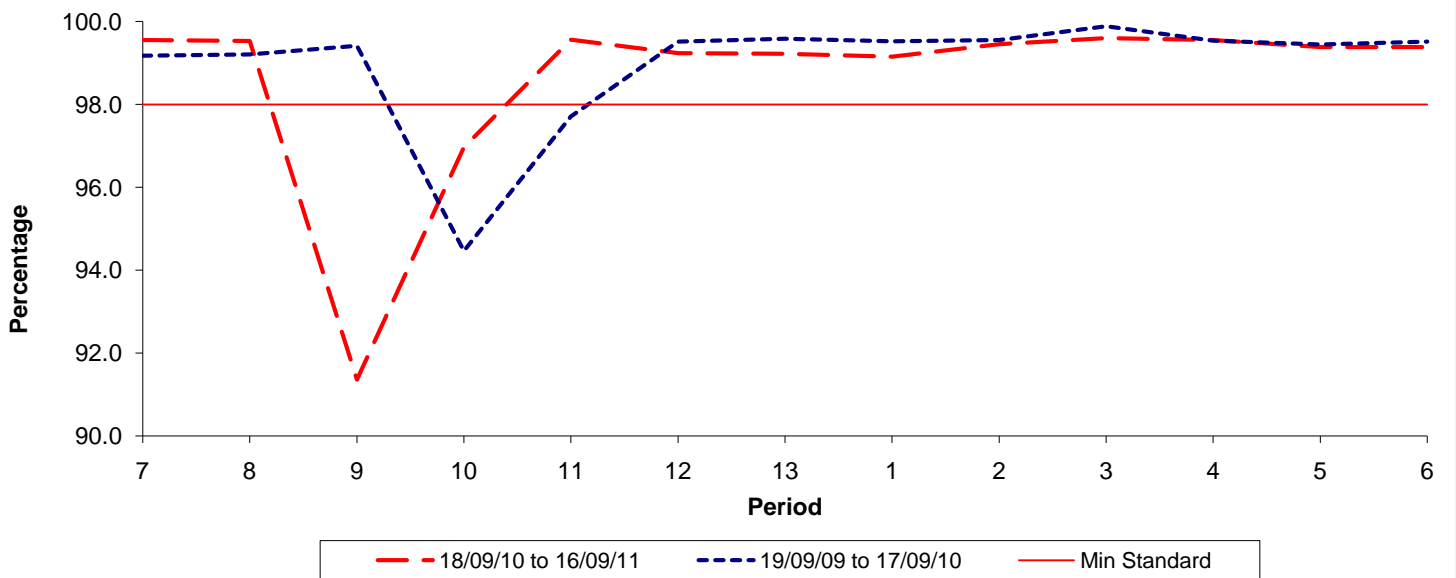

Reliability Performance (Low Frequency)

% Departing On Time

Date Range / Period	7	8	9	10	11	12	13	1	2	3	4	5	6
18/09/10 to 16/09/11	81.00	79.70	77.10	75.60	77.10	79.40	79.10	76.00	78.10	79.60	80.50	82.50	83.80
19/09/09 to 17/09/10	81.90	75.90	76.50	75.80	78.20	76.10	74.40	77.30	80.30	83.40	83.90	83.00	82.00
Min Standard	78.00	78.00	78.00	78.00	78.00	78.00	78.00	78.00	78.00	78.00	78.00	78.00	78.00

On Time figures are based on 12 weeks data

Kilometre Performance

% Kilometres Operated

Date Range / Period	7	8	9	10	11	12	13	1	2	3	4	5	6
18/09/10 to 16/09/11	99.55	99.53	91.36	96.97	99.56	99.24	99.22	99.15	99.45	99.60	99.55	99.38	99.38
19/09/09 to 17/09/10	99.18	99.21	99.42	94.46	97.71	99.52	99.59	99.53	99.56	99.89	99.54	99.45	99.52
Min Standard	98.00	98.00	98.00	98.00	98.00	98.00	98.00	98.00	98.00	98.00	98.00	98.00	98.00

Kilometre figures are based on 4 weeks data