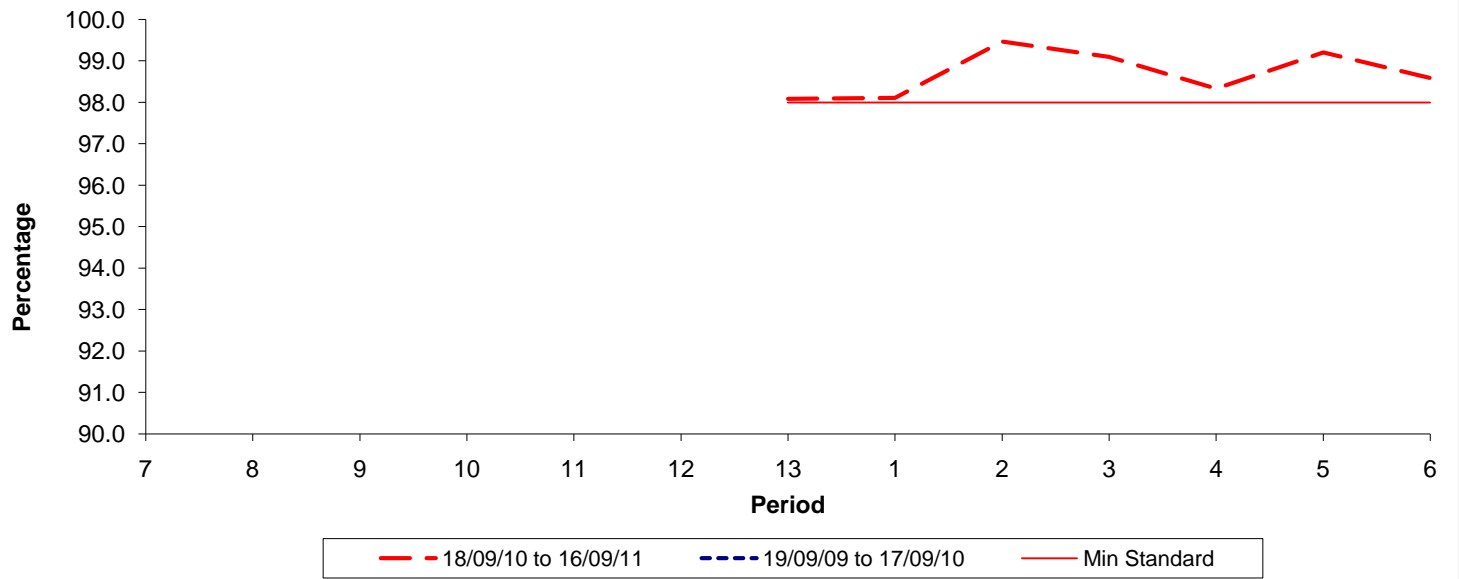

Reliability Performance (Low Frequency)

% Departing On Time

Date Range / Period	7	8	9	10	11	12	13	1	2	3	4	5	6
18/09/10 to 16/09/11							66.50	75.80	78.30	79.80	79.40	79.70	79.10
19/09/09 to 17/09/10													
Min Standard							78.00	78.00	78.00	78.00	78.00	78.00	78.00

On Time figures are based on 12 weeks data

Kilometre Performance

% Kilometres Operated

Date Range / Period	7	8	9	10	11	12	13	1	2	3	4	5	6
18/09/10 to 16/09/11							98.09	98.11	99.47	99.10	98.34	99.21	98.59
19/09/09 to 17/09/10													
Min Standard							98.00	98.00	98.00	98.00	98.00	98.00	98.00

Kilometre figures are based on 4 weeks data