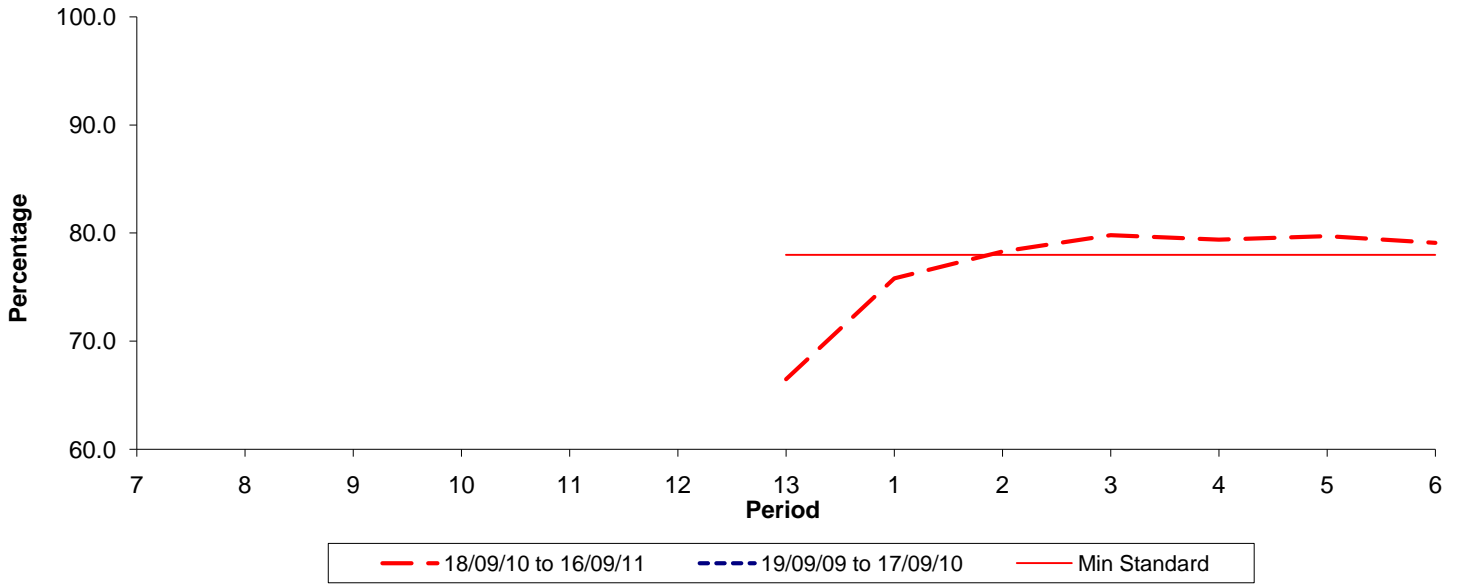

Reliability Performance (Low Frequency)

% Departing On Time

Date Range / Period	7	8	9	10	11	12	13	1	2	3	4	5	6
18/09/10 to 16/09/11							66.50	75.80	78.30	79.80	79.40	79.70	79.10
19/09/09 to 17/09/10													
Min Standard							78.00	78.00	78.00	78.00	78.00	78.00	78.00

On Time figures are based on 12 weeks data

Kilometre Performance

% Kilometres Operated

Date Range / Period	7	8	9	10	11	12	13	1	2	3	4	5	6
18/09/10 to 16/09/11							98.09	98.11	99.47	99.10	98.34	99.21	98.59
19/09/09 to 17/09/10													
Min Standard							98.00	98.00	98.00	98.00	98.00	98.00	98.00

Kilometre figures are based on 4 weeks data