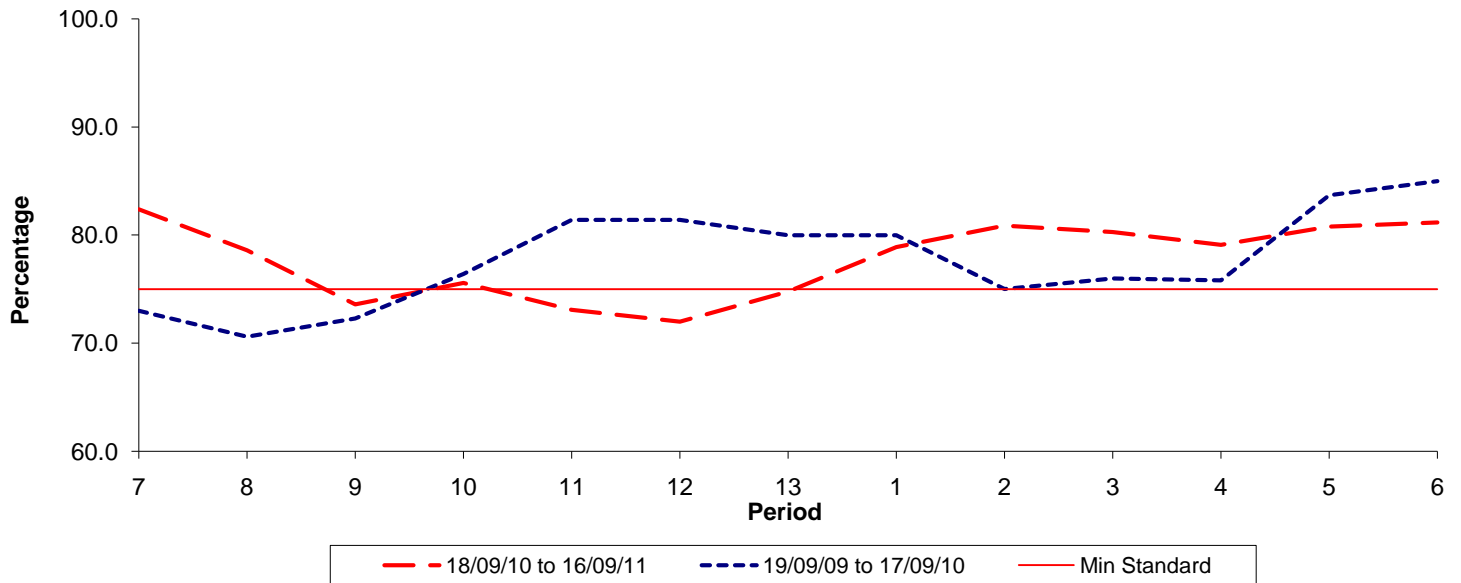

Reliability Performance (Low Frequency)

% Departing On Time

Date Range / Period	7	8	9	10	11	12	13	1	2	3	4	5	6
18/09/10 to 16/09/11	82.40	78.60	73.60	75.60	73.10	72.00	74.80	78.90	80.90	80.30	79.10	80.80	81.20
19/09/09 to 17/09/10	73.00	70.60	72.30	76.40	81.40	81.40	80.00	80.00	75.00	76.00	75.80	83.70	85.00
Min Standard	75.00	75.00	75.00	75.00	75.00	75.00	75.00	75.00	75.00	75.00	75.00	75.00	75.00

On Time figures are based on 12 weeks data

Kilometre Performance

% Kilometres Operated

Date Range / Period	7	8	9	10	11	12	13	1	2	3	4	5	6
18/09/10 to 16/09/11	96.52	97.16	92.44	96.52	97.31	96.90	96.56	97.68	98.55	98.22	97.99	97.92	97.60
19/09/09 to 17/09/10	95.39	96.45	95.93	95.10	96.85	97.41	96.59	97.68	96.70	96.53	96.81	98.35	97.84
Min Standard	98.00	98.00	98.00	98.00	98.00	98.00	98.00	98.00	98.00	98.00	98.00	98.00	98.00

Kilometre figures are based on 4 weeks data