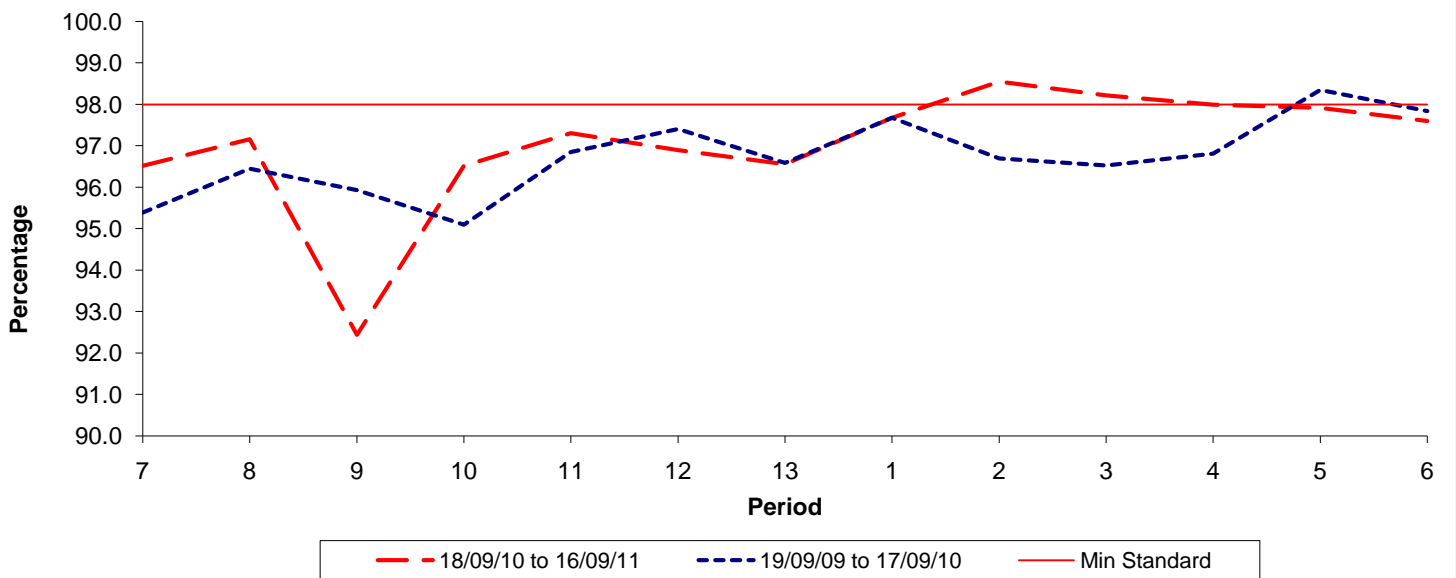

Reliability Performance (Low Frequency)

% Departing On Time

Date Range / Period	7	8	9	10	11	12	13	1	2	3	4	5	6
18/09/10 to 16/09/11	82.40	78.60	73.60	75.60	73.10	72.00	74.80	78.90	80.90	80.30	79.10	80.80	81.20
19/09/09 to 17/09/10	73.00	70.60	72.30	76.40	81.40	81.40	80.00	80.00	75.00	76.00	75.80	83.70	85.00
Min Standard	75.00	75.00	75.00	75.00	75.00	75.00	75.00	75.00	75.00	75.00	75.00	75.00	75.00

On Time figures are based on 12 weeks data

Kilometre Performance

% Kilometres Operated

Date Range / Period	7	8	9	10	11	12	13	1	2	3	4	5	6
18/09/10 to 16/09/11	96.52	97.16	92.44	96.52	97.31	96.90	96.56	97.68	98.55	98.22	97.99	97.92	97.60
19/09/09 to 17/09/10	95.39	96.45	95.93	95.10	96.85	97.41	96.59	97.68	96.70	96.53	96.81	98.35	97.84
Min Standard	98.00	98.00	98.00	98.00	98.00	98.00	98.00	98.00	98.00	98.00	98.00	98.00	98.00

Kilometre figures are based on 4 weeks data