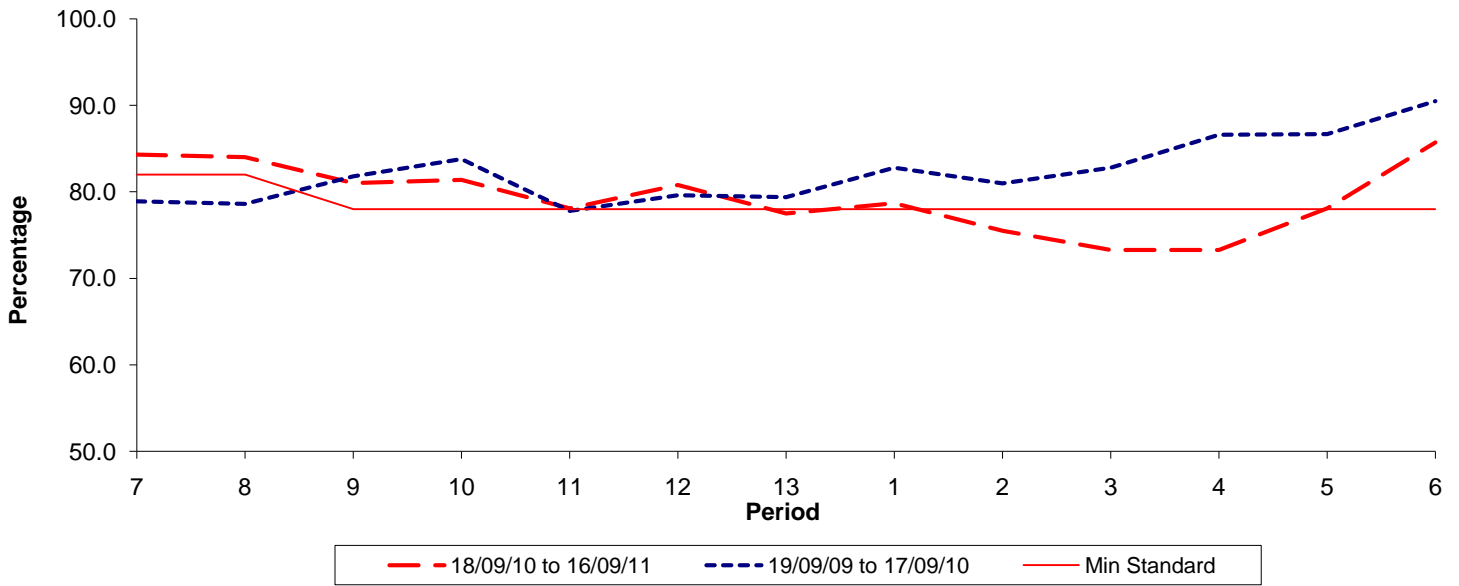

Reliability Performance (Low Frequency)

% Departing On Time

Date Range / Period	7	8	9	10	11	12	13	1	2	3	4	5	6
18/09/10 to 16/09/11	84.30	84.00	81.00	81.40	78.10	80.80	77.50	78.70	75.50	73.30	73.30	78.10	85.70
19/09/09 to 17/09/10	78.90	78.60	81.80	83.80	77.80	79.60	79.40	82.80	81.00	82.80	86.60	86.70	90.50
Min Standard	82.00	82.00	78.00	78.00	78.00	78.00	78.00	78.00	78.00	78.00	78.00	78.00	78.00

On Time figures are based on 12 weeks data

Kilometre Performance

% Kilometres Operated

Date Range / Period	7	8	9	10	11	12	13	1	2	3	4	5	6
18/09/10 to 16/09/11	94.27	94.86	91.48	98.02	97.54	99.41	94.12	94.57	94.77	93.11	92.79	97.52	92.15
19/09/09 to 17/09/10	98.53	99.06	97.40	97.67	99.56	98.07	98.91	99.43	94.84	97.45	98.22	99.02	97.65
Min Standard	98.00	98.00	98.00	98.00	98.00	98.00	98.00	98.00	98.00	98.00	98.00	98.00	98.00

Kilometre figures are based on 4 weeks data