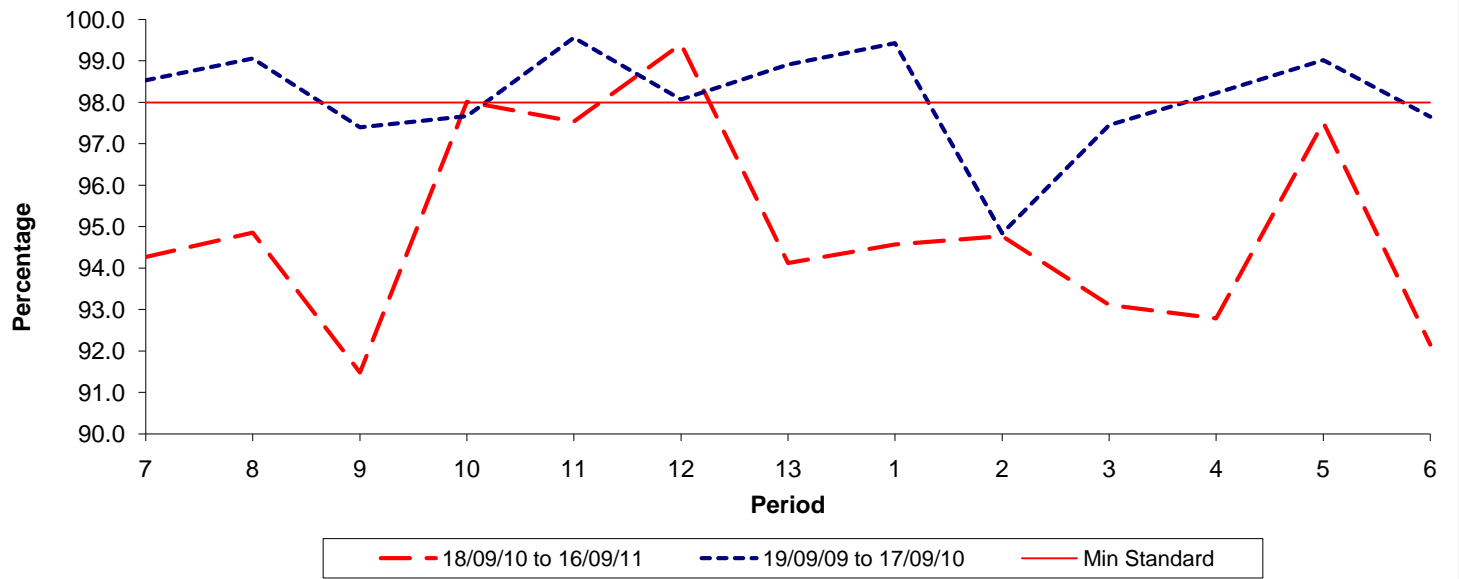

Reliability Performance (Low Frequency)

% Departing On Time

Date Range / Period	7	8	9	10	11	12	13	1	2	3	4	5	6
18/09/10 to 16/09/11	84.30	84.00	81.00	81.40	78.10	80.80	77.50	78.70	75.50	73.30	73.30	78.10	85.70
19/09/09 to 17/09/10	78.90	78.60	81.80	83.80	77.80	79.60	79.40	82.80	81.00	82.80	86.60	86.70	90.50
Min Standard	82.00	82.00	78.00	78.00	78.00	78.00	78.00	78.00	78.00	78.00	78.00	78.00	78.00

On Time figures are based on 12 weeks data

Kilometre Performance

% Kilometres Operated

Date Range / Period	7	8	9	10	11	12	13	1	2	3	4	5	6
18/09/10 to 16/09/11	94.27	94.86	91.48	98.02	97.54	99.41	94.12	94.57	94.77	93.11	92.79	97.52	92.15
19/09/09 to 17/09/10	98.53	99.06	97.40	97.67	99.56	98.07	98.91	99.43	94.84	97.45	98.22	99.02	97.65
Min Standard	98.00	98.00	98.00	98.00	98.00	98.00	98.00	98.00	98.00	98.00	98.00	98.00	98.00

Kilometre figures are based on 4 weeks data