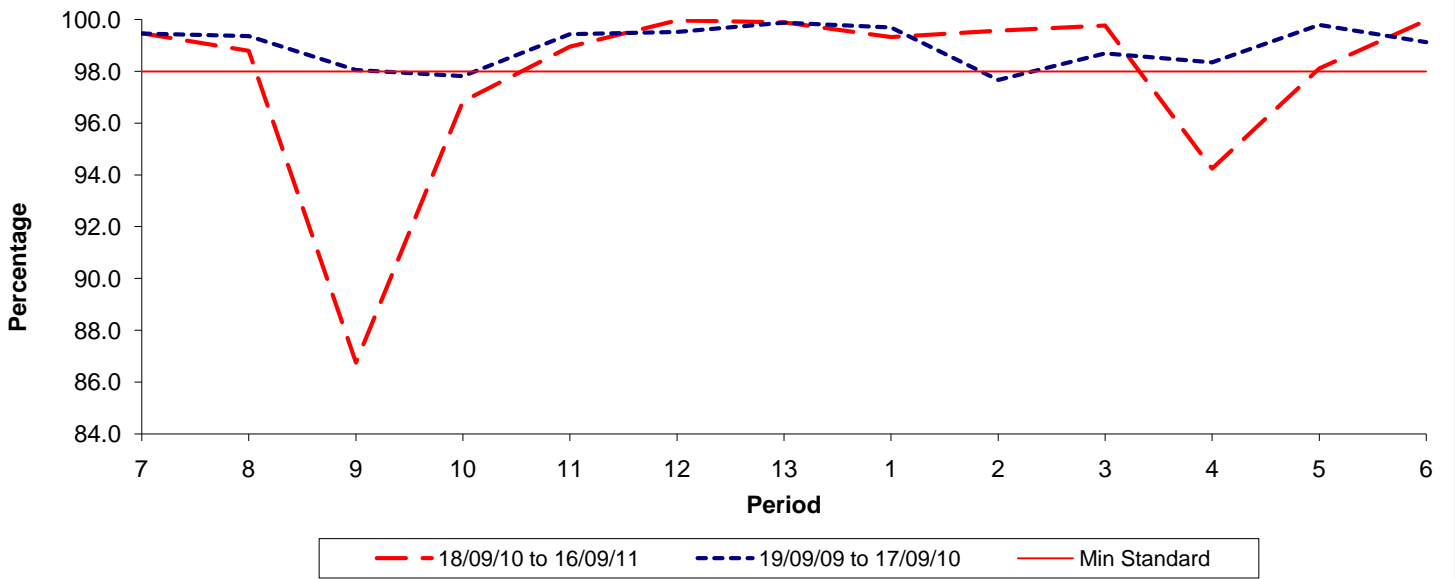

**Reliability Performance ( Low Frequency )**

**% Departing On Time**

Date Range / Period	7	8	9	10	11	12	13	1	2	3	4	5	6
18/09/10 to 16/09/11	93.90	93.90	80.60	77.90	73.40	86.50	85.20	85.70	79.10	76.80	77.50	76.50	100.00
19/09/09 to 17/09/10	81.20	84.80	76.50	76.20	74.50	87.50	87.50	86.10	84.90	77.70	77.90	78.40	87.50
Min Standard	82.00	82.00	82.00	82.00	82.00	82.00	82.00	82.00	82.00	82.00	82.00	82.00	86.00

On Time figures are based on 12 weeks data

**Kilometre Performance**

**% Kilometres Operated**

Date Range / Period	7	8	9	10	11	12	13	1	2	3	4	5	6
18/09/10 to 16/09/11	99.47	98.80	86.75	96.84	98.96	99.97	99.89	99.33	99.57	99.77	94.25	98.12	99.97
19/09/09 to 17/09/10	99.46	99.36	98.05	97.82	99.43	99.52	99.88	99.70	97.67	98.69	98.35	99.79	99.13
Min Standard	98.00	98.00	98.00	98.00	98.00	98.00	98.00	98.00	98.00	98.00	98.00	98.00	98.00

Kilometre figures are based on 4 weeks data