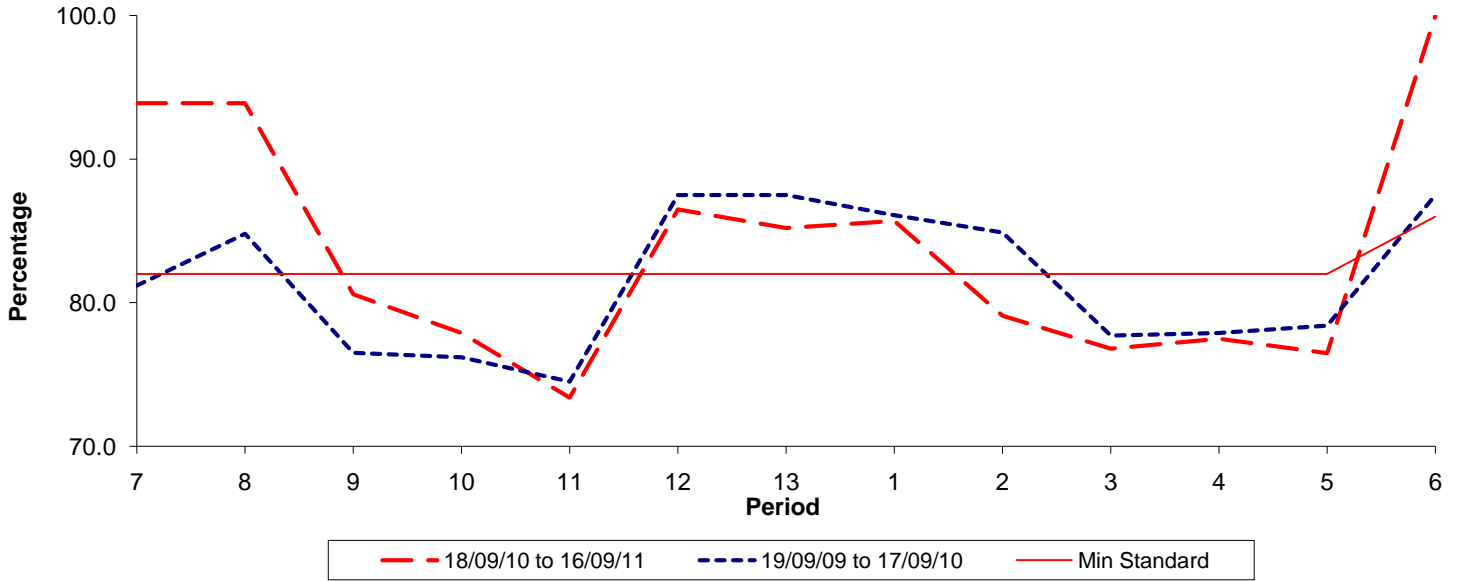

**Reliability Performance ( Low Frequency )**

**% Departing On Time**

Date Range / Period	7	8	9	10	11	12	13	1	2	3	4	5	6
18/09/10 to 16/09/11	93.90	93.90	80.60	77.90	73.40	86.50	85.20	85.70	79.10	76.80	77.50	76.50	100.00
19/09/09 to 17/09/10	81.20	84.80	76.50	76.20	74.50	87.50	87.50	86.10	84.90	77.70	77.90	78.40	87.50
Min Standard	82.00	82.00	82.00	82.00	82.00	82.00	82.00	82.00	82.00	82.00	82.00	82.00	86.00

On Time figures are based on 12 weeks data

**Kilometre Performance**

**% Kilometres Operated**

Date Range / Period	7	8	9	10	11	12	13	1	2	3	4	5	6
18/09/10 to 16/09/11	99.47	98.80	86.75	96.84	98.96	99.97	99.89	99.33	99.57	99.77	94.25	98.12	99.97
19/09/09 to 17/09/10	99.46	99.36	98.05	97.82	99.43	99.52	99.88	99.70	97.67	98.69	98.35	99.79	99.13
Min Standard	98.00	98.00	98.00	98.00	98.00	98.00	98.00	98.00	98.00	98.00	98.00	98.00	98.00

Kilometre figures are based on 4 weeks data