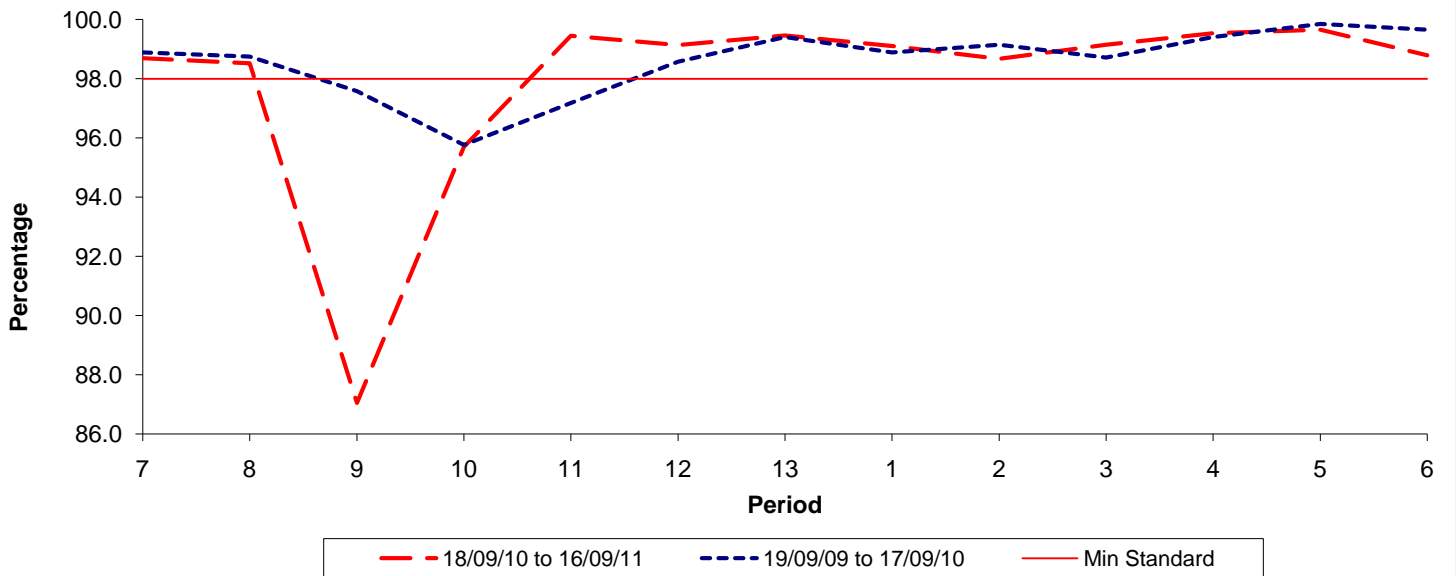

Reliability Performance (Low Frequency)

% Departing On Time

Date Range / Period	7	8	9	10	11	12	13	1	2	3	4	5	6
18/09/10 to 16/09/11	91.20	88.30	79.10	77.90	79.30	92.90	91.50	91.20	88.30	88.40	85.60	90.20	90.60
19/09/09 to 17/09/10	88.40	86.90	83.50	85.10	82.60	87.20	87.20	89.20	88.20	89.30	88.80	91.30	90.90
Min Standard	82.00	82.00	82.00	82.00	82.00	82.00	82.00	82.00	82.00	82.00	82.00	82.00	82.00

On Time figures are based on 12 weeks data

Kilometre Performance

% Kilometres Operated

Date Range / Period	7	8	9	10	11	12	13	1	2	3	4	5	6
18/09/10 to 16/09/11	98.70	98.52	87.04	95.70	99.45	99.14	99.47	99.11	98.67	99.15	99.54	99.66	98.79
19/09/09 to 17/09/10	98.89	98.75	97.58	95.76	97.18	98.57	99.41	98.89	99.15	98.71	99.41	99.85	99.65
Min Standard	98.00	98.00	98.00	98.00	98.00	98.00	98.00	98.00	98.00	98.00	98.00	98.00	98.00

Kilometre figures are based on 4 weeks data