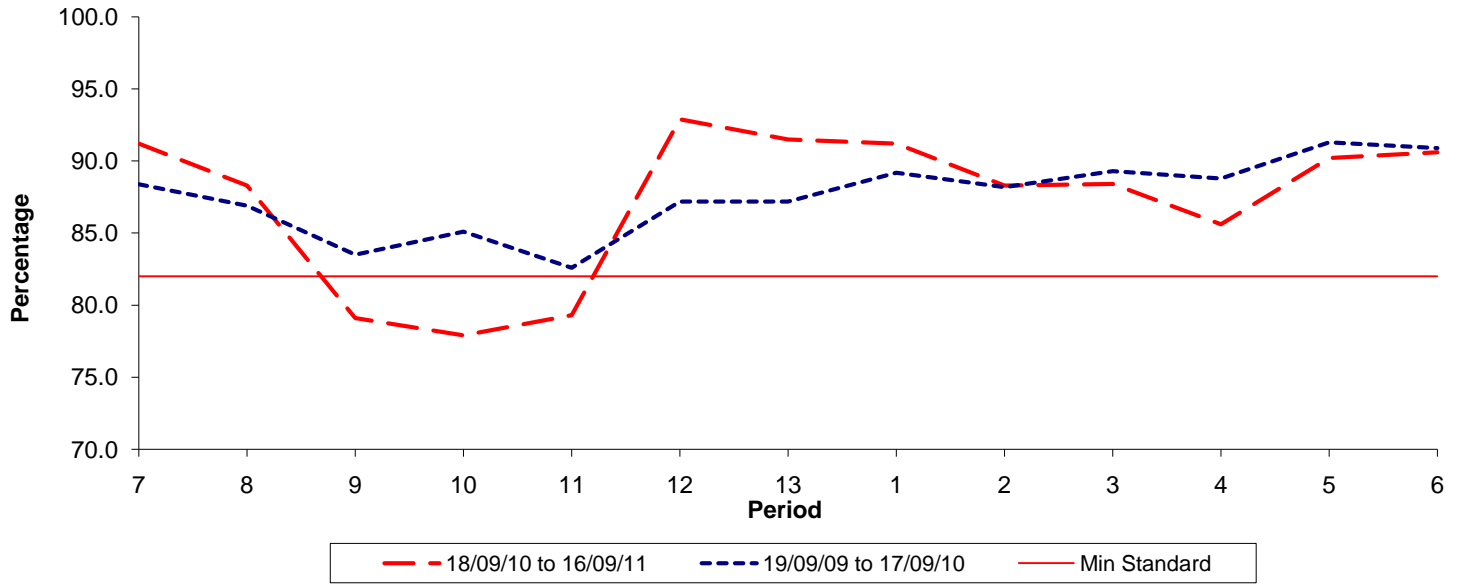

Reliability Performance (Low Frequency)

% Departing On Time

Date Range / Period	7	8	9	10	11	12	13	1	2	3	4	5	6
18/09/10 to 16/09/11	91.20	88.30	79.10	77.90	79.30	92.90	91.50	91.20	88.30	88.40	85.60	90.20	90.60
19/09/09 to 17/09/10	88.40	86.90	83.50	85.10	82.60	87.20	87.20	89.20	88.20	89.30	88.80	91.30	90.90
Min Standard	82.00	82.00	82.00	82.00	82.00	82.00	82.00	82.00	82.00	82.00	82.00	82.00	82.00

On Time figures are based on 12 weeks data

Kilometre Performance

% Kilometres Operated

Date Range / Period	7	8	9	10	11	12	13	1	2	3	4	5	6
18/09/10 to 16/09/11	98.70	98.52	87.04	95.70	99.45	99.14	99.47	99.11	98.67	99.15	99.54	99.66	98.79
19/09/09 to 17/09/10	98.89	98.75	97.58	95.76	97.18	98.57	99.41	98.89	99.15	98.71	99.41	99.85	99.65
Min Standard	98.00	98.00	98.00	98.00	98.00	98.00	98.00	98.00	98.00	98.00	98.00	98.00	98.00

Kilometre figures are based on 4 weeks data