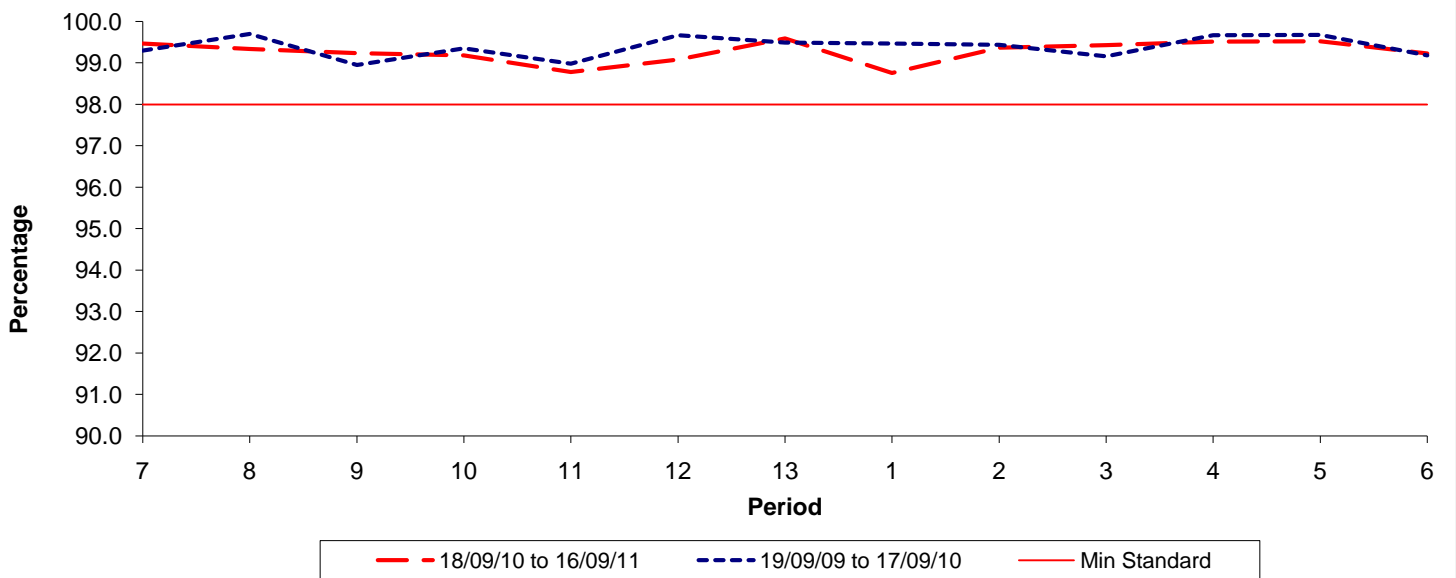

Reliability Performance (Low Frequency)

% Departing On Time

Date Range / Period	7	8	9	10	11	12	13	1	2	3	4	5	6
18/09/10 to 16/09/11	91.20	86.40	83.40	83.70	82.30	84.40	83.40	79.60	80.10	81.30	88.40	89.70	91.80
19/09/09 to 17/09/10	89.50	83.40	82.10	81.30	87.90	88.10	89.00	89.20	91.40	91.10	91.70	91.70	92.30
Min Standard	82.00	82.00	82.00	82.00	82.00	82.00	82.00	82.00	82.00	82.00	82.00	82.00	82.00

On Time figures are based on 12 weeks data

Kilometre Performance

% Kilometres Operated

Date Range / Period	7	8	9	10	11	12	13	1	2	3	4	5	6
18/09/10 to 16/09/11	99.47	99.34	99.24	99.18	98.78	99.08	99.59	98.76	99.37	99.43	99.51	99.52	99.23
19/09/09 to 17/09/10	99.30	99.70	98.95	99.35	98.98	99.67	99.49	99.47	99.44	99.16	99.67	99.68	99.18
Min Standard	98.00	98.00	98.00	98.00	98.00	98.00	98.00	98.00	98.00	98.00	98.00	98.00	98.00

Kilometre figures are based on 4 weeks data