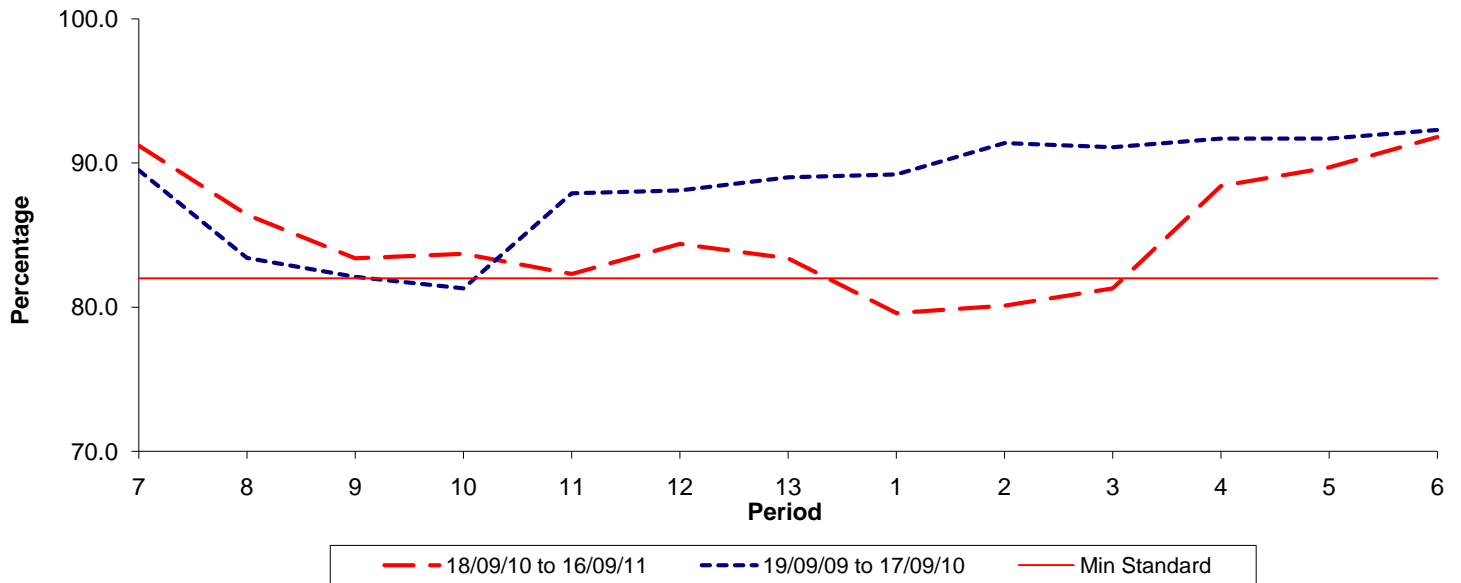

Reliability Performance (Low Frequency)

% Departing On Time

Date Range / Period	7	8	9	10	11	12	13	1	2	3	4	5	6
18/09/10 to 16/09/11	91.20	86.40	83.40	83.70	82.30	84.40	83.40	79.60	80.10	81.30	88.40	89.70	91.80
19/09/09 to 17/09/10	89.50	83.40	82.10	81.30	87.90	88.10	89.00	89.20	91.40	91.10	91.70	91.70	92.30
Min Standard	82.00	82.00	82.00	82.00	82.00	82.00	82.00	82.00	82.00	82.00	82.00	82.00	82.00

On Time figures are based on 12 weeks data

Kilometre Performance

% Kilometres Operated

Date Range / Period	7	8	9	10	11	12	13	1	2	3	4	5	6
18/09/10 to 16/09/11	99.47	99.34	99.24	99.18	98.78	99.08	99.59	98.76	99.37	99.43	99.51	99.52	99.23
19/09/09 to 17/09/10	99.30	99.70	98.95	99.35	98.98	99.67	99.49	99.47	99.44	99.16	99.67	99.68	99.18
Min Standard	98.00	98.00	98.00	98.00	98.00	98.00	98.00	98.00	98.00	98.00	98.00	98.00	98.00

Kilometre figures are based on 4 weeks data