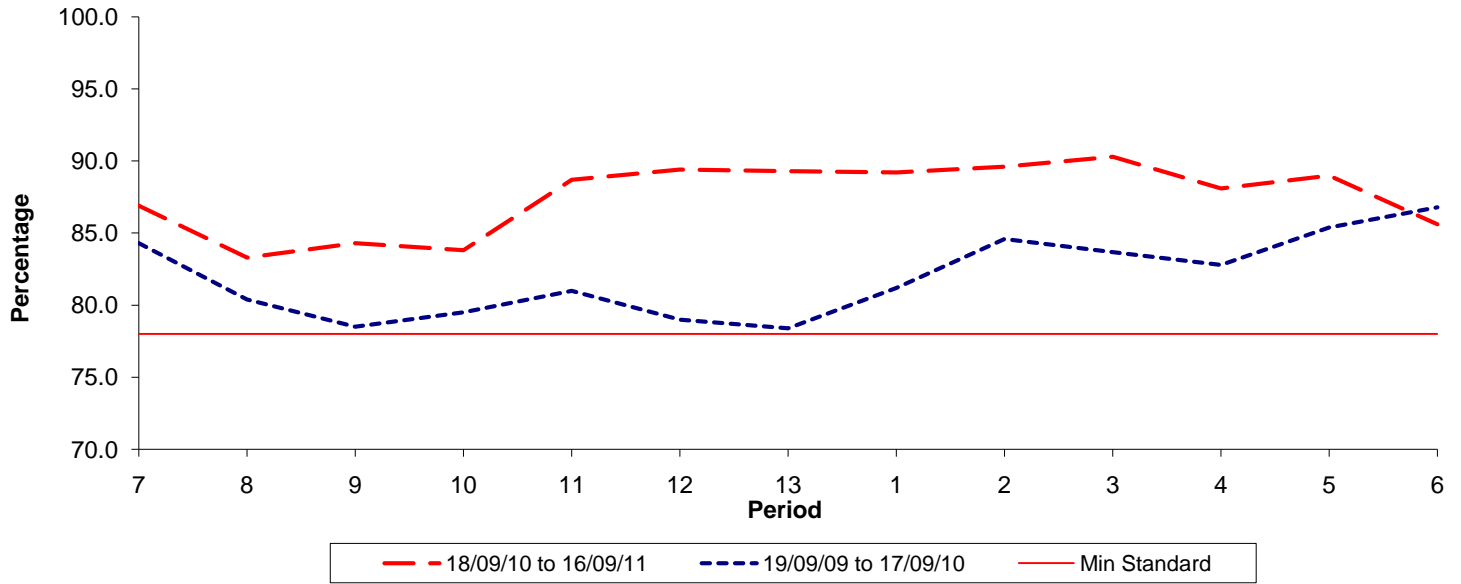

Reliability Performance (Low Frequency)

% Departing On Time

Date Range / Period	7	8	9	10	11	12	13	1	2	3	4	5	6
18/09/10 to 16/09/11	86.90	83.30	84.30	83.80	88.70	89.40	89.30	89.20	89.60	90.30	88.10	89.00	85.60
19/09/09 to 17/09/10	84.30	80.40	78.50	79.50	81.00	79.00	78.40	81.20	84.60	83.70	82.80	85.40	86.80
Min Standard	78.00	78.00	78.00	78.00	78.00	78.00	78.00	78.00	78.00	78.00	78.00	78.00	78.00

On Time figures are based on 12 weeks data

Kilometre Performance

% Kilometres Operated

Date Range / Period	7	8	9	10	11	12	13	1	2	3	4	5	6
18/09/10 to 16/09/11	95.03	98.20	96.76	96.01	98.11	97.43	98.14	98.60	97.43	97.60	95.67	97.35	96.67
19/09/09 to 17/09/10	97.98	97.22	97.40	95.59	97.18	97.48	98.35	98.72	97.85	98.24	97.25	97.66	95.13
Min Standard	98.00	98.00	98.00	98.00	98.00	98.00	98.00	98.00	98.00	98.00	98.00	98.00	98.00

Kilometre figures are based on 4 weeks data