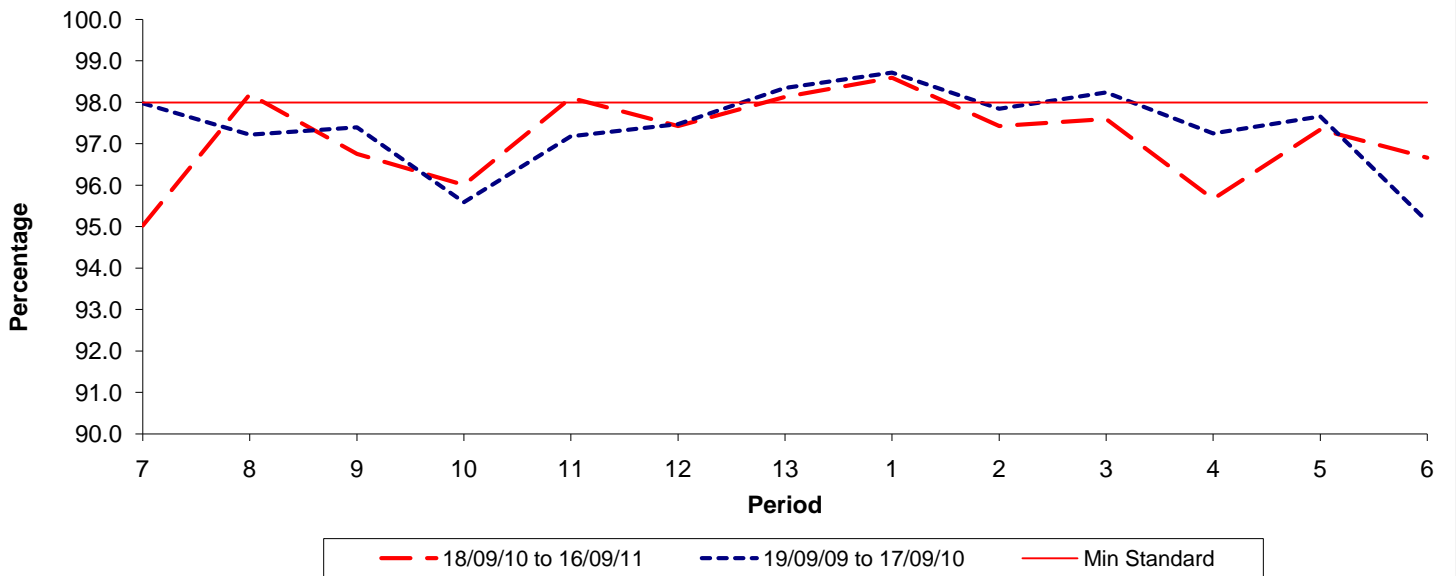

Reliability Performance (Low Frequency)

% Departing On Time

Date Range / Period	7	8	9	10	11	12	13	1	2	3	4	5	6
18/09/10 to 16/09/11	86.90	83.30	84.30	83.80	88.70	89.40	89.30	89.20	89.60	90.30	88.10	89.00	85.60
19/09/09 to 17/09/10	84.30	80.40	78.50	79.50	81.00	79.00	78.40	81.20	84.60	83.70	82.80	85.40	86.80
Min Standard	78.00	78.00	78.00	78.00	78.00	78.00	78.00	78.00	78.00	78.00	78.00	78.00	78.00

On Time figures are based on 12 weeks data

Kilometre Performance

% Kilometres Operated

Date Range / Period	7	8	9	10	11	12	13	1	2	3	4	5	6
18/09/10 to 16/09/11	95.03	98.20	96.76	96.01	98.11	97.43	98.14	98.60	97.43	97.60	95.67	97.35	96.67
19/09/09 to 17/09/10	97.98	97.22	97.40	95.59	97.18	97.48	98.35	98.72	97.85	98.24	97.25	97.66	95.13
Min Standard	98.00	98.00	98.00	98.00	98.00	98.00	98.00	98.00	98.00	98.00	98.00	98.00	98.00

Kilometre figures are based on 4 weeks data