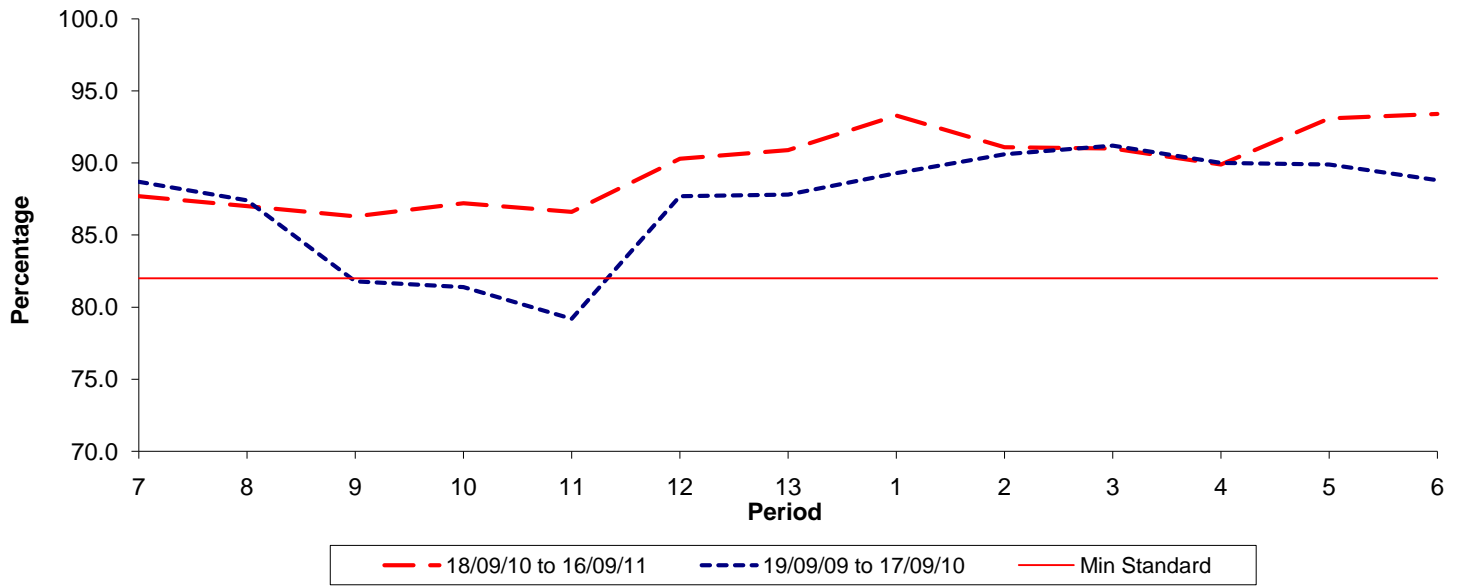

Reliability Performance (Low Frequency)

% Departing On Time

Date Range / Period	7	8	9	10	11	12	13	1	2	3	4	5	6
18/09/10 to 16/09/11	87.70	87.00	86.30	87.20	86.60	90.30	90.90	93.30	91.10	91.00	89.90	93.10	93.40
19/09/09 to 17/09/10	88.70	87.40	81.80	81.40	79.20	87.70	87.80	89.30	90.60	91.20	90.00	89.90	88.80
Min Standard	82.00	82.00	82.00	82.00	82.00	82.00	82.00	82.00	82.00	82.00	82.00	82.00	82.00

On Time figures are based on 12 weeks data

Kilometre Performance

% Kilometres Operated

Date Range / Period	7	8	9	10	11	12	13	1	2	3	4	5	6
18/09/10 to 16/09/11	98.94	98.67	98.59	98.23	99.54	99.10	99.24	99.56	99.36	99.53	99.70	99.21	99.86
19/09/09 to 17/09/10	99.51	99.34	97.26	98.56	99.20	98.02	99.78	99.12	99.38	99.50	99.68	99.74	98.81
Min Standard	98.00	98.00	98.00	98.00	98.00	98.00	98.00	98.00	98.00	98.00	98.00	98.00	98.00

Kilometre figures are based on 4 weeks data