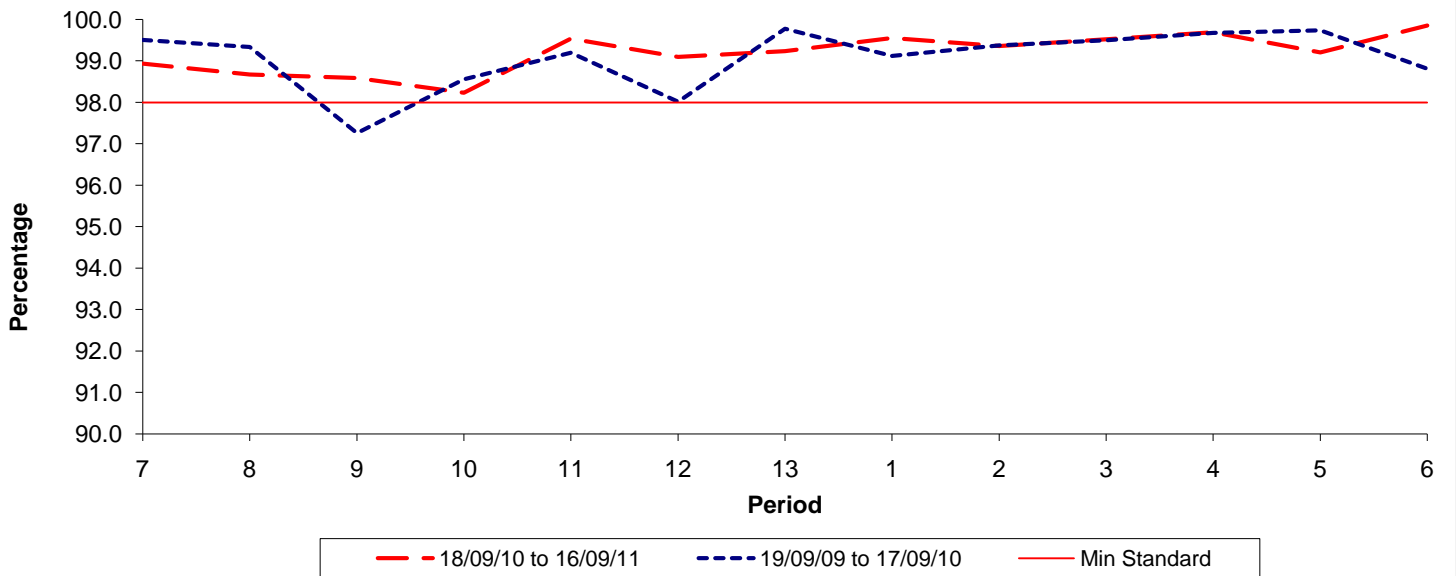

Reliability Performance (Low Frequency)

% Departing On Time

Date Range / Period	7	8	9	10	11	12	13	1	2	3	4	5	6
18/09/10 to 16/09/11	87.70	87.00	86.30	87.20	86.60	90.30	90.90	93.30	91.10	91.00	89.90	93.10	93.40
19/09/09 to 17/09/10	88.70	87.40	81.80	81.40	79.20	87.70	87.80	89.30	90.60	91.20	90.00	89.90	88.80
Min Standard	82.00	82.00	82.00	82.00	82.00	82.00	82.00	82.00	82.00	82.00	82.00	82.00	82.00

On Time figures are based on 12 weeks data

Kilometre Performance

% Kilometres Operated

Date Range / Period	7	8	9	10	11	12	13	1	2	3	4	5	6
18/09/10 to 16/09/11	98.94	98.67	98.59	98.23	99.54	99.10	99.24	99.56	99.36	99.53	99.70	99.21	99.86
19/09/09 to 17/09/10	99.51	99.34	97.26	98.56	99.20	98.02	99.78	99.12	99.38	99.50	99.68	99.74	98.81
Min Standard	98.00	98.00	98.00	98.00	98.00	98.00	98.00	98.00	98.00	98.00	98.00	98.00	98.00

Kilometre figures are based on 4 weeks data