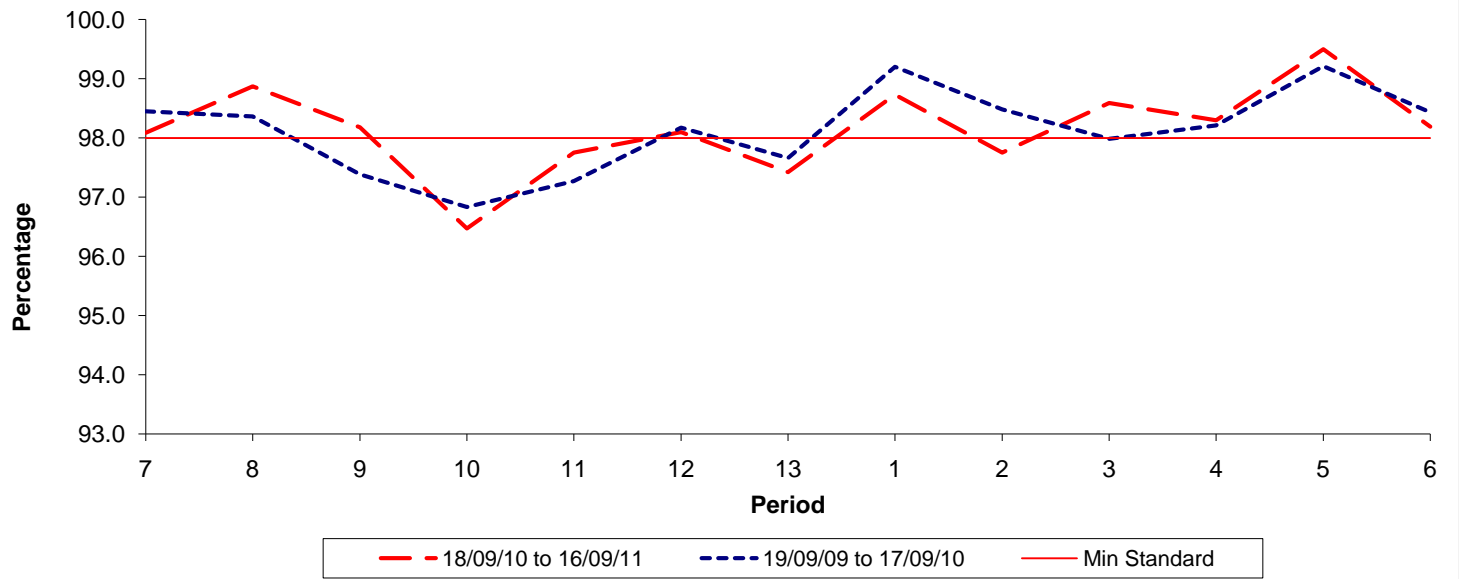

Reliability Performance (Low Frequency)

% Departing On Time

Date Range / Period	7	8	9	10	11	12	13	1	2	3	4	5	6
18/09/10 to 16/09/11	85.90	83.80	83.80	82.60	84.10	79.50	82.80	81.20	82.10	83.40	81.60	83.80	83.80
19/09/09 to 17/09/10	75.10	79.20	81.20	82.10	81.10	81.20	79.50	82.70	83.50	84.60	80.90	80.80	83.00
Min Standard	78.00	78.00	78.00	78.00	78.00	78.00	78.00	78.00	78.00	78.00	78.00	78.00	78.00

On Time figures are based on 12 weeks data

Kilometre Performance

% Kilometres Operated

Date Range / Period	7	8	9	10	11	12	13	1	2	3	4	5	6
18/09/10 to 16/09/11	98.09	98.87	98.18	96.47	97.75	98.10	97.42	98.73	97.75	98.59	98.30	99.50	98.19
19/09/09 to 17/09/10	98.45	98.36	97.38	96.83	97.27	98.17	97.66	99.20	98.48	97.98	98.21	99.21	98.43
Min Standard	98.00	98.00	98.00	98.00	98.00	98.00	98.00	98.00	98.00	98.00	98.00	98.00	98.00

Kilometre figures are based on 4 weeks data