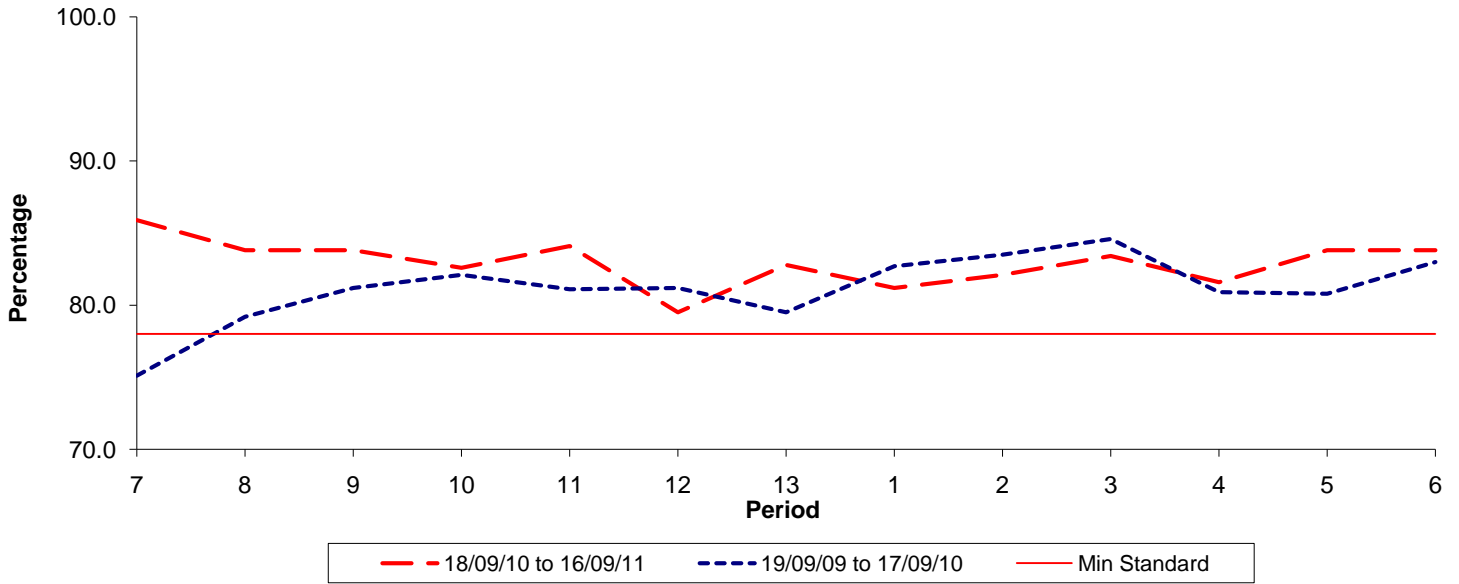

Reliability Performance (Low Frequency)

% Departing On Time

Date Range / Period	7	8	9	10	11	12	13	1	2	3	4	5	6
18/09/10 to 16/09/11	85.90	83.80	83.80	82.60	84.10	79.50	82.80	81.20	82.10	83.40	81.60	83.80	83.80
19/09/09 to 17/09/10	75.10	79.20	81.20	82.10	81.10	81.20	79.50	82.70	83.50	84.60	80.90	80.80	83.00
Min Standard	78.00	78.00	78.00	78.00	78.00	78.00	78.00	78.00	78.00	78.00	78.00	78.00	78.00

On Time figures are based on 12 weeks data

Kilometre Performance

% Kilometres Operated

Date Range / Period	7	8	9	10	11	12	13	1	2	3	4	5	6
18/09/10 to 16/09/11	98.09	98.87	98.18	96.47	97.75	98.10	97.42	98.73	97.75	98.59	98.30	99.50	98.19
19/09/09 to 17/09/10	98.45	98.36	97.38	96.83	97.27	98.17	97.66	99.20	98.48	97.98	98.21	99.21	98.43
Min Standard	98.00	98.00	98.00	98.00	98.00	98.00	98.00	98.00	98.00	98.00	98.00	98.00	98.00

Kilometre figures are based on 4 weeks data