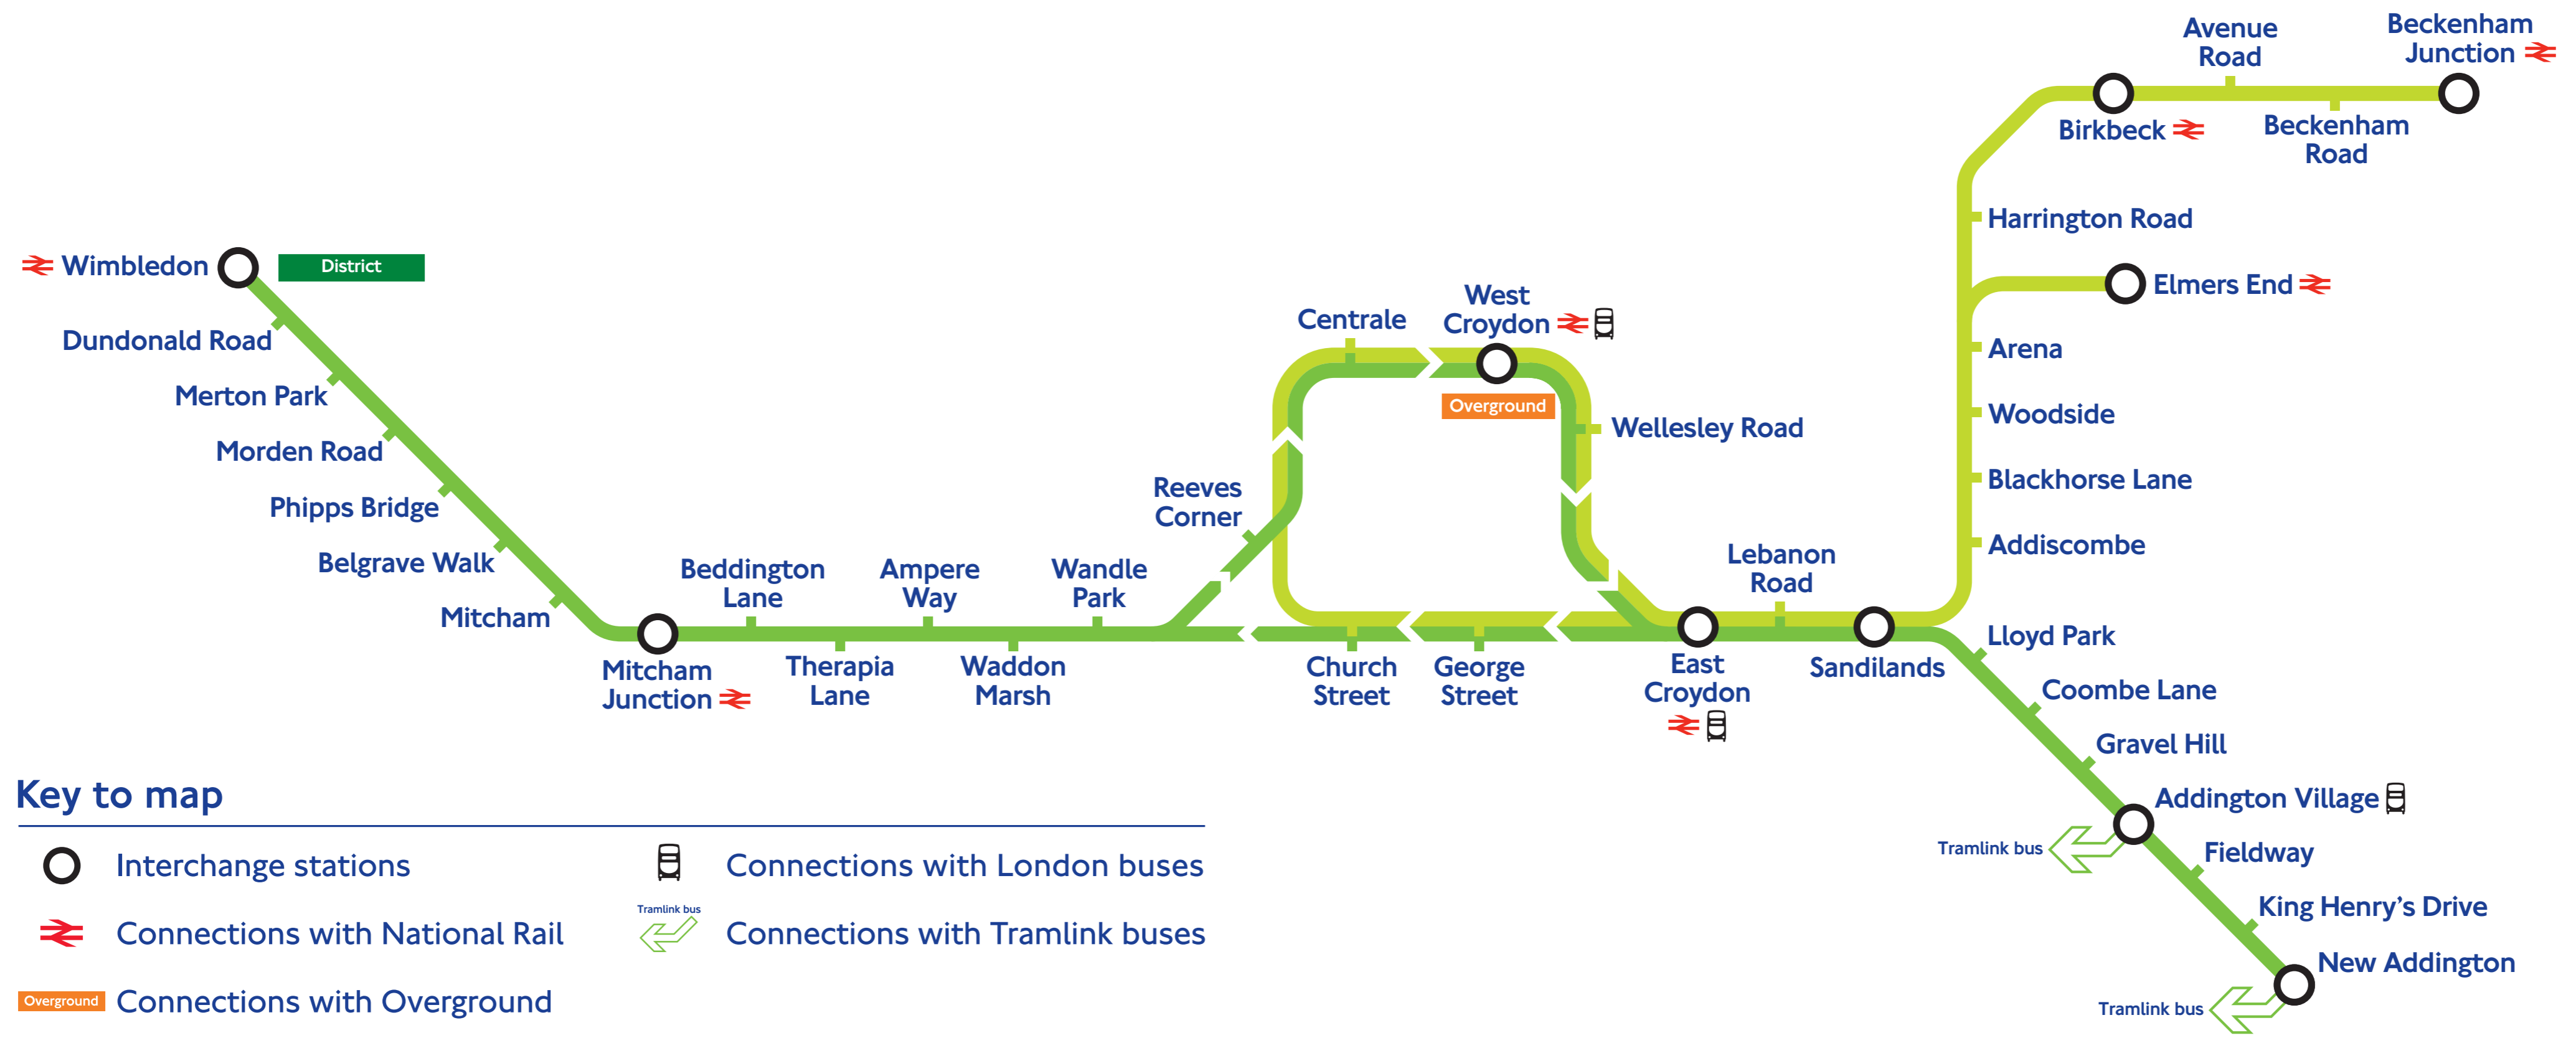

London Tramlink timetable information

Wimbledon

Key to map

- Interchange stations
- Connections with National Rail
- Connections with London buses
- Connections with Overground
- Connections with Tramlink buses

Timetable

Wimbledon to New Addington																				
	First	Morning service								Peak service				Evening service						
Monday to Friday	0539	0559	0619	0639						0653	then every 7/8 mins until	2104		2119	then at 34, 49, 04, 19 mins past until	0019	0034T	0049T		
Saturday	0539	0559	0619	0639	0659	0719	0734	0749	0804	0815	then every 7/8 mins until	1800	1809	1818	1826	1834	then at 49, 04, 19, 34 mins past until	0019	0034T	0049T
Sunday	0719									0734	then at 49, 04, 19, 34 mins past until							0019	0034T	0049T

T = Therapia Lane only.

Tram network frequencies

From	To	Approximate journey time	Peak periods Frequency Mon - Fri: 0730 hrs - 1850 hrs Saturday: 0900 hrs - 1750 hrs	Off-peak periods Frequency Mon - Fri: after 1850 hrs Saturday: before 0900 and after 1750 hrs Sunday: all day	First tram		Last tram (everyday)	
					Monday - Saturday	Sunday	Depart	Arrive
Elmers End	West Croydon	15 mins	12 mins	15 mins	0451	0721	0021T	0039
West Croydon	Elmers End	16 mins	12 mins	15 mins	0429	0659	0044	0059
Beckenham Junction	West Croydon	22 mins	12 mins	15 mins	0535	0720	0020T	0044
West Croydon	Beckenham Junction	24 mins	12 mins	15 mins	0509	0654	0039	0101
New Addington	Wimbledon	43 mins	7/8 mins Δ	15 mins♦	0450	0638*	2353†	0035
Wimbledon	New Addington	45 mins	7/8 mins Δ	15 mins♦	0539*	0719*	0019†	0103

Times shown above are a guide only. Please see timetable leaflet or departure times posters at each stop for full details.
♦ New Addington to Wimbledon and Wimbledon to New Addington is 20 minutes before 0600 Monday - Saturday.
† Later trams run to Therapia Lane and do not serve Centrale and West Croydon. * Earlier trams start from Therapia Lane. † Later trams run to Therapia Lane only.
The services from Elmers End and Beckenham Junction to/from West Croydon each run every 10 minutes 0700-0930 Monday-Friday.
Δ Until 2100 Monday - Friday.