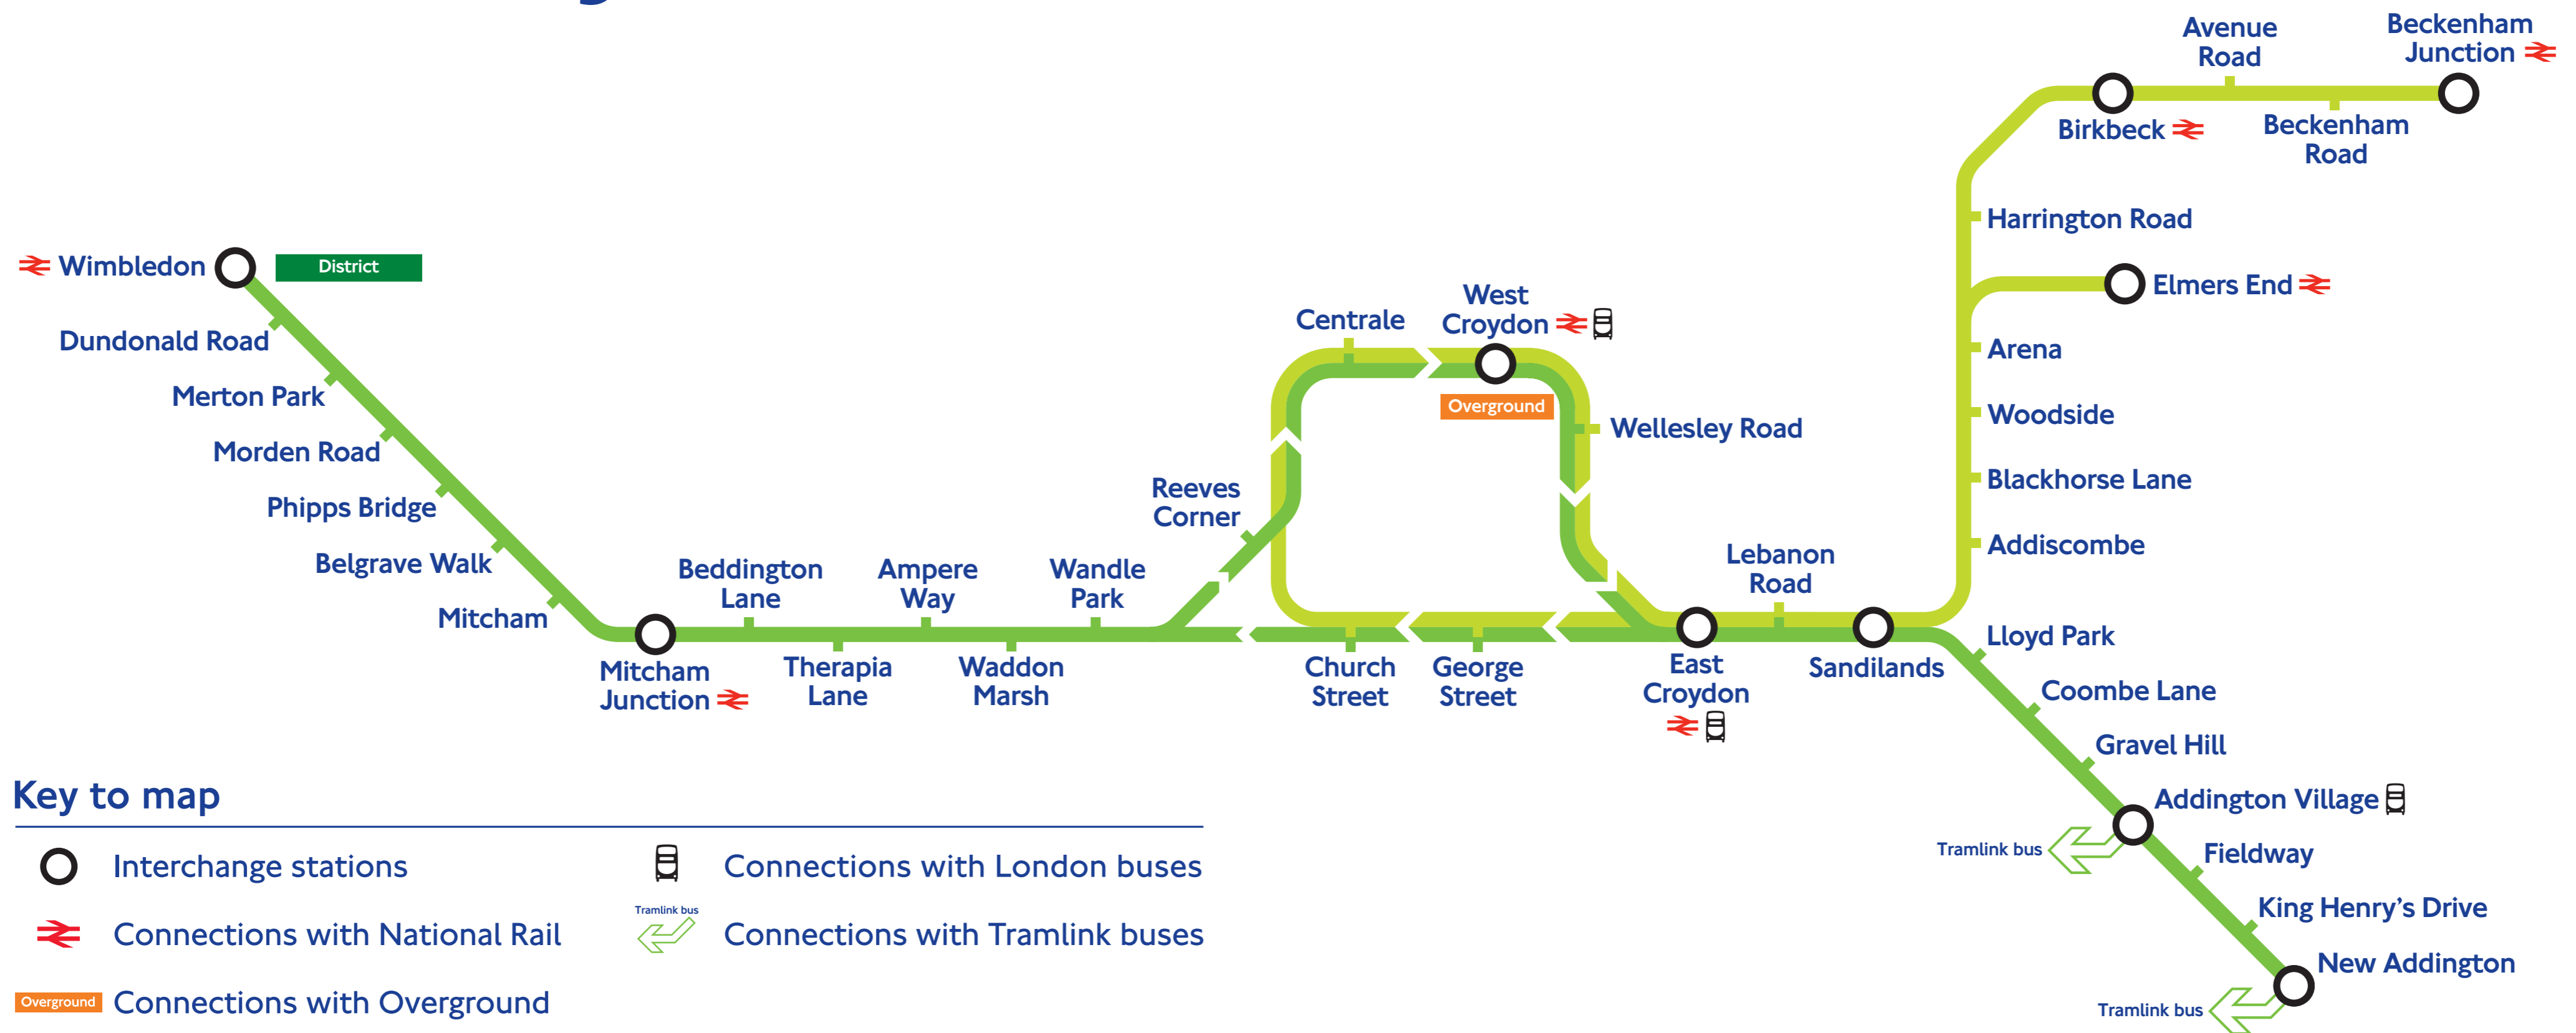

London Tramlink timetable information

Wellesley Road

Key to map

- Interchange stations
- Connections with National Rail
- Connections with Overground
- Connections with London buses
- Connections with Tramlink buses

Timetable

Wellesley Road to New Addington

	First	Morning service													Peak service				Evening service				
Monday to Friday	0427	0447	0507	0524	0542	0555	0604	0617	0624	0631	0638	0644	0656	0704	0711	0719	then every 7/8 mins until 2129	2144	then at 59, 14, 29, 44 mins past until	0044			
Saturday	0427	0447	0507	0527	0547	0600	0604	0624	0644	0700	0704	0724	0744	then every 7/12 mins until	0840	then every 7/8 mins until	1826	1835	1844	1851	1859	then at 14, 29, 44, 59 mins past until	0044
Sunday	0614														0629	then at 44, 59, 14, 29 mins past until				0044			

Wellesley Road to Beckenham Junction

	First	Morning service										Peak service				Evening service			
Monday to Friday	0511	0526	0541	0552	0603	0607	0625					0633	then every 12 mins until	1906	1918	1929	1941	then at 56, 11, 26, 41 mins past until	0041
Saturday	0511	0526	0541	then at 56, 11, 26, 41 mins past until				0756	0804	0811	0826	0842	then every 12 mins until	1806	1818	1829	1841	then at 56, 11, 26, 41 mins past until	0041
Sunday	0656											0711	then at 26, 41, 56, 11 mins past until				0041		

Every 10 minutes 0700-0930 Monday - Friday

Wellesley Road to Elmers End

	First	Morning service										Peak service				Evening service			
Monday to Friday	0431	0501	0530	0547	0601	0616	0627	0632					0647	then every 12 mins until	1900	1916	1931	then at 46, 01, 16, 31 mins past until	0046
Saturday	0431	0501	0531	then at 46, 01, 16, 31 mins past until				0816	0824	0833	0848	then every 12 mins until	1800	1816	1831	then at 46, 01, 16, 31 mins past until	0046		
Sunday	0701											0716	then at 31, 46, 01, 16 mins past until				0046		

Every 10 minutes 0700-0930 Monday - Friday

Tram network frequencies

From	To	Approximate journey time	Peak periods Frequency Mon - Fri: 0730 hrs - 1850 hrs Saturday: 0900 hrs - 1750 hrs	Off-peak periods Frequency Mon - Fri: after 1850 hrs Saturday: before 0900 and after 1750 hrs Sunday: all day	First tram		Last tram (everyday)	
					Monday - Saturday	Sunday	Depart	Arrive
Elmers End	West Croydon	15 mins	12 mins	15 mins	0451	0721	0021T	0039
West Croydon	Elmers End	16 mins	12 mins	15 mins	0429	0659	0044	0059
Beckenham Junction	West Croydon	22 mins	12 mins	15 mins	0535	0720	0020T	0044
West Croydon	Beckenham Junction	24 mins	12 mins	15 mins	0509	0654	0039	0101
New Addington	Wimbledon	43 mins	7/8 mins Δ	15 mins♦	0450	0638*	2353†	0035
Wimbledon	New Addington	45 mins	7/8 mins Δ	15 mins♦	0539*	0719*	0019†	0103

Times shown above are a guide only. Please see timetable leaflet or departure times posters at each stop for full details.
♦ New Addington to Wimbledon and Wimbledon to New Addington is 20 minutes before 0600 Monday - Saturday.
† Later trams run to Therapia Lane and do not serve Centrale and West Croydon. * Earlier trams start from Therapia Lane. ‡ Later trams run to Therapia Lane only.
The services from Elmers End and Beckenham Junction to/from West Croydon each run every 10 minutes 0700-0930 Monday-Friday.
Δ Until 2100 Monday - Friday.