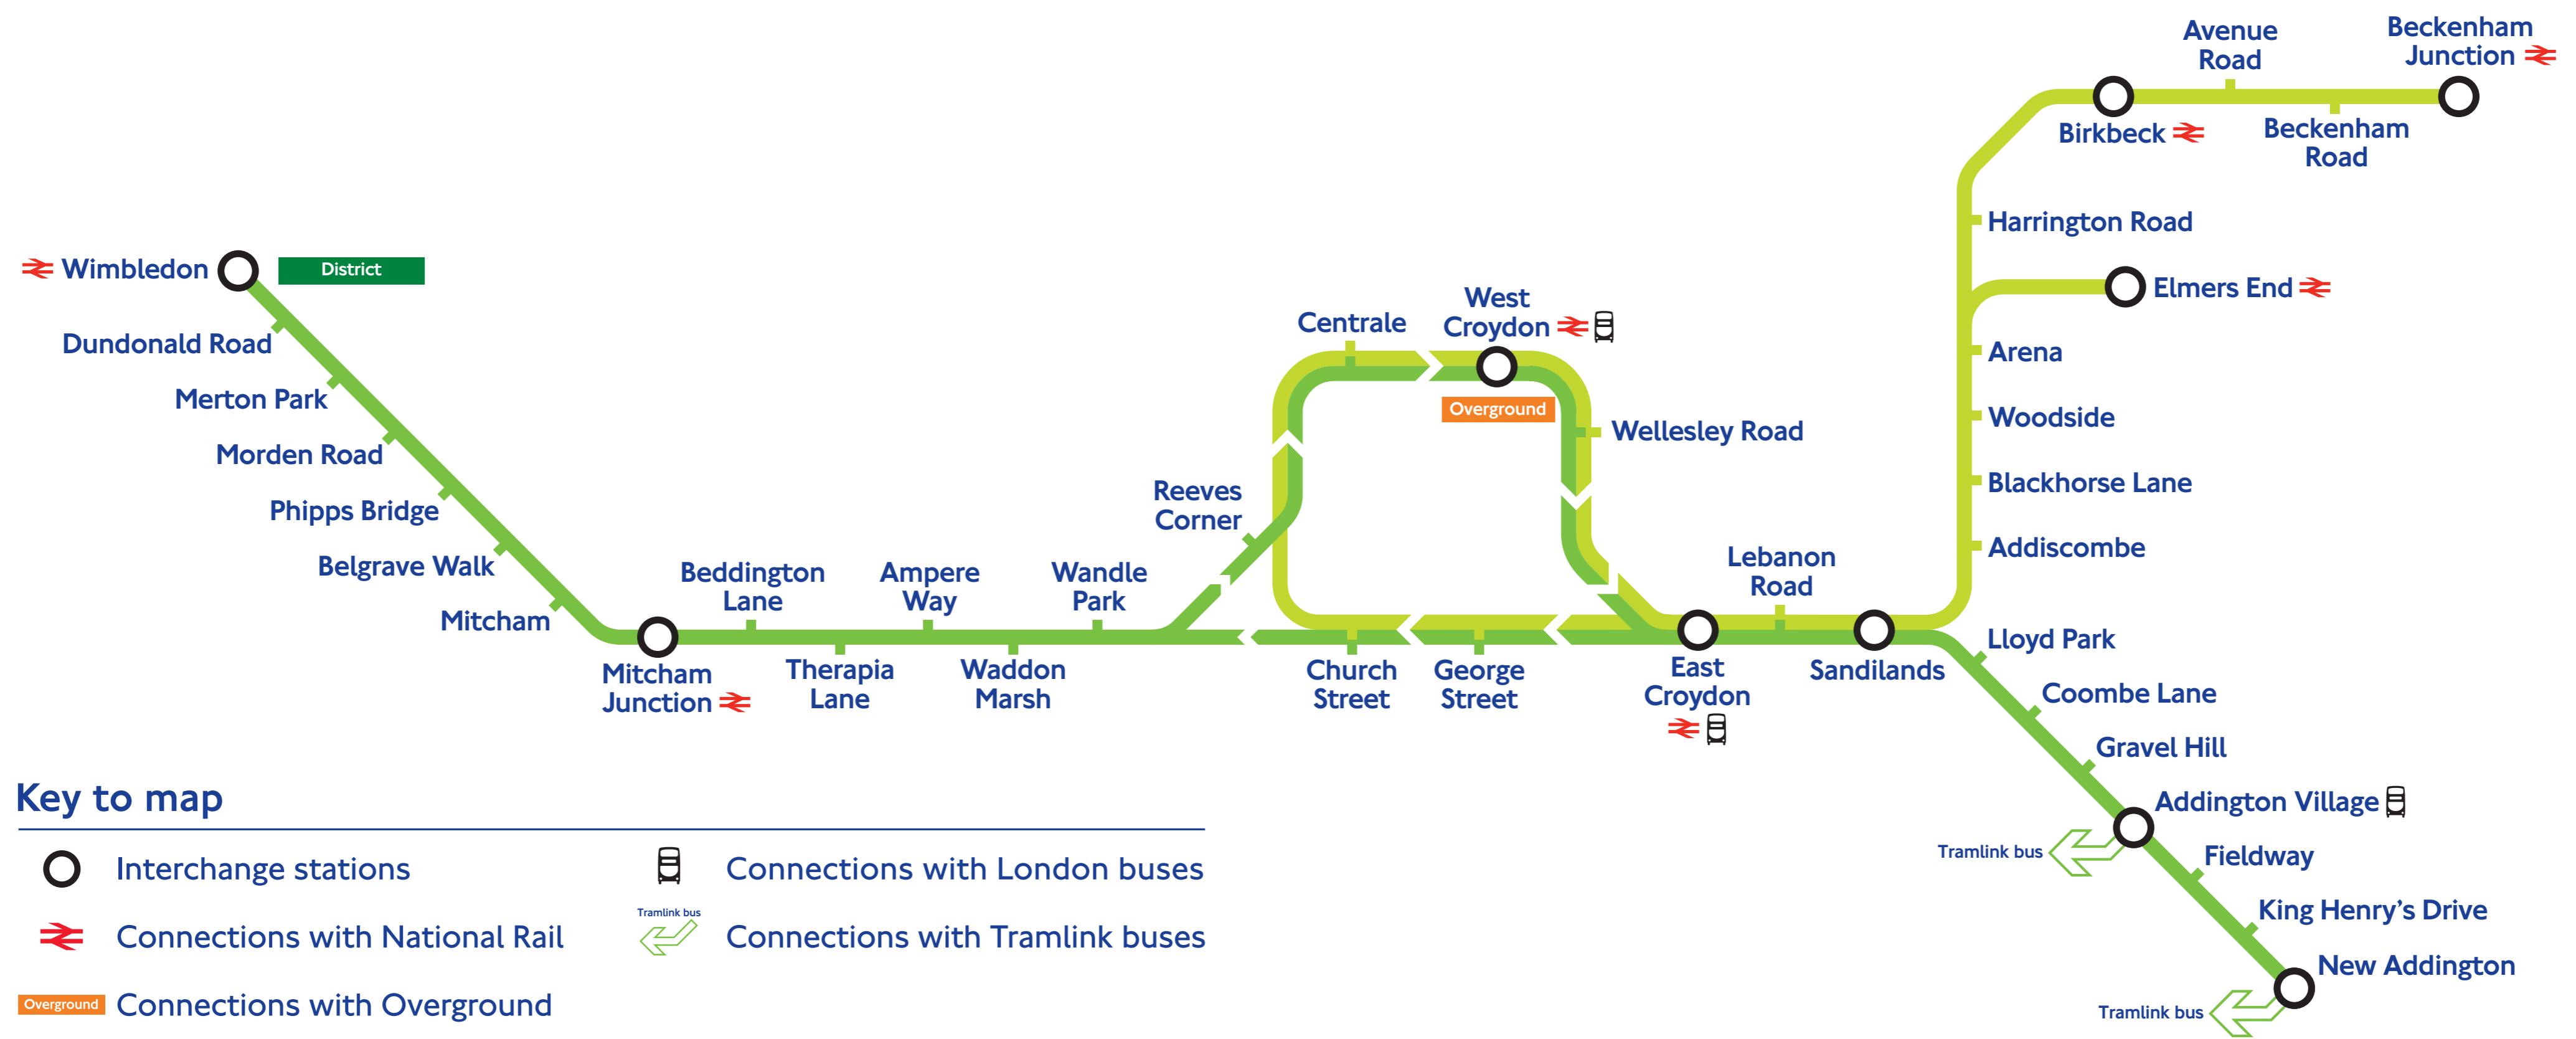

# London Tramlink timetable information

### Key to map

- Interchange stations
- Connections with National Rail
- Connections with Overground
- Connections with London buses
- Connections with Tramlink buses

Additional journeys to Therapia Lane: Mon-Fri 2057, 2112, 2127, 2142, 2157, 2212  
Sat 1826, 1838, 1853, 1908, 1927, 1942  
T = Therapia Lane only.

Times shown above are a guide only. Please see timetable leaflet or departure times posters at each stop for full details.  
 ♦ New Addington to Wimbledon and Wimbledon to New Addington is 20 minutes before 0600 Monday - Saturday.  
 † Later trams run to Therapia Lane and do not serve Centrale and West Croydon. \* Earlier trams start from Therapia Lane. † Later trams run to Therapia Lane only.  
 The services from Elmers End and Beckenham Junction to/from West Croydon each run every 10 minutes 0700-0930 Monday-Friday.  
 Δ Until 2100 Monday - Friday.