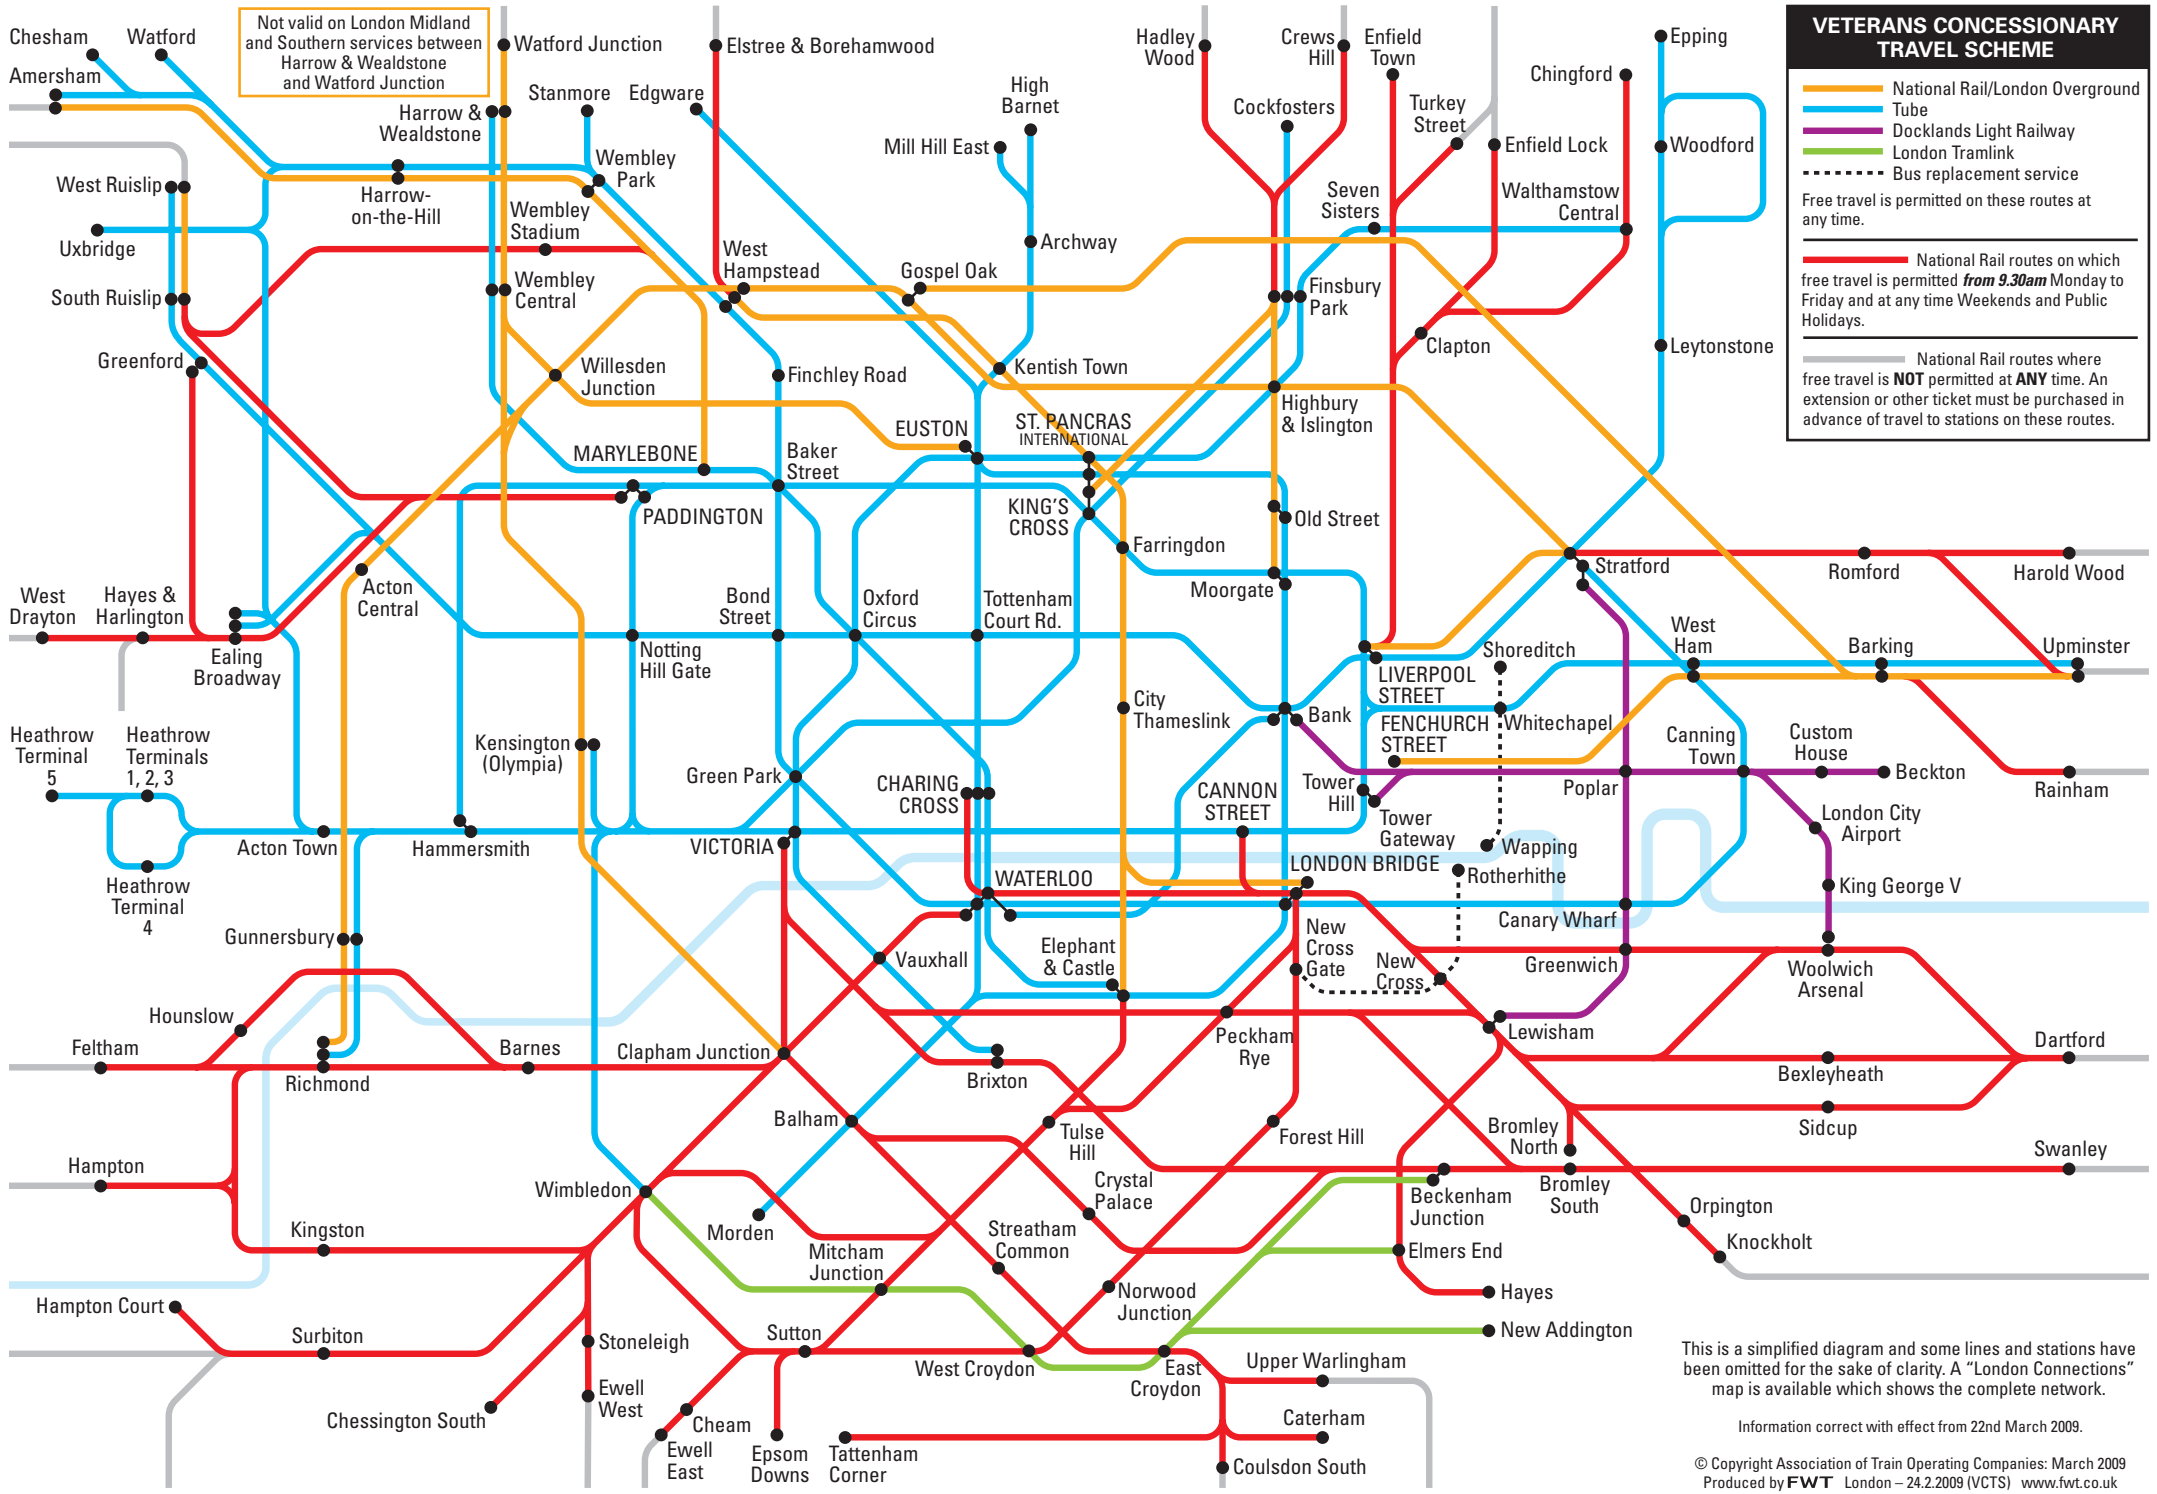

VETERANS CONCESSIONARY TRAVEL SCHEME

- National Rail/London Overground
- Tube
- Docklands Light Railway
- London Tramlink
- - - Bus replacement service

Free travel is permitted on these routes at any time.

— National Rail routes on which free travel is permitted **from 9.30am** Monday to Friday and at any time Weekends and Public Holidays.

— National Rail routes where free travel is **NOT** permitted at **ANY** time. An extension or other ticket must be purchased in advance of travel to stations on these routes.

Not valid on London Midland and Southern services between Harrow & Wealdstone and Watford Junction

This is a simplified diagram and some lines and stations have been omitted for the sake of clarity. A "London Connections" map is available which shows the complete network.