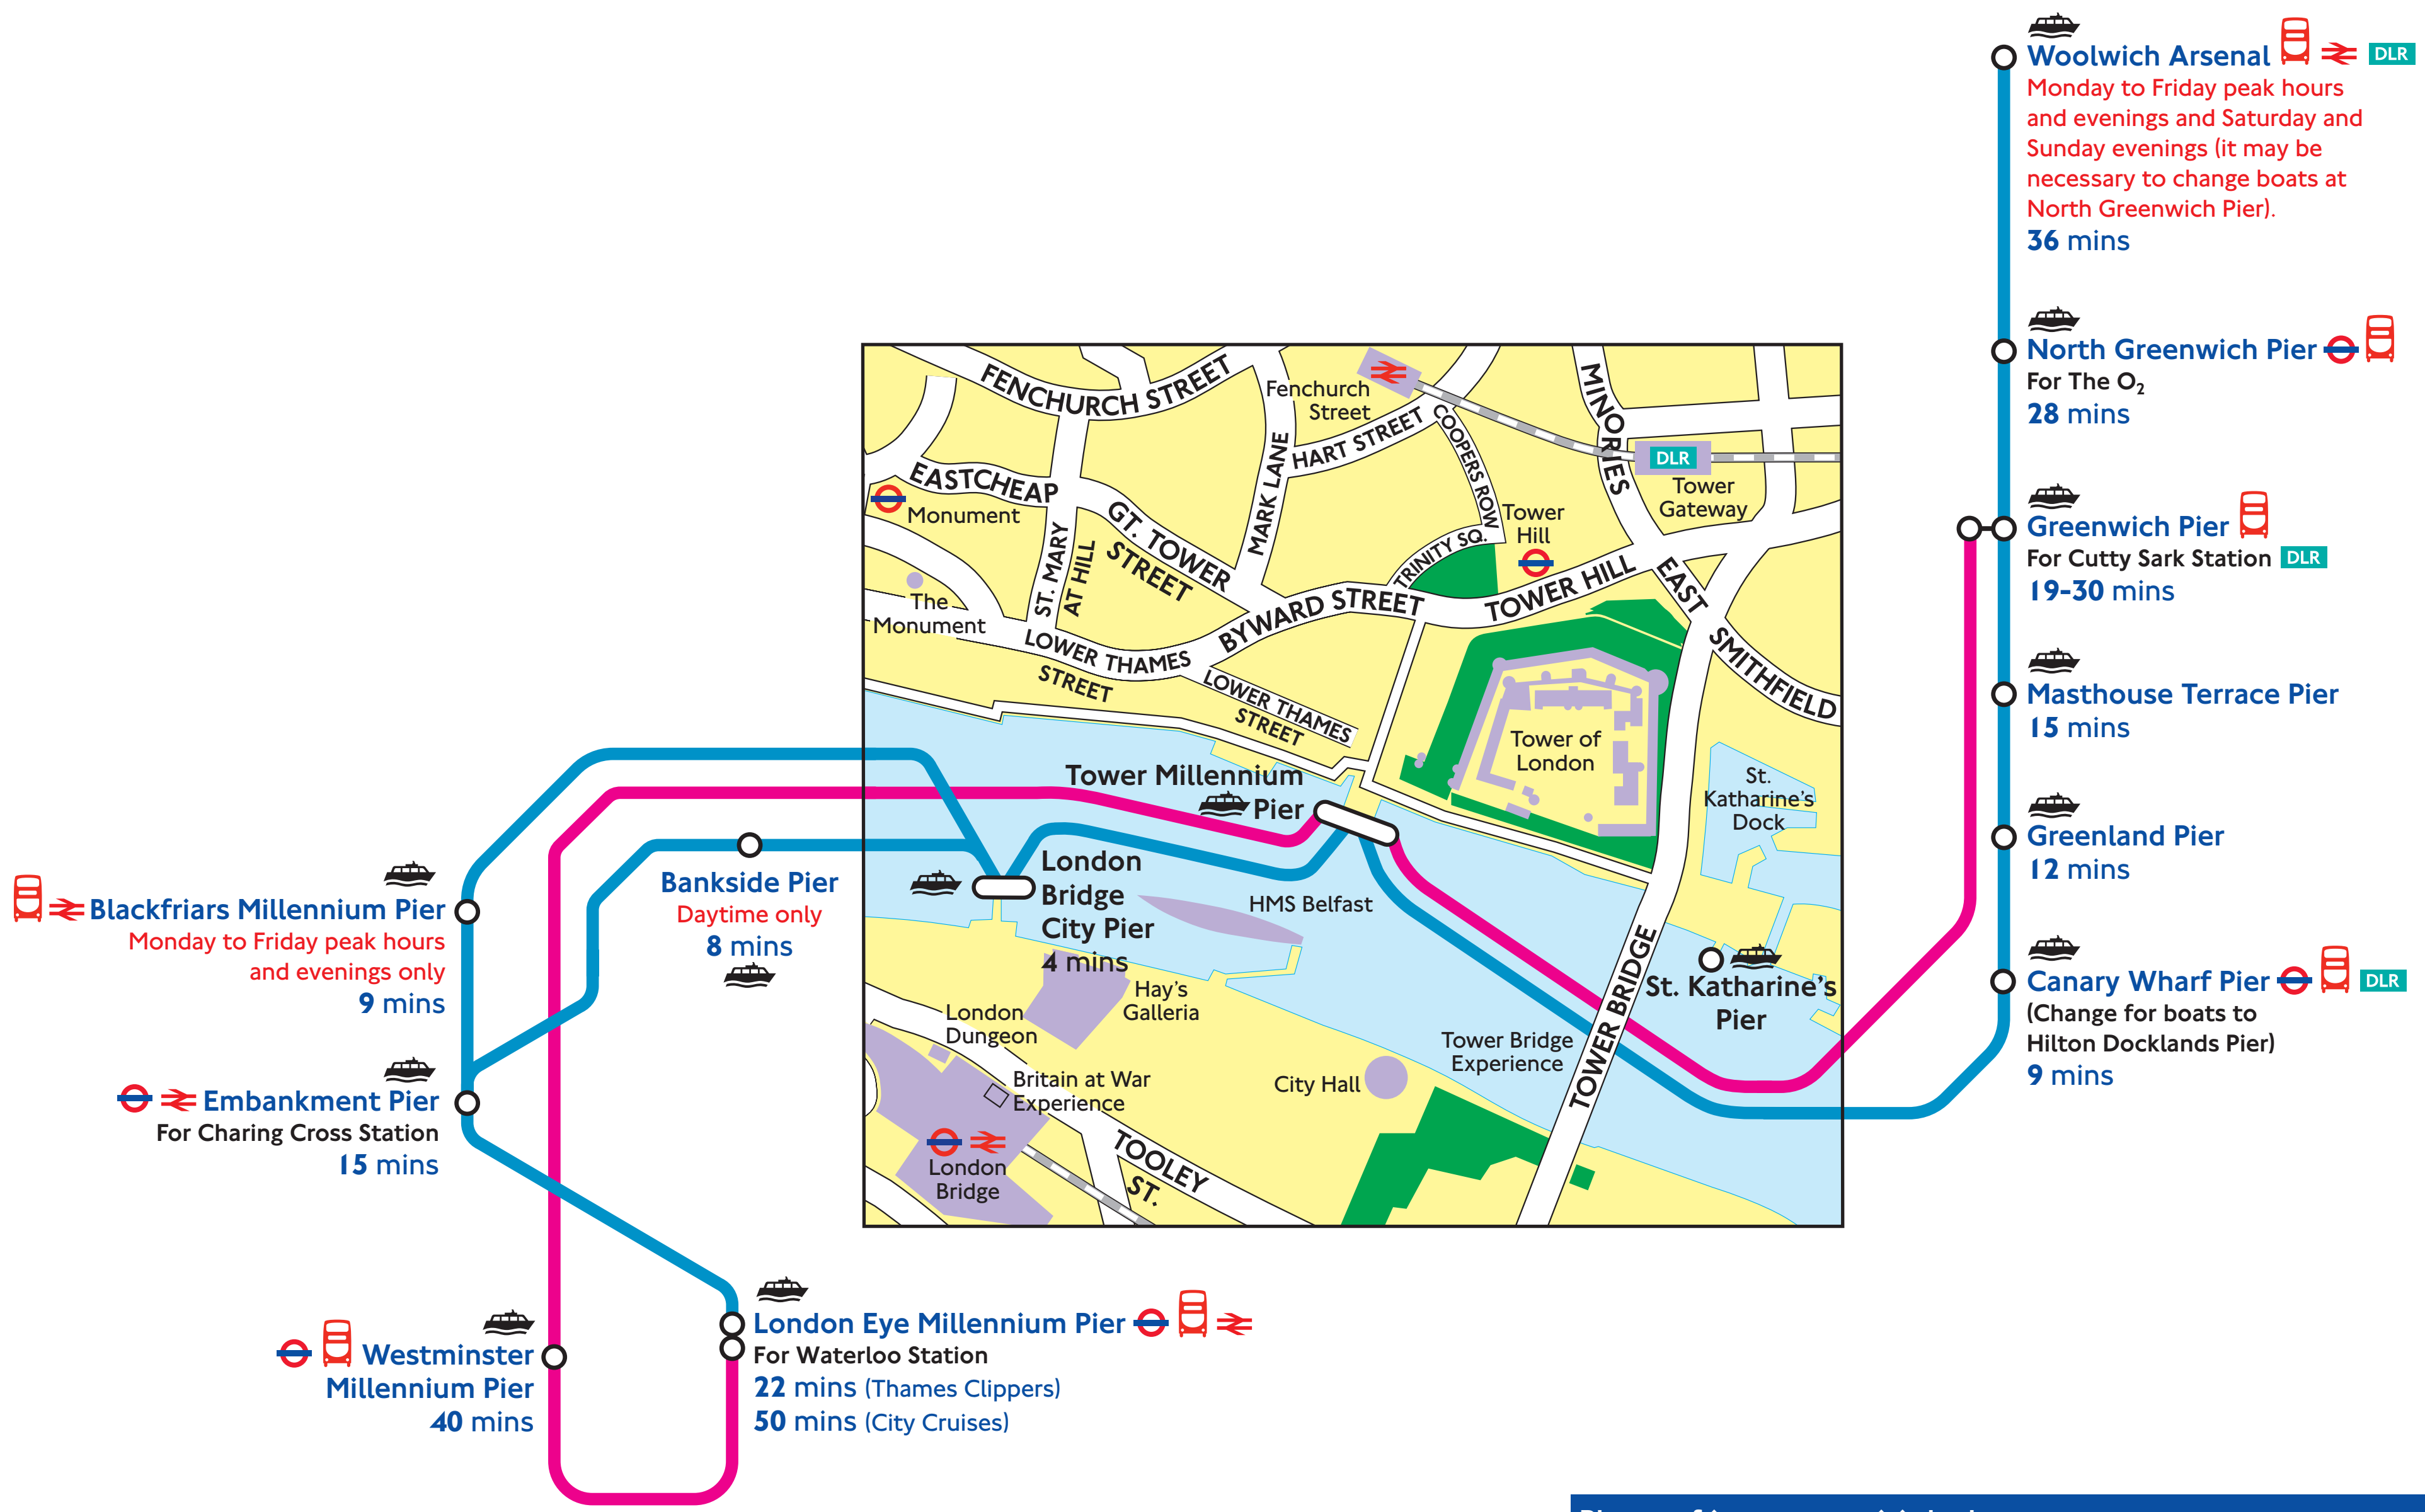

Boats from Tower Millennium Pier

Places of interest within walking distance of Tower Millennium Pier (Please see map)

- St. Katharine's Dock
 - Tower Bridge Experience
 - Tower of London
- or cross the River for
- Britain at War Museum
 - City Hall
 - Hay's Galleria
 - HMS Belfast
 - London Dungeon

Key to boat services

from Tower Millennium Pier to:-

- Greenwich or Westminster and London Eye
Operated by City Cruises
- London Bridge City, Bankside, Blackfriars, Embankment and London Eye or Canary Wharf, Greenland, Masthouse Terrace, Greenwich, North Greenwich and Woolwich Arsenal
Operated by Thames Clippers