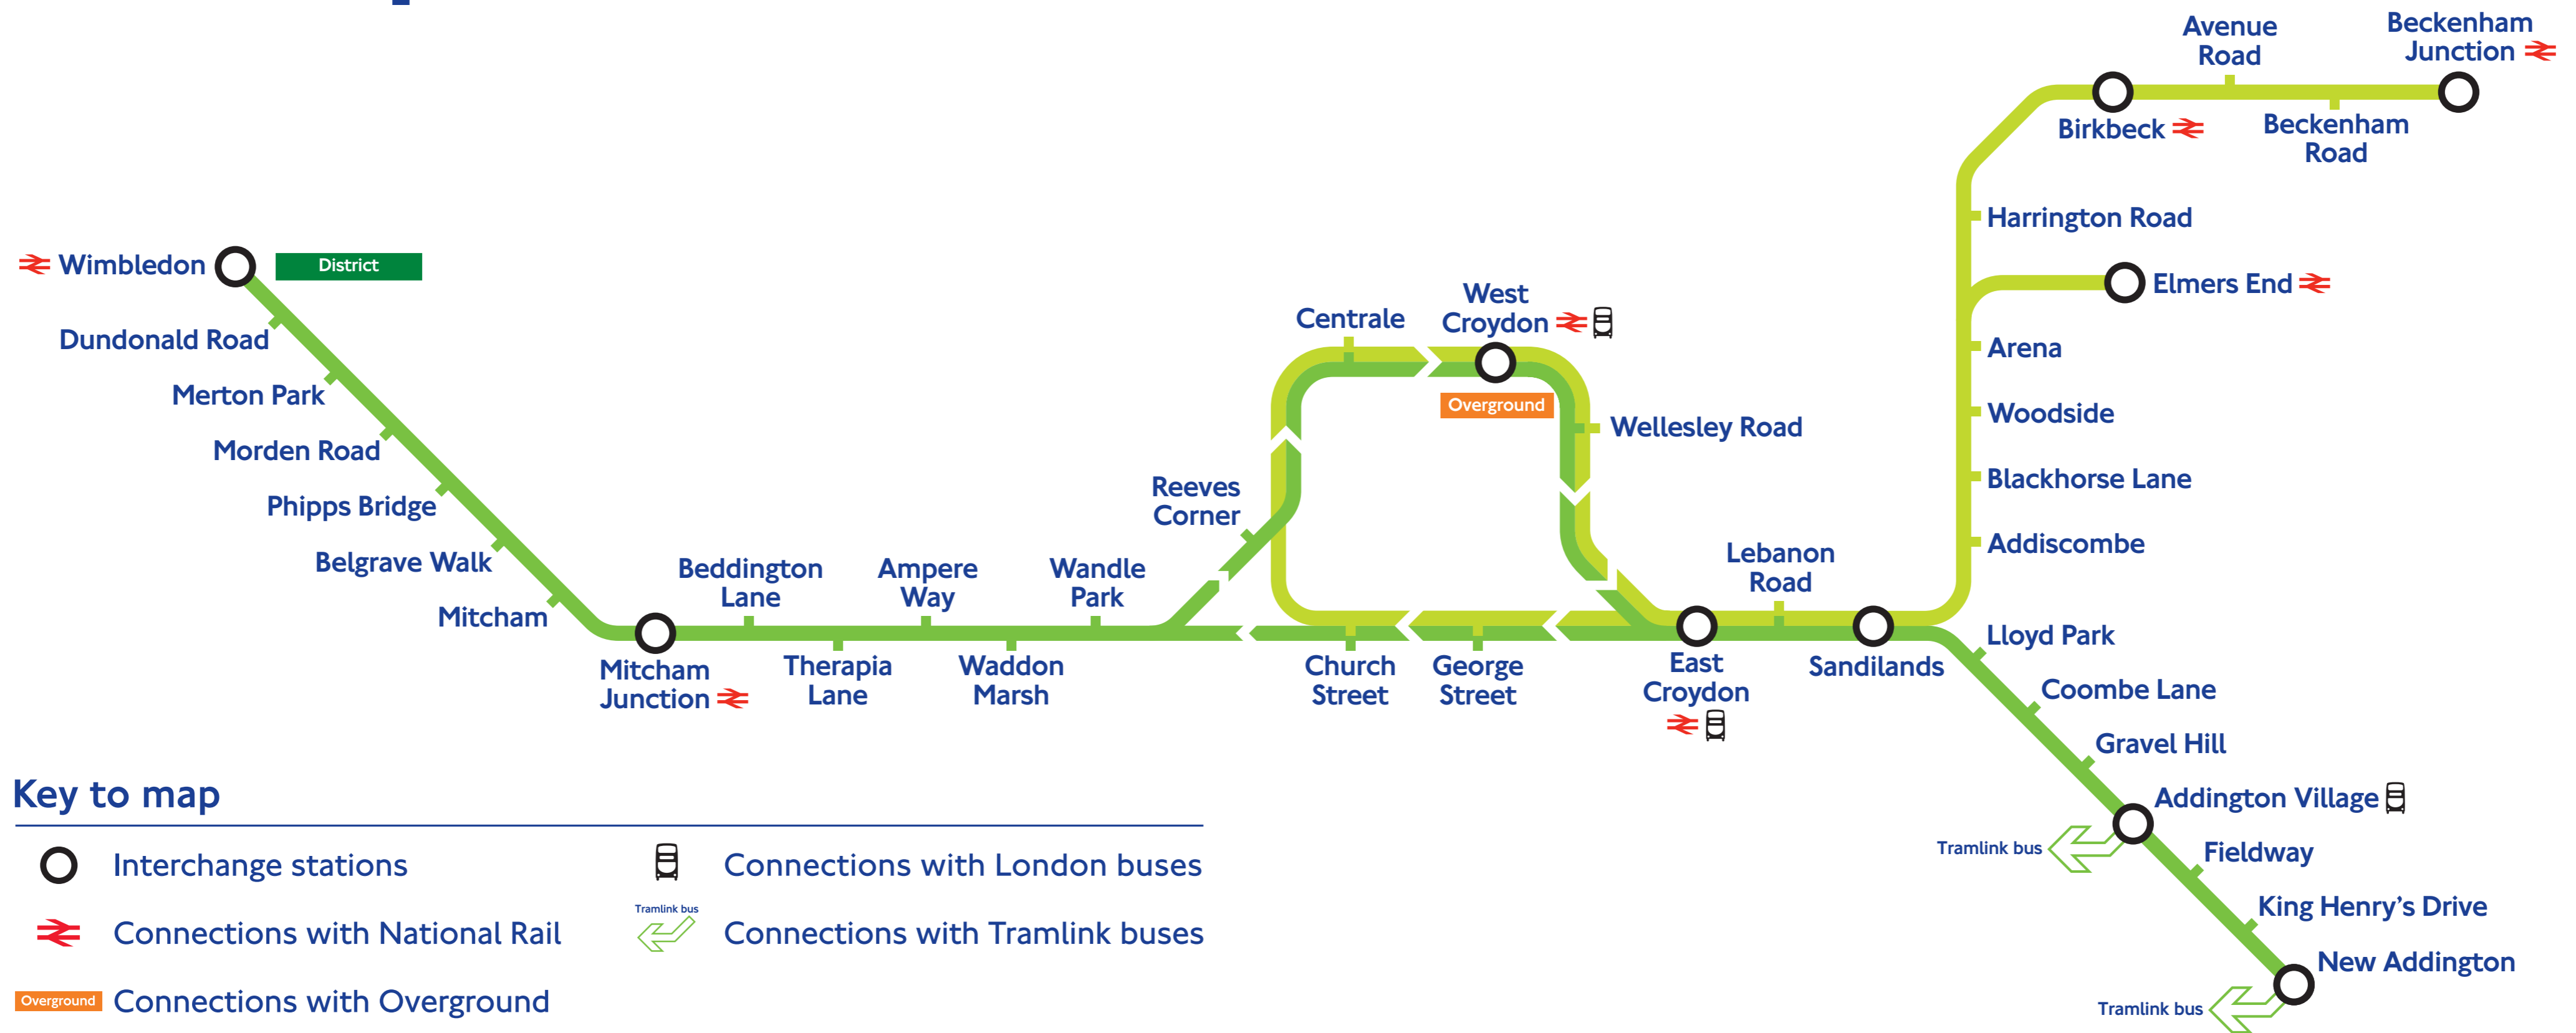

London Tramlink timetable information

Therapia Lane

Timetable

Therapia Lane to Wimbledon

	First	Morning service												Peak service			Evening service		
Monday to Friday	0518	0538	0558	0618	0633	0648	0700							0711	then every 7/8 mins until	2051	2106	then at 21, 36, 51, 06 mins past until	0021
Saturday	0518	0538	0558	0618	0638	0653	0708	0723	0738	0753	0808	0823	0838	0848	then every 7/8 mins until	1811	1821	then at 36, 51, 06, 21 mins past until	0021
Sunday	0706													0721	then at 36, 51, 06, 21 mins past until				0021

Tram network frequencies

From	To	Approximate journey time	Peak periods Frequency Mon - Fri: 0730 hrs - 1850 hrs Saturday: 0900 hrs - 1750 hrs	Off-peak periods Frequency Mon - Fri: after 1850 hrs Saturday: before 0900 and after 1750 hrs Sunday: all day	First tram		Last tram (everyday)	
					Monday - Saturday	Sunday	Depart	Arrive
Elmers End	West Croydon	15 mins	12 mins	15 mins	0451	0721	0021T	0039
West Croydon	Elmers End	16 mins	12 mins	15 mins	0429	0659	0044	0059
Beckenham Junction	West Croydon	22 mins	12 mins	15 mins	0535	0720	0020T	0044
West Croydon	Beckenham Junction	24 mins	12 mins	15 mins	0509	0654	0039	0101
New Addington	Wimbledon	43 mins	7/8 mins Δ	15 mins♦	0450	0638*	2353†	0035
Wimbledon	New Addington	45 mins	7/8 mins Δ	15 mins♦	0539*	0719*	0019†	0103

Times shown above are a guide only. Please see timetable leaflet or departure times posters at each stop for full details.
 ♦ New Addington to Wimbledon and Wimbledon to New Addington is 20 minutes before 0600 Monday - Saturday.
 † Later trams run to Therapia Lane and do not serve Centrale and West Croydon. * Earlier trams start from Therapia Lane. † Later trams run to Therapia Lane only.
 The services from Elmers End and Beckenham Junction to/from West Croydon each run every 10 minutes 0700-0930 Monday-Friday.
 Δ Until 2100 Monday - Friday.