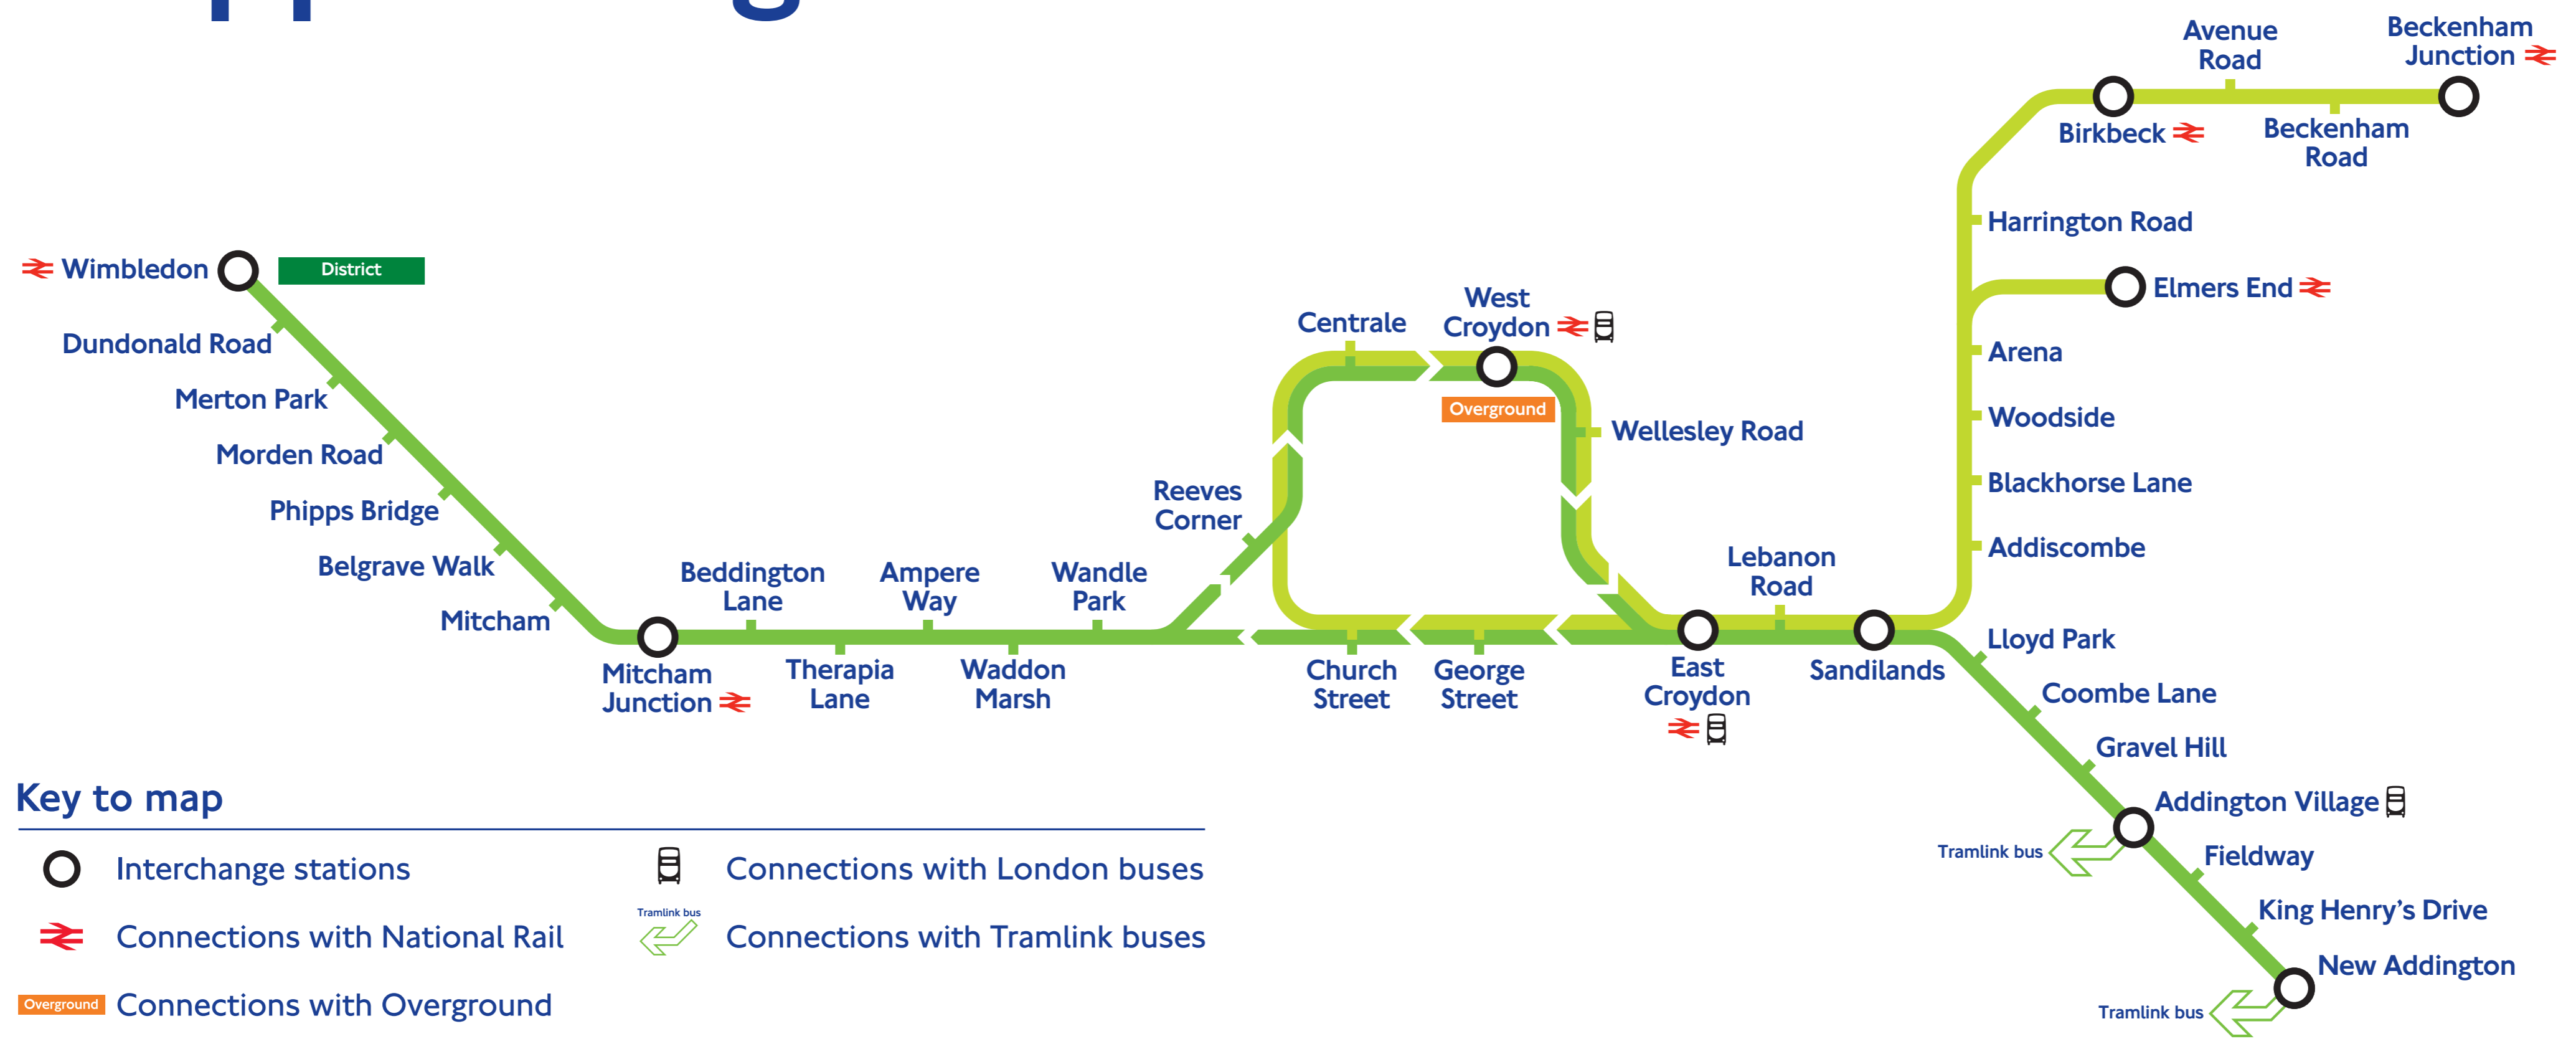

London Tramlink timetable information

Phipps Bridge

Timetable

Phipps Bridge to Wimbledon

	First	Morning service										Peak service			Evening service		
Monday to Friday	0526	0546	0606	0626	0641	0649	0656	0703	0709			0720	then every 7/8 mins until	2059	2114	then at 29, 44, 59, 14 mins past until	0029
Saturday	0526	0546	0606	0626	0646	0701	0716	0731	0746	0801	then every 7/10 mins until	0857	then every 7/8 mins until	1820	1830	then at 44, 59, 14, 29 mins past until	0029
Sunday	0659											0714	then at 29, 44, 59, 14 mins past until				0029

T = Therapia Lane only.

Tram network frequencies

From	To	Approximate journey time	Peak periods Frequency Mon - Fri: 0730 hrs - 1850 hrs Saturday: 0900 hrs - 1750 hrs	Off-peak periods Frequency Mon - Fri: after 1850 hrs Saturday: before 0900 and after 1750 hrs Sunday: all day	First tram		Last tram (everyday)	
					Monday - Saturday	Sunday	Depart	Arrive
Elmers End	West Croydon	15 mins	12 mins	15 mins	0451	0721	0021T	0039
West Croydon	Elmers End	16 mins	12 mins	15 mins	0429	0659	0044	0059
Beckenham Junction	West Croydon	22 mins	12 mins	15 mins	0535	0720	0020T	0044
West Croydon	Beckenham Junction	24 mins	12 mins	15 mins	0509	0654	0039	0101
New Addington	Wimbledon	43 mins	7/8 mins Δ	15 mins♦	0450	0638*	2353†	0035
Wimbledon	New Addington	45 mins	7/8 mins Δ	15 mins♦	0539*	0719*	0019†	0103

Times shown above are a guide only. Please see timetable leaflet or departure times posters at each stop for full details.
 ♦ New Addington to Wimbledon and Wimbledon to New Addington is 20 minutes before 0600 Monday - Saturday.
 † Later trams run to Therapia Lane and do not serve Centrale and West Croydon. * Earlier trams start from Therapia Lane. † Later trams run to Therapia Lane only.
 The services from Elmers End and Beckenham Junction to/from West Croydon each run every 10 minutes 0700-0930 Monday-Friday.
 Δ Until 2100 Monday - Friday.