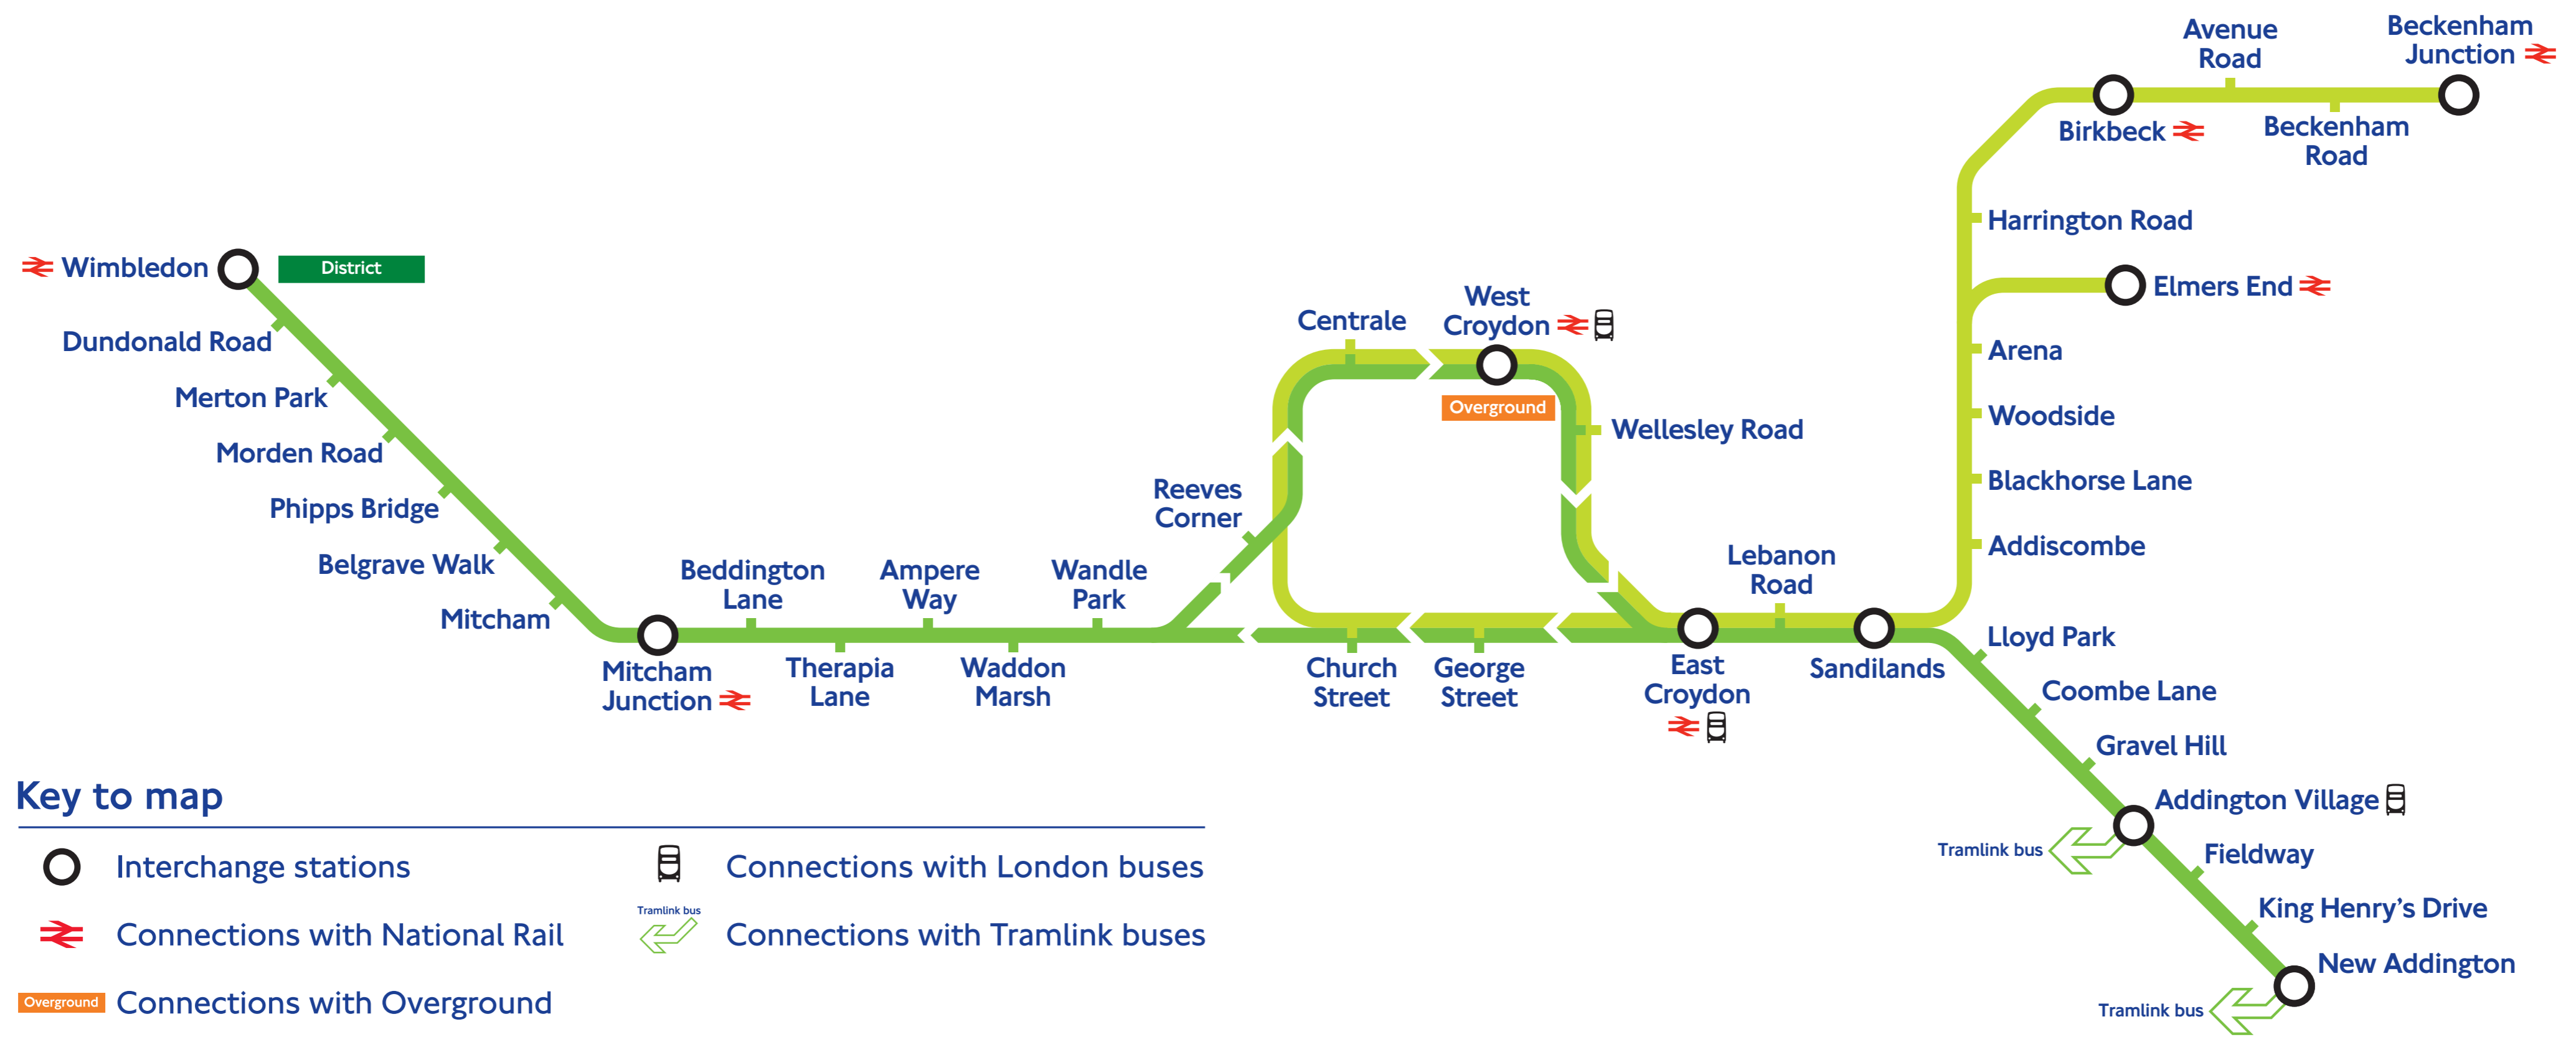

London Tramlink timetable information

Mitcham

Timetable

Mitcham to Wimbledon

	First	Morning service										Peak service			Evening service		
Monday to Friday	0524	0544	0604	0624	0639	0647	0654	0700	0706			0717	then every 7/8 mins until	2057	2112	then at 27, 42, 57, 12 mins past until	0027
Saturday	0524	0544	0604	0624	0644	0659	0714	0729	0744	0759	then every 7/10 mins until	0854	then every 7/8 mins until	1817	1827	then at 42, 57, 12, 27 mins past until	0027
Sunday	0657											0712	then at 27, 42, 57, 12 mins past until				0027

T = Therapia Lane only.

Tram network frequencies

From	To	Approximate journey time	Peak periods Frequency Mon - Fri: 0730 hrs - 1850 hrs Saturday: 0900 hrs - 1750 hrs	Off-peak periods Frequency Mon - Fri: after 1850 hrs Saturday: before 0900 and after 1750 hrs Sunday: all day	First tram		Last tram (everyday)	
					Monday - Saturday	Sunday	Depart	Arrive
Elmers End	West Croydon	15 mins	12 mins	15 mins	0451	0721	0021T	0039
West Croydon	Elmers End	16 mins	12 mins	15 mins	0429	0659	0044	0059
Beckenham Junction	West Croydon	22 mins	12 mins	15 mins	0535	0720	0020T	0044
West Croydon	Beckenham Junction	24 mins	12 mins	15 mins	0509	0654	0039	0101
New Addington	Wimbledon	43 mins	7/8 mins Δ	15 mins♦	0450	0638*	2353†	0035
Wimbledon	New Addington	45 mins	7/8 mins Δ	15 mins♦	0539*	0719*	0019†	0103

Times shown above are a guide only. Please see timetable leaflet or departure times posters at each stop for full details.
 ♦ New Addington to Wimbledon and Wimbledon to New Addington is 20 minutes before 0600 Monday - Saturday.
 T Later trams run to Therapia Lane and do not serve Centrale and West Croydon. * Earlier trams start from Therapia Lane. † Later trams run to Therapia Lane only.
 The services from Elmers End and Beckenham Junction to/from West Croydon each run every 10 minutes 0700-0930 Monday-Friday.
 Δ Until 2100 Monday - Friday.