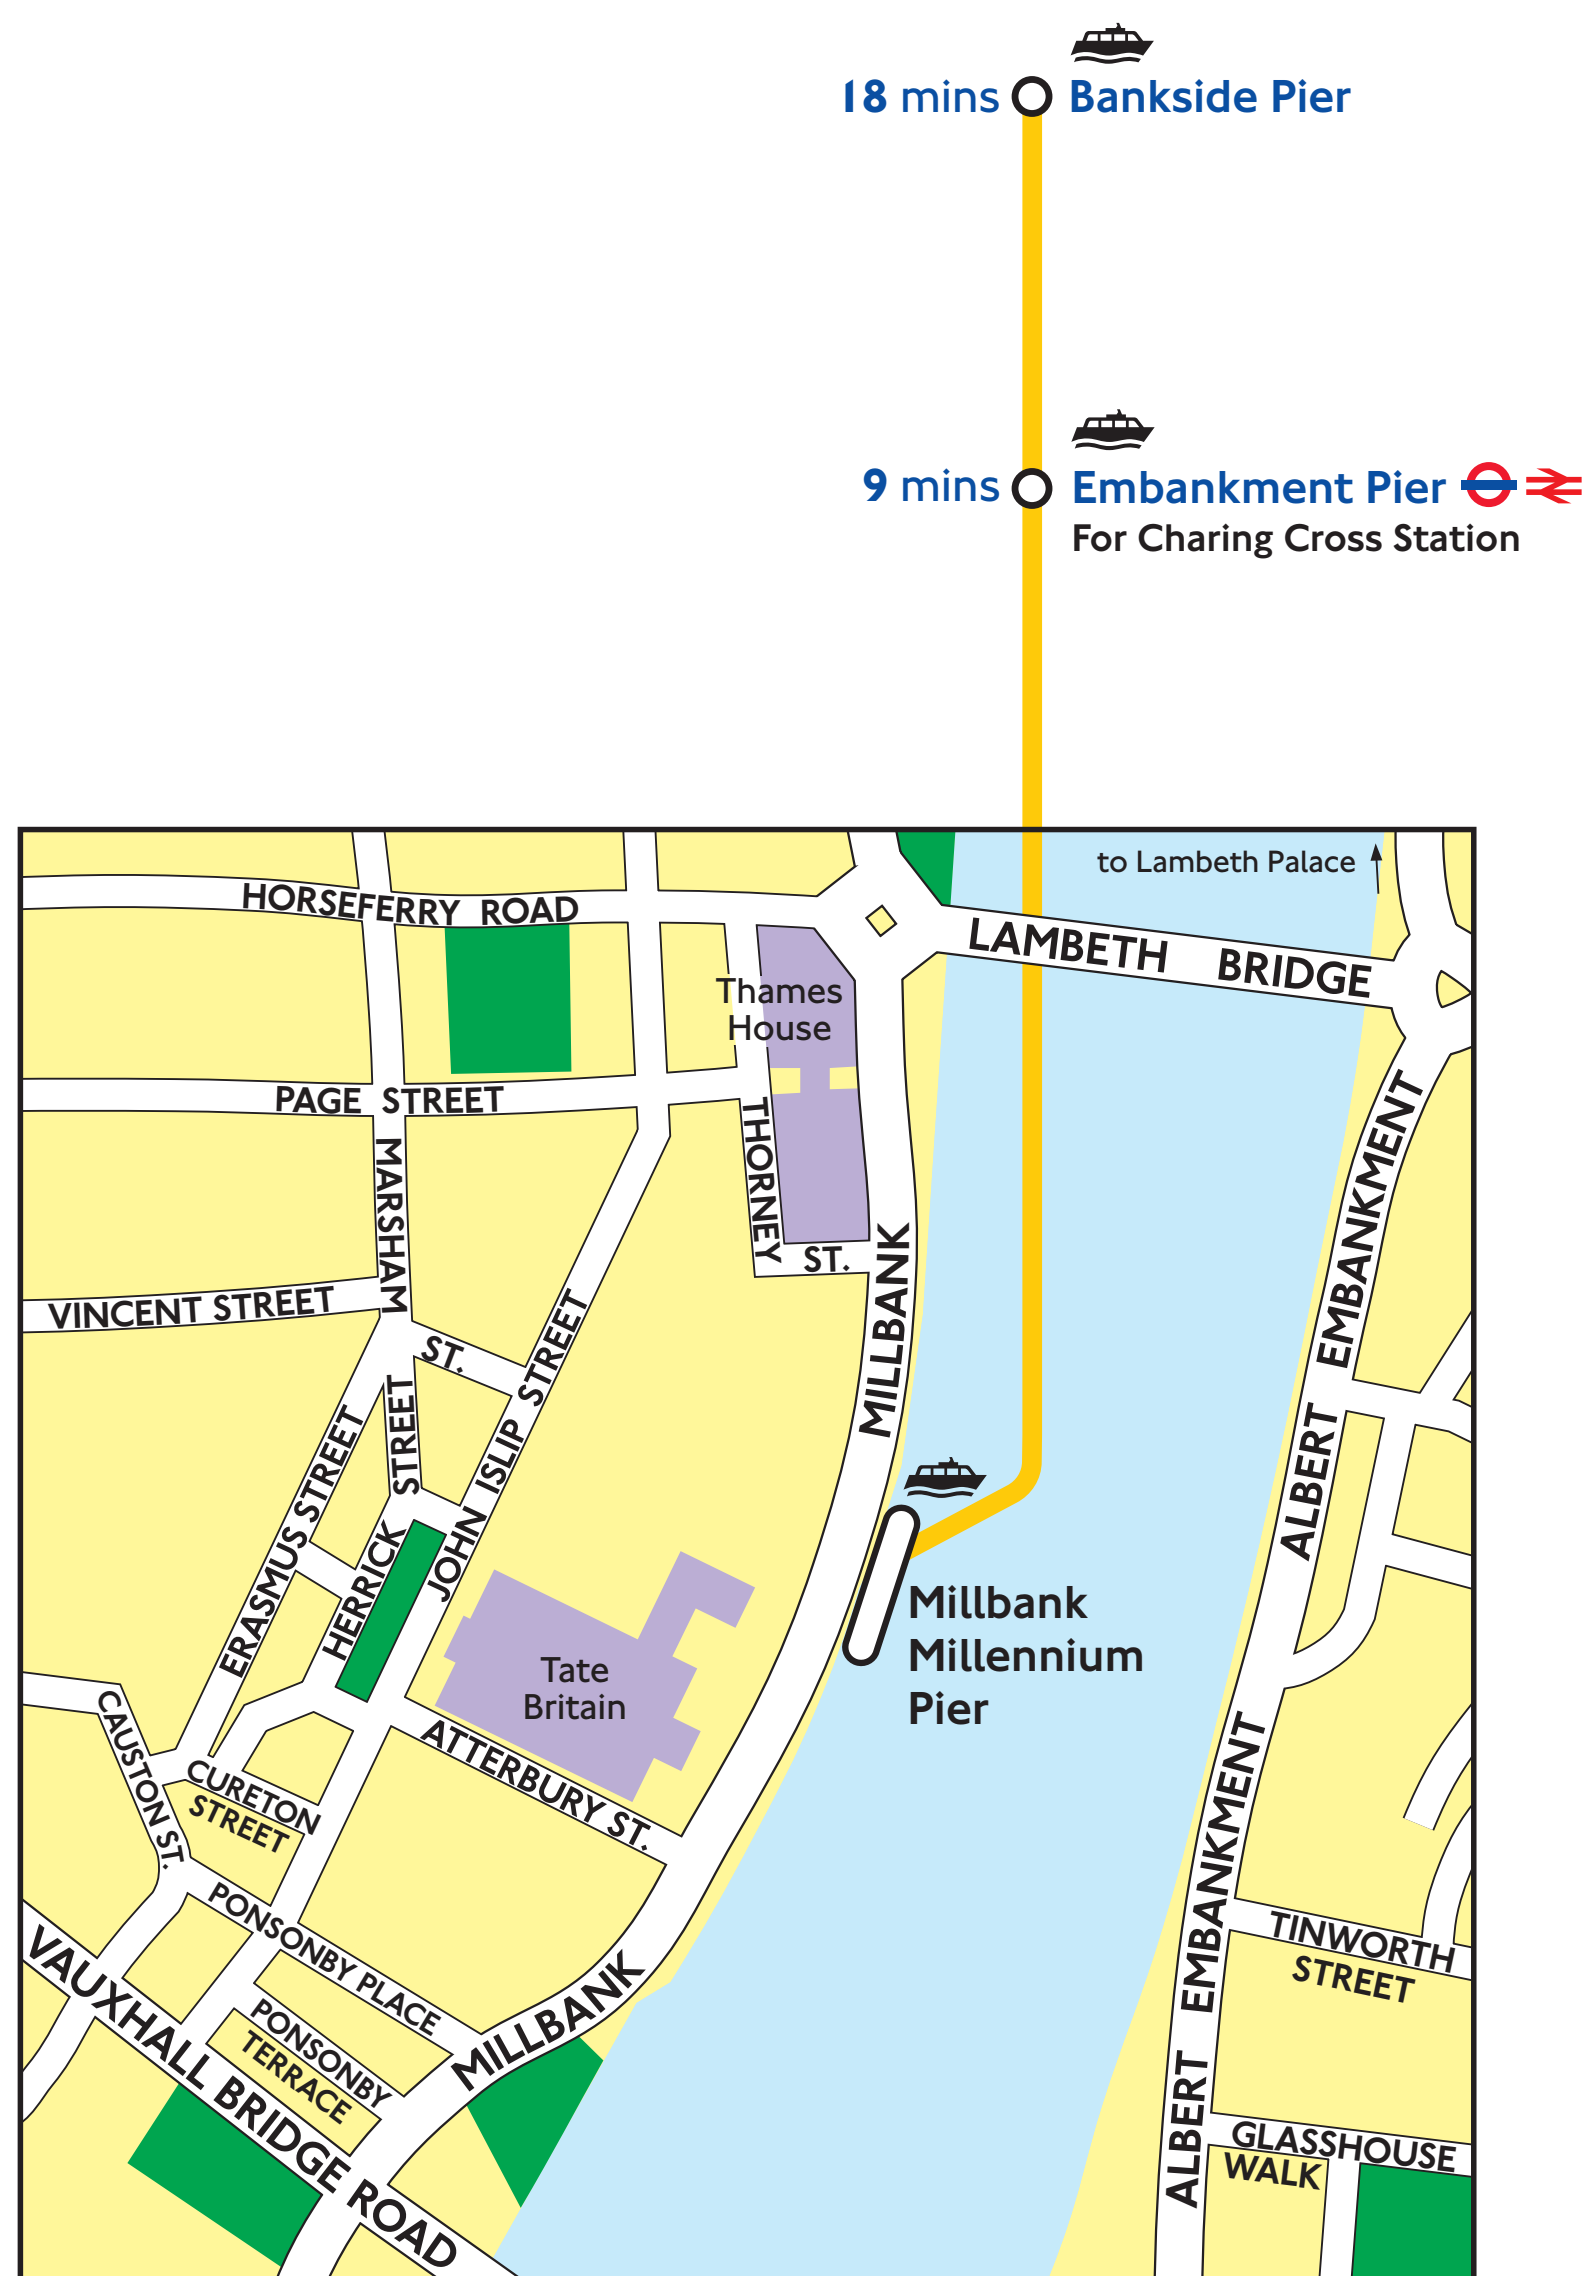

Boats from Millbank Millennium Pier

Places of interest within walking distance of Millbank Millennium Pier (Please see map)

Tate Britain

Places of interest to visit by boat from Millbank Millennium Pier

Place of interest	Nearest pier
C	
Cleopatra's Needle	Embankment Pier
Clink Museum	Bankside Pier
Covent Garden	Embankment Pier
S	
Shakespeare's Globe	Bankside Pier
T	
Tate Modern	Bankside Pier
Trafalgar Square	Embankment Pier
V	
Vinopolis	Bankside Pier

Key to boat services
from Millbank Millennium Pier to:-

Embankment and Bankside operated by Thames Clippers

x mins Average journey times in minutes from Millbank Millennium Pier

Key to symbols

Pier

London Underground interchange

Rail interchange