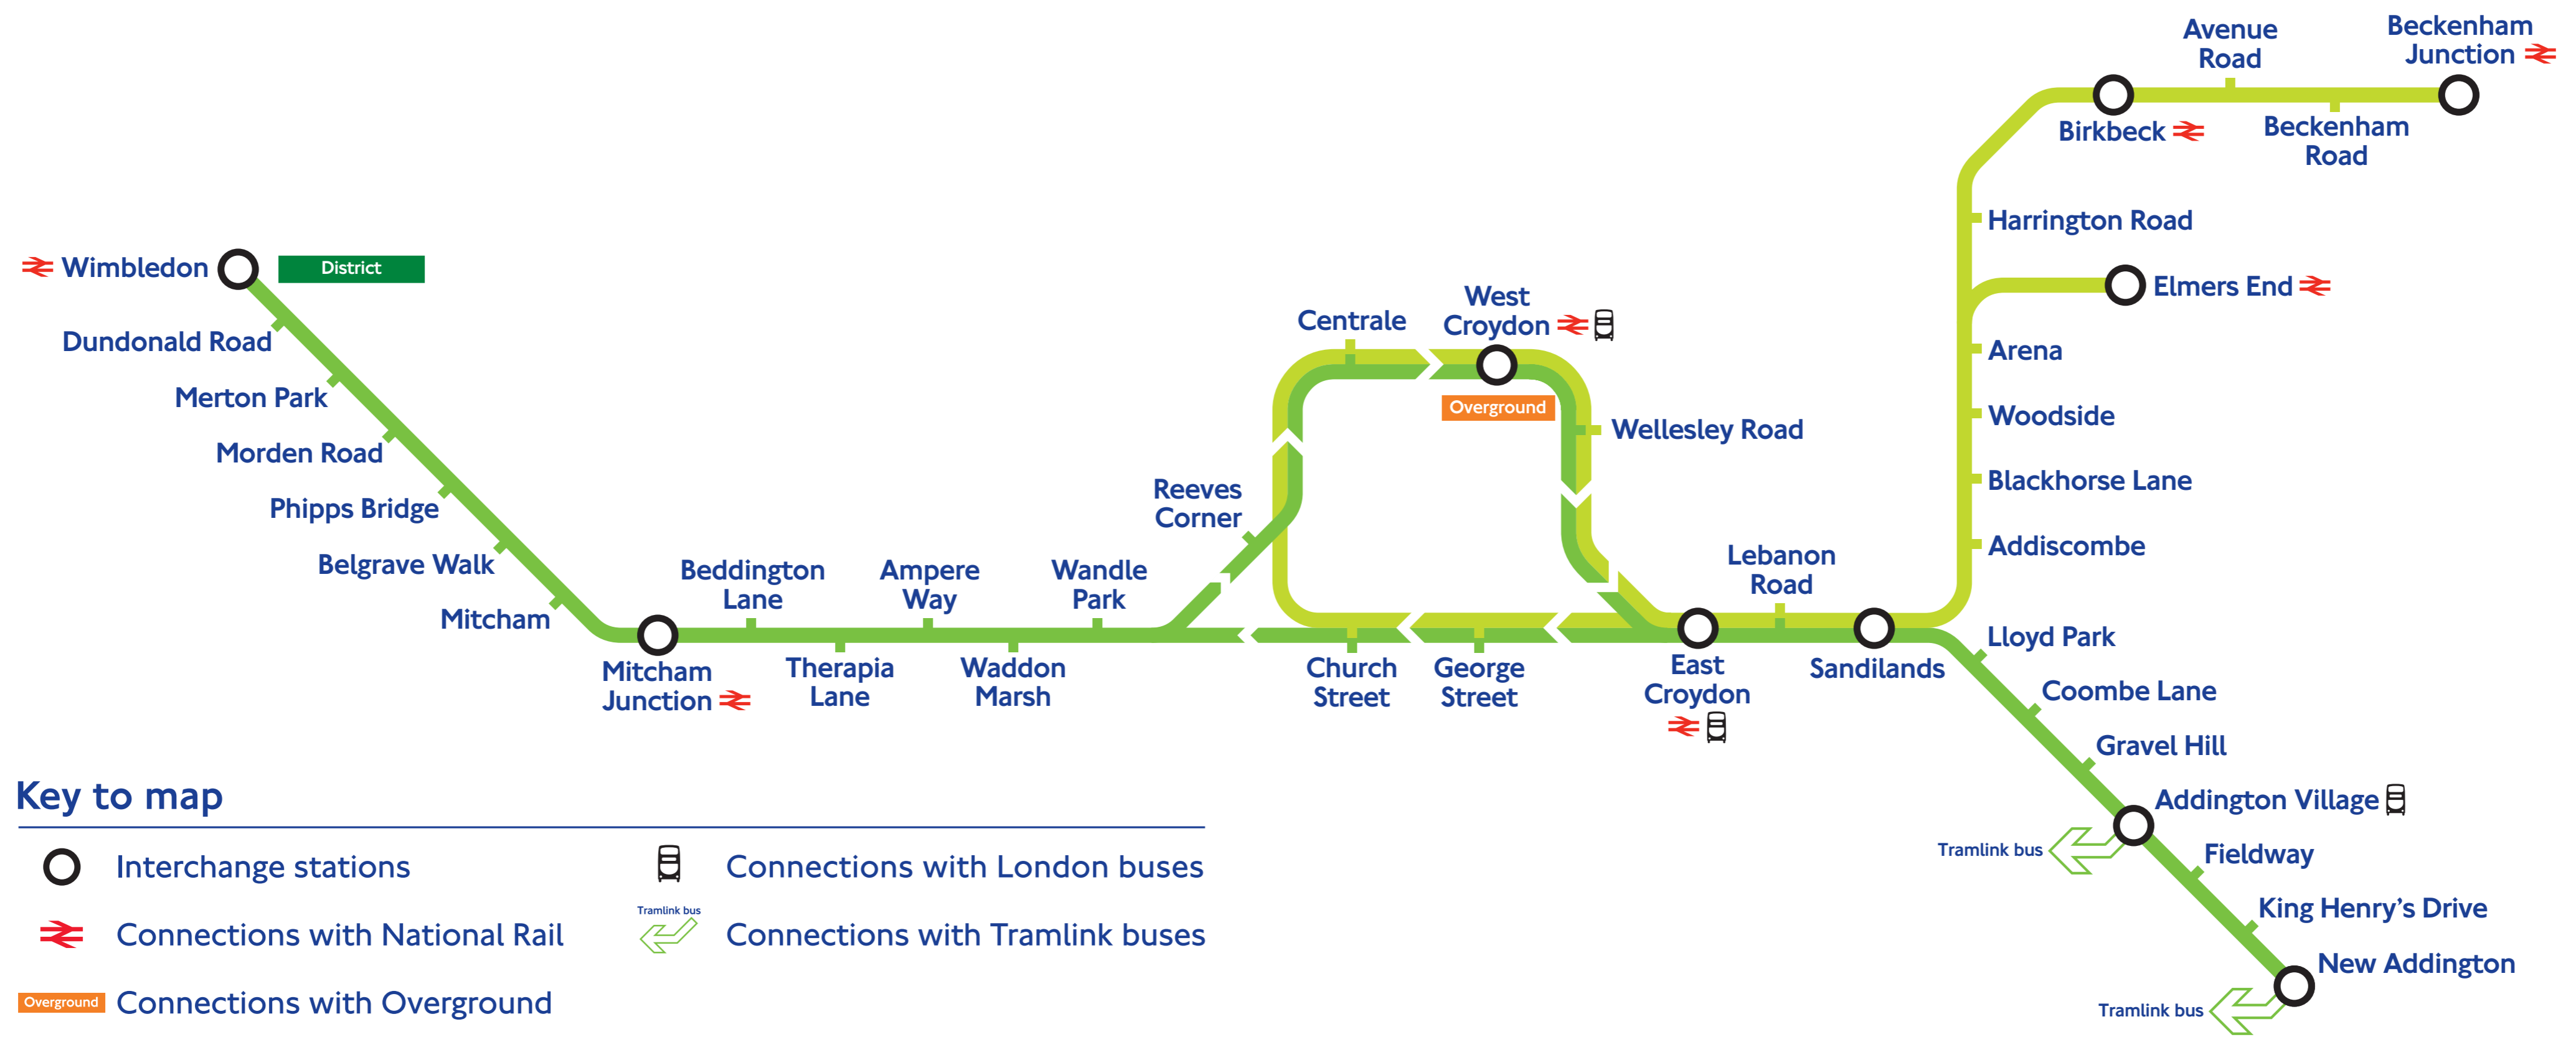

London Tramlink timetable information

Lloyd Park

Timetable

Lloyd Park to Wimbledon

	First	Morning service							Peak service				Evening service									
Monday to Friday	0502	0522	0542	0602	0617	0632	0644		0655	then every 7/8 mins until	2035	2050	then at 05, 20, 35, 50 mins past until	0005	0020T	0035T	0050T	0105T	0120T			
Saturday	0502	0522	0542	0602	0622	then at 37, 52, 07, 22 mins past until		0822	0832	then every 7/8 mins until	1755	1805	1820	then at 35, 50, 05, 20 mins past until	0005	0020T	0035T	0050T	0105T	0120T		
Sunday	0650								0705	then at 20, 35, 50, 05 mins past until							0005	0020T	0035T	0050T	0105T	0120T

Additional journeys to Therapia Lane only: Mon-Fri - 2043, 2058, 2113, 2128, 2143, 2158
Sat - 1812, 1824, 1839, 1854, 1913, 1928
T = Therapia Lane only.

Lloyd Park to New Addington

	First	Morning service											Peak service				Evening service							
Monday to Friday	0435	0455	0515	0532	0550	0603	0612	0625	0632	0639	0646	0652	0704	0712	0719		0727	then every 7/8 mins until	2137	2152	then at 07, 22, 37, 52 mins past until	0052		
Saturday	0435	0455	0515	0535	0555	0608	0612	0632	0652	0708	0712	0732	0752	then every 7/12 mins until		0848	then every 7/8 mins until	1834	1843	1852	1859	1907	then at 22, 37, 52, 07 mins past until	0052
Sunday	0622												0637	then at 52, 07, 22, 37 mins past until				0052						

Tram network frequencies

From	To	Approximate journey time	Peak periods Frequency Mon - Fri: 0730 hrs - 1850 hrs Saturday: 0900 hrs - 1750 hrs	Off-peak periods Frequency Mon - Fri: after 1850 hrs Saturday: before 0900 and after 1750 hrs Sunday: all day	First tram		Last tram (everyday)	
					Monday - Saturday	Sunday	Depart	Arrive
Elmers End	West Croydon	15 mins	12 mins	15 mins	0451	0721	0021T	0039
West Croydon	Elmers End	16 mins	12 mins	15 mins	0429	0659	0044	0059
Beckenham Junction	West Croydon	22 mins	12 mins	15 mins	0535	0720	0020T	0044
West Croydon	Beckenham Junction	24 mins	12 mins	15 mins	0509	0654	0039	0101
New Addington	Wimbledon	43 mins	7/8 mins Δ	15 mins♦	0450	0638*	2353†	0035
Wimbledon	New Addington	45 mins	7/8 mins Δ	15 mins♦	0539*	0719*	0019†	0103

Times shown above are a guide only. Please see timetable leaflet or departure times posters at each stop for full details.
♦ New Addington to Wimbledon and Wimbledon to New Addington is 20 minutes before 0600 Monday - Saturday.
T Later trams run to Therapia Lane and do not serve Centrale and West Croydon. * Earlier trams start from Therapia Lane. † Later trams run to Therapia Lane only.
The services from Elmers End and Beckenham Junction to/from West Croydon each run every 10 minutes 0700-0930 Monday-Friday.
Δ Until 2100 Monday - Friday.