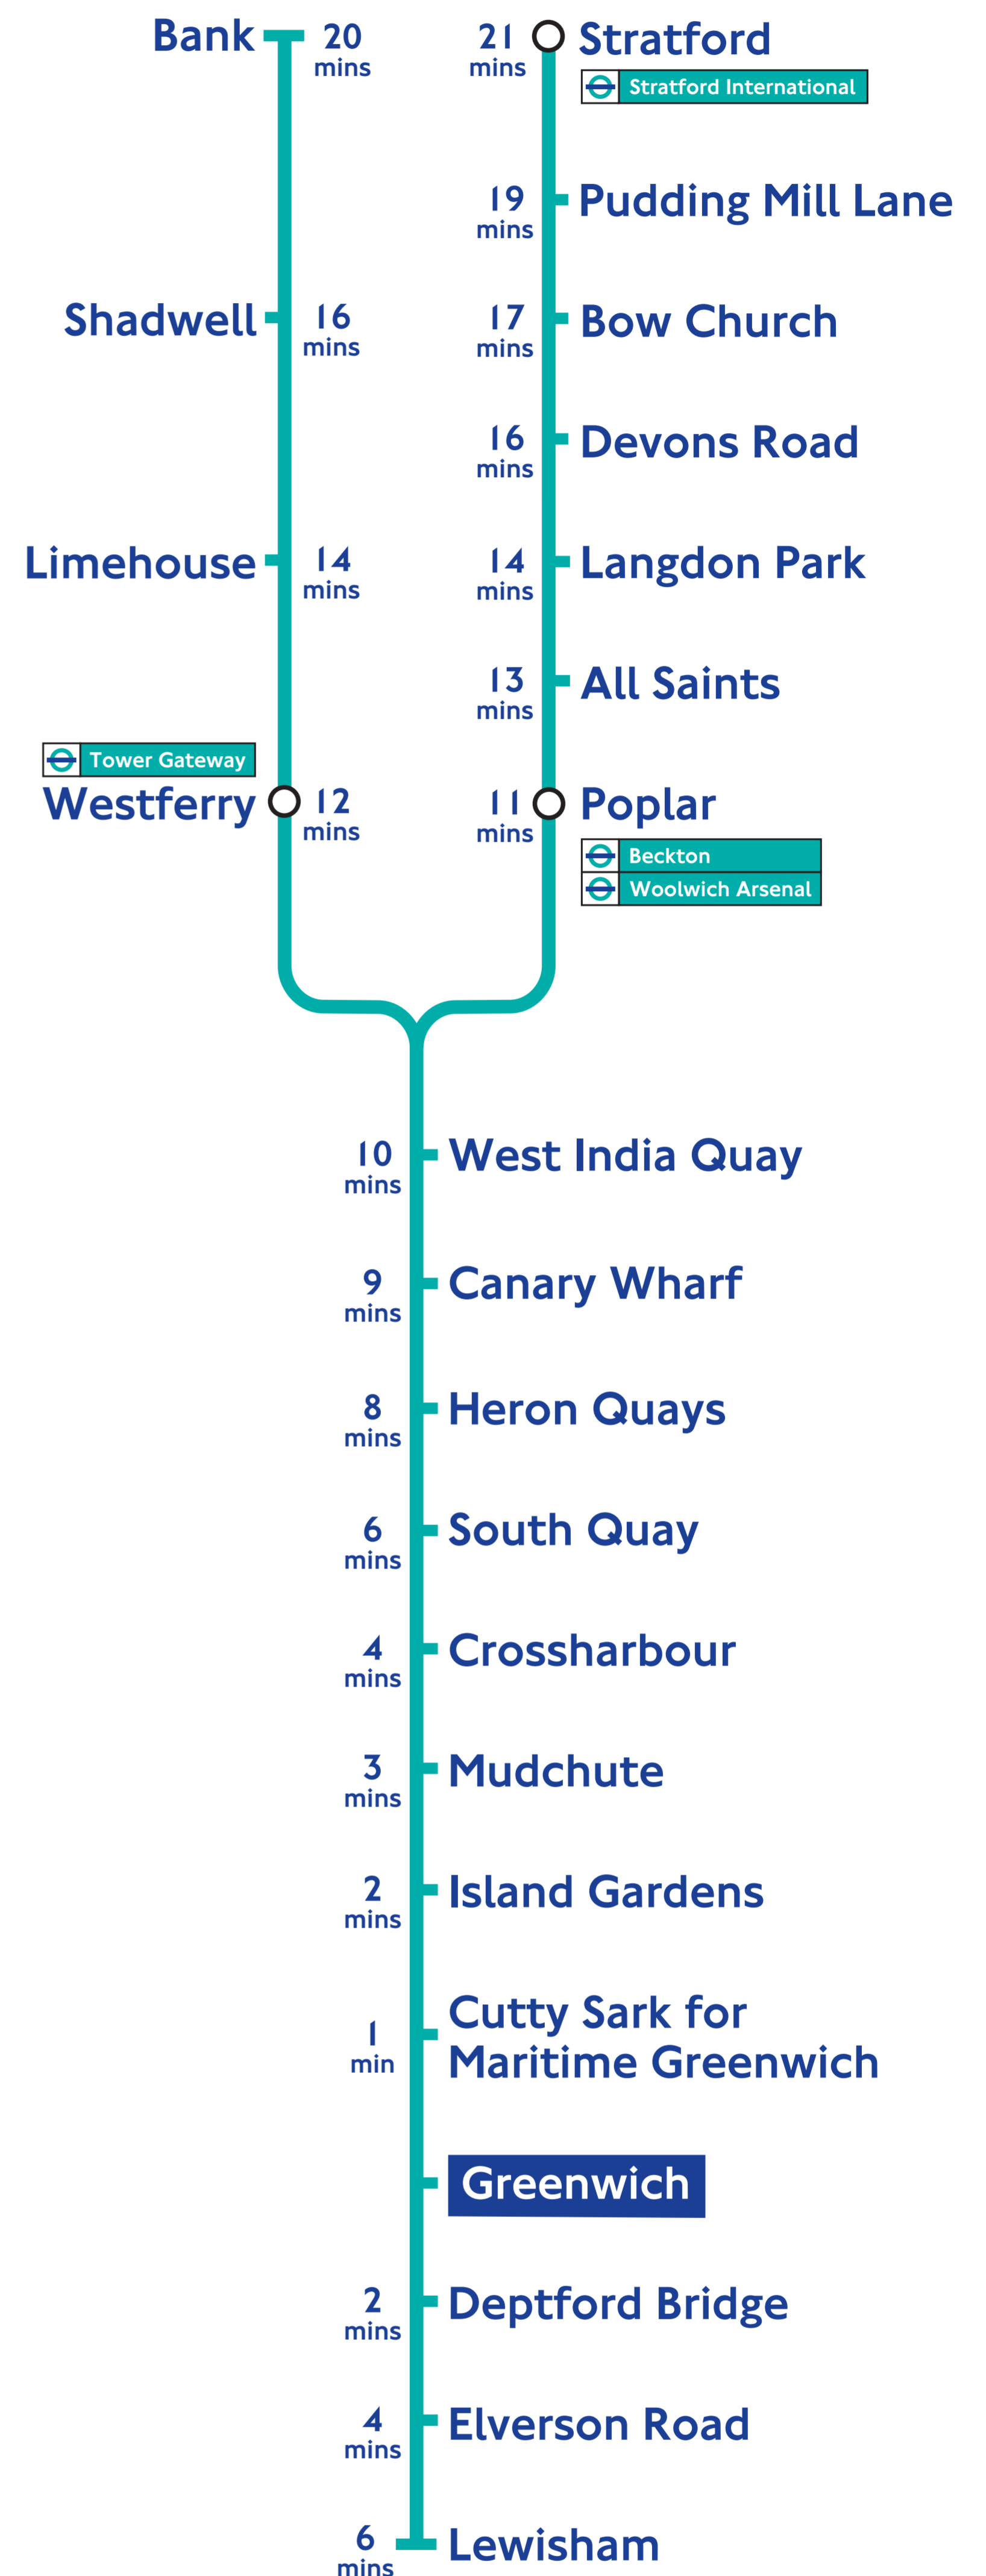

Docklands Light Railway

Trains from Greenwich

Platform 3 To Bank

First train 0524 (Sundays **0654**)

Last train 0024 (Sundays **2324**)

Trains run every **4-10** minutes

Last train to **Canary Wharf** runs at **0034** (Sundays **2334**)

Platform 3 To Canary Wharf and Stratford

First train 0524 (Sundays **0654**)

Last train 0024 (Sundays **2324**)

Trains run every **6-10** minutes*

* Through trains run during Monday to Friday morning peak hours.
Change at Canary Wharf at other times.

Platform 4 To Lewisham

First train 0522 (Sundays **0652**)

Last train 0042 (Sundays **2342**)

Trains run every **4-10** minutes

For further details of frequencies visit www.dlr.co.uk

To view this timetable at a larger size or to print a copy visit our website at www.dlr.co.uk

Information supplied in good faith and correct at time of going to print. From time to time services may have to be modified in part or whole or withdrawn according to changing circumstances.
Serco Docklands, Castor Lane, London E14 0DS

Average journey times of through trains from this station

For further information:

- 24 hour travel information, 0843 222 1234
  You pay no more than 5p per minute if calling from a BT landline. There may be a connection charge. Charges from mobiles or other landline providers may vary.
- Mobile website: www.dlr.co.uk/mobile for live DLR travel information on your mobile phone
- Assistance in the event of a lift failure, 020 7363 9777
- Textphone, 020 7093 0999

January 2012

Website
www.dlr.co.uk

Answerphone outside office hours
020 7363 9700

MAYOR OF LONDON

Transport for London