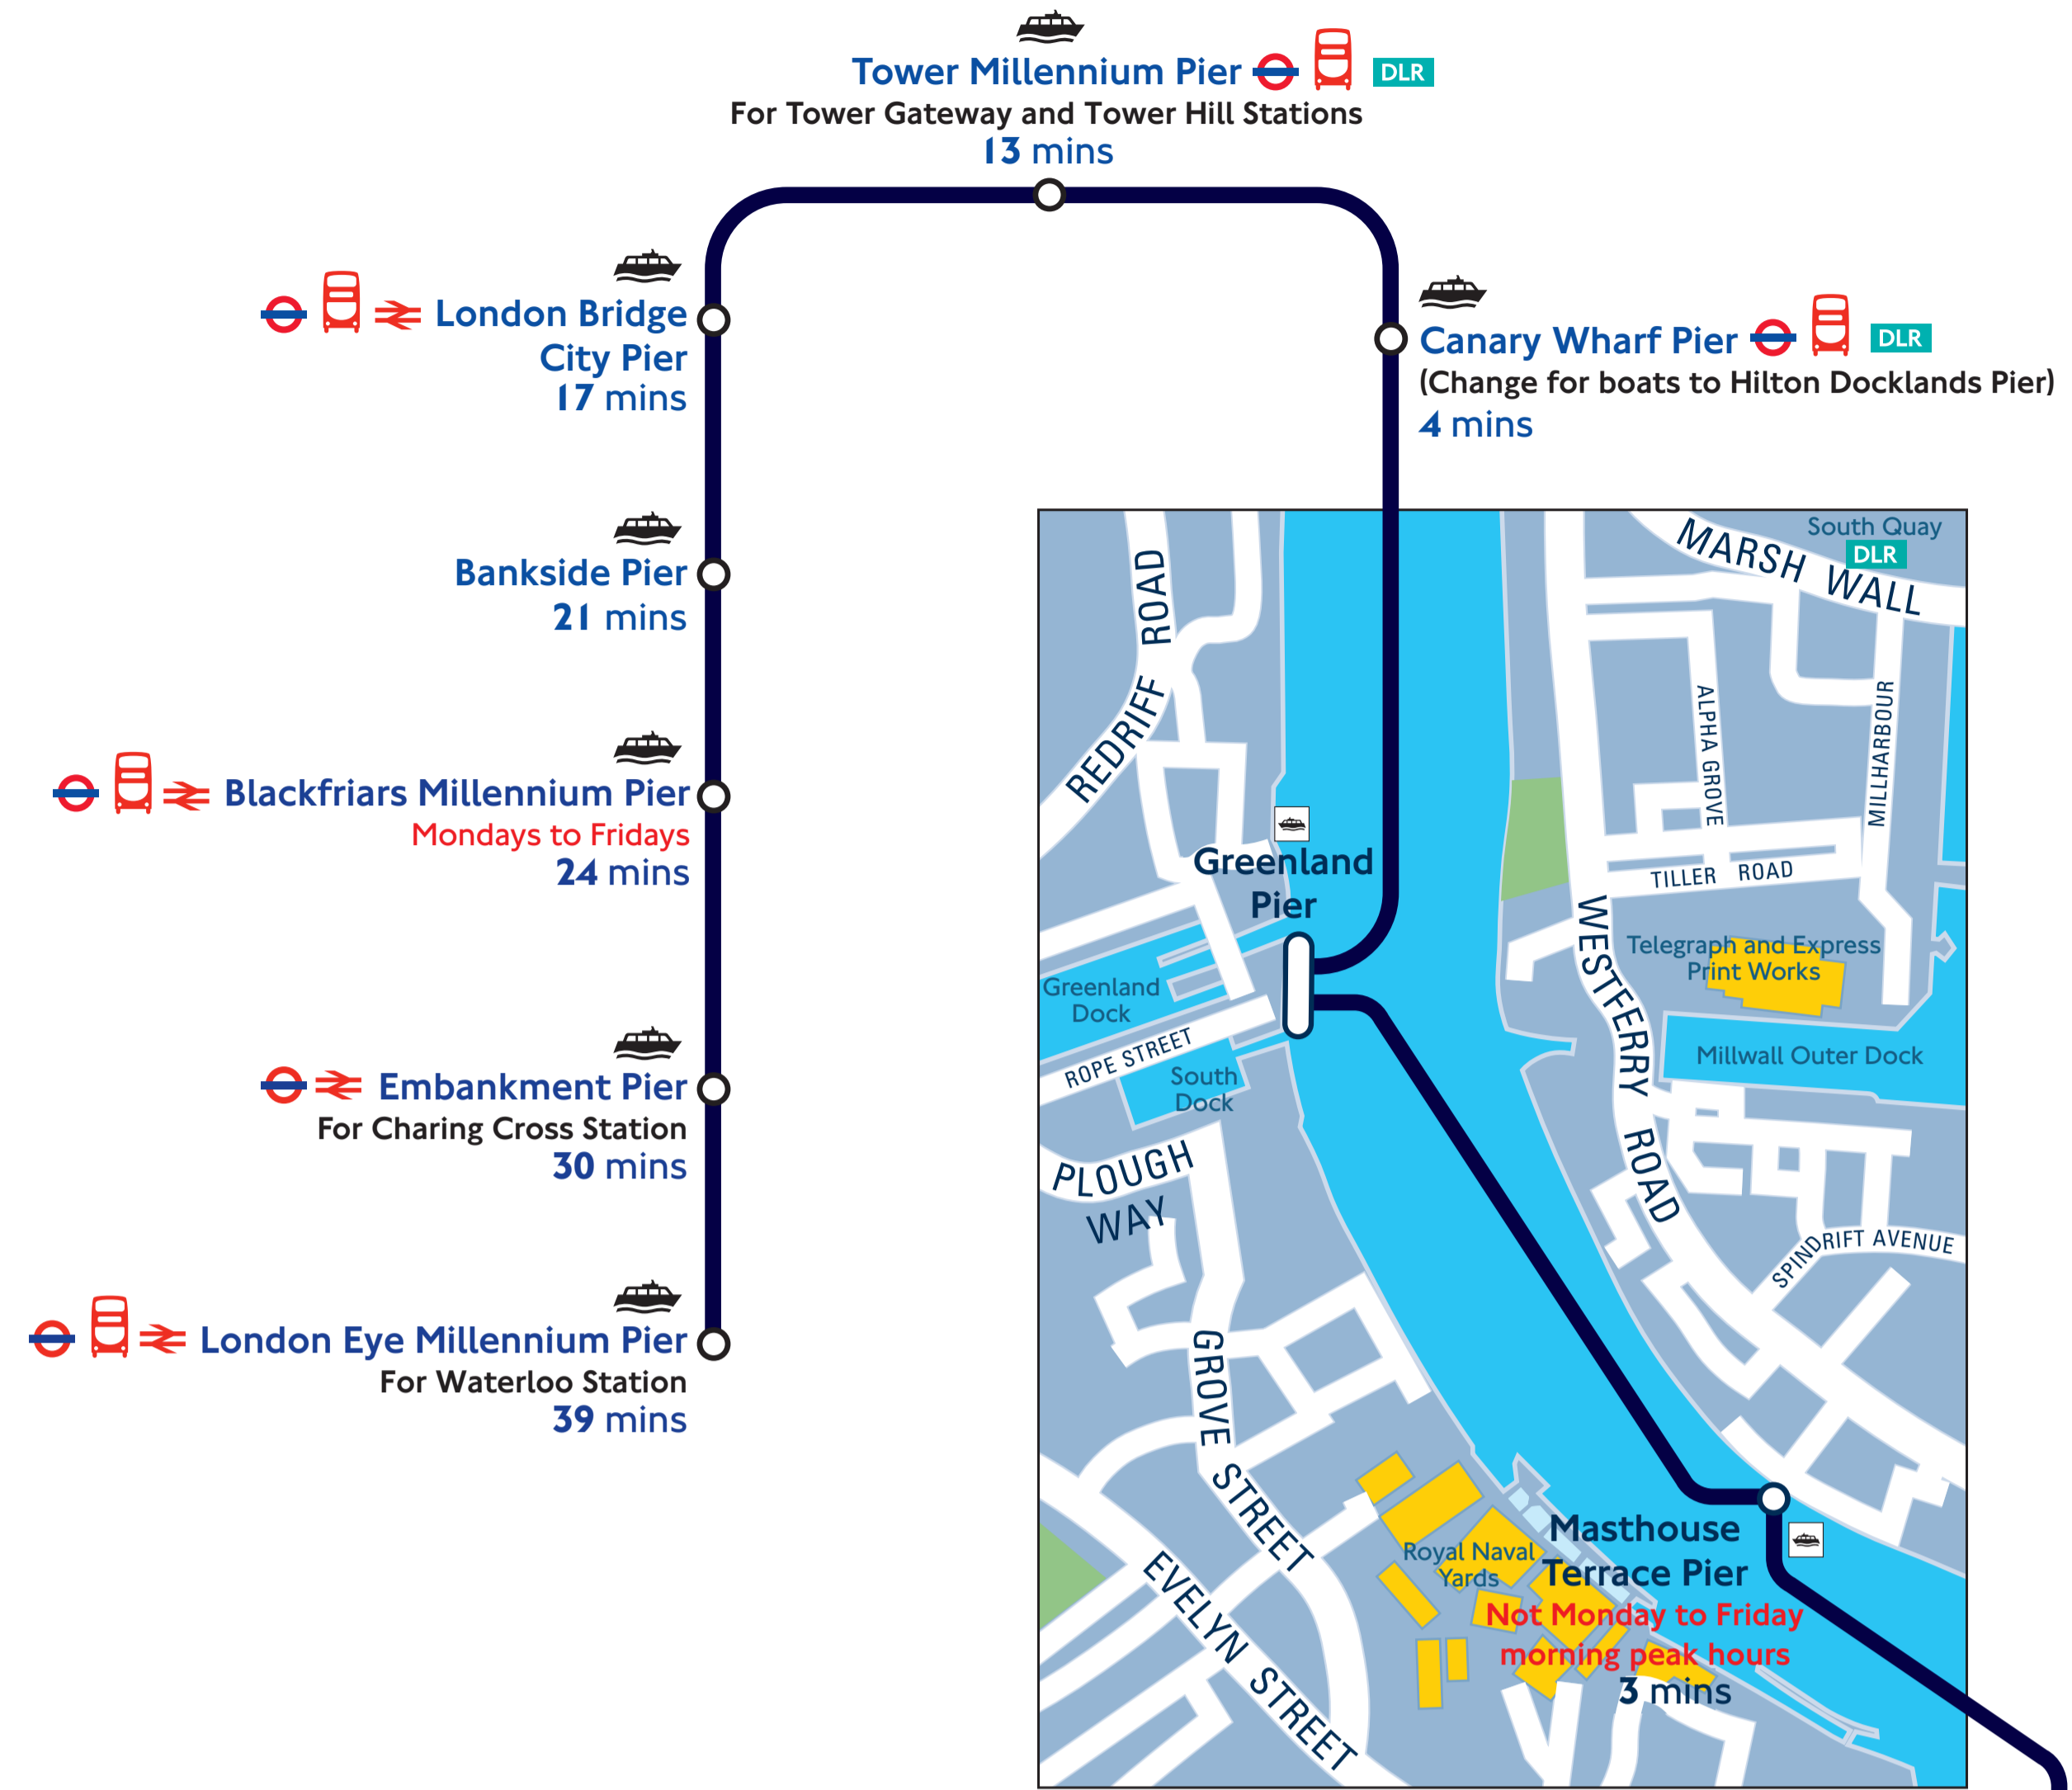

Boats from Greenland Pier

Places of interest to visit by boat from Greenland Pier

Place of interest	Nearest pier
B	
BFI IMAX Cinema	London Eye Millennium Pier
Britain at War Experience	London Bridge City Pier
C	
Canary Wharf Tower	Canary Wharf Pier
City Hall	London Bridge City Pier
Cleopatra's Needle	Embankment Pier
Clink Museum	Bankside Pier or London Bridge City Pier
Covent Garden	Embankment Pier
D	
Dali Universe	London Eye Millennium Pier
D	
Firepower and Heritage Centre	Woolwich Arsenal Pier
Florence Nightingale Museum	London Eye Millennium Pier
G	
Greenwich Market	Greenwich Pier
Greenwich Park	Greenwich Pier
H	
Hay's Galleria	London Bridge City Pier
HMS Belfast	London Bridge City Pier
L	
London Aquarium	London Eye Millennium Pier
London Dungeon	London Bridge City Pier
London Eye	London Eye Millennium Pier
N	
National Maritime Museum	Greenwich Pier
O	
Old Operating Theatre	London Bridge City Pier
O2, The	North Greenwich Pier
R	
Royal Artillery Museum	Woolwich Arsenal Pier
Royal Naval College	Greenwich Pier
Royal Observatory	Greenwich Pier
S	
St. Katharine's Dock	Tower Millennium Pier
St. Paul's Cathedral	Blackfriars Millennium Pier
Shakespeare's Globe	Bankside Pier
Southbank Centre	London Eye Millennium Pier
Southwark Cathedral	London Bridge City Pier
T	
Tate Modern	Bankside Pier
Tower Bridge Experience	Tower Millennium Pier
Tower of London	Tower Millennium Pier
Trafalgar Square	Embankment Pier
V	
Vinopolis	Bankside Pier

Woolwich Arsenal
Boats to Woolwich Arsenal run at the following times:
Daily evenings: 1718 – 2343
Saturday, Sunday and Bank Holidays 1008 – 1638
(change boats at North Greenwich)

Key to boat services
from Greenland Pier to:-

- Canary Wharf, Tower, London Bridge City, Bankside, Blackfriars, Embankment and London Eye, or Masthouse Terrace, Greenwich, North Greenwich and Woolwich Arsenal operated by KPMG Thames Clippers

x mins Average journey times in minutes from Greenland Pier