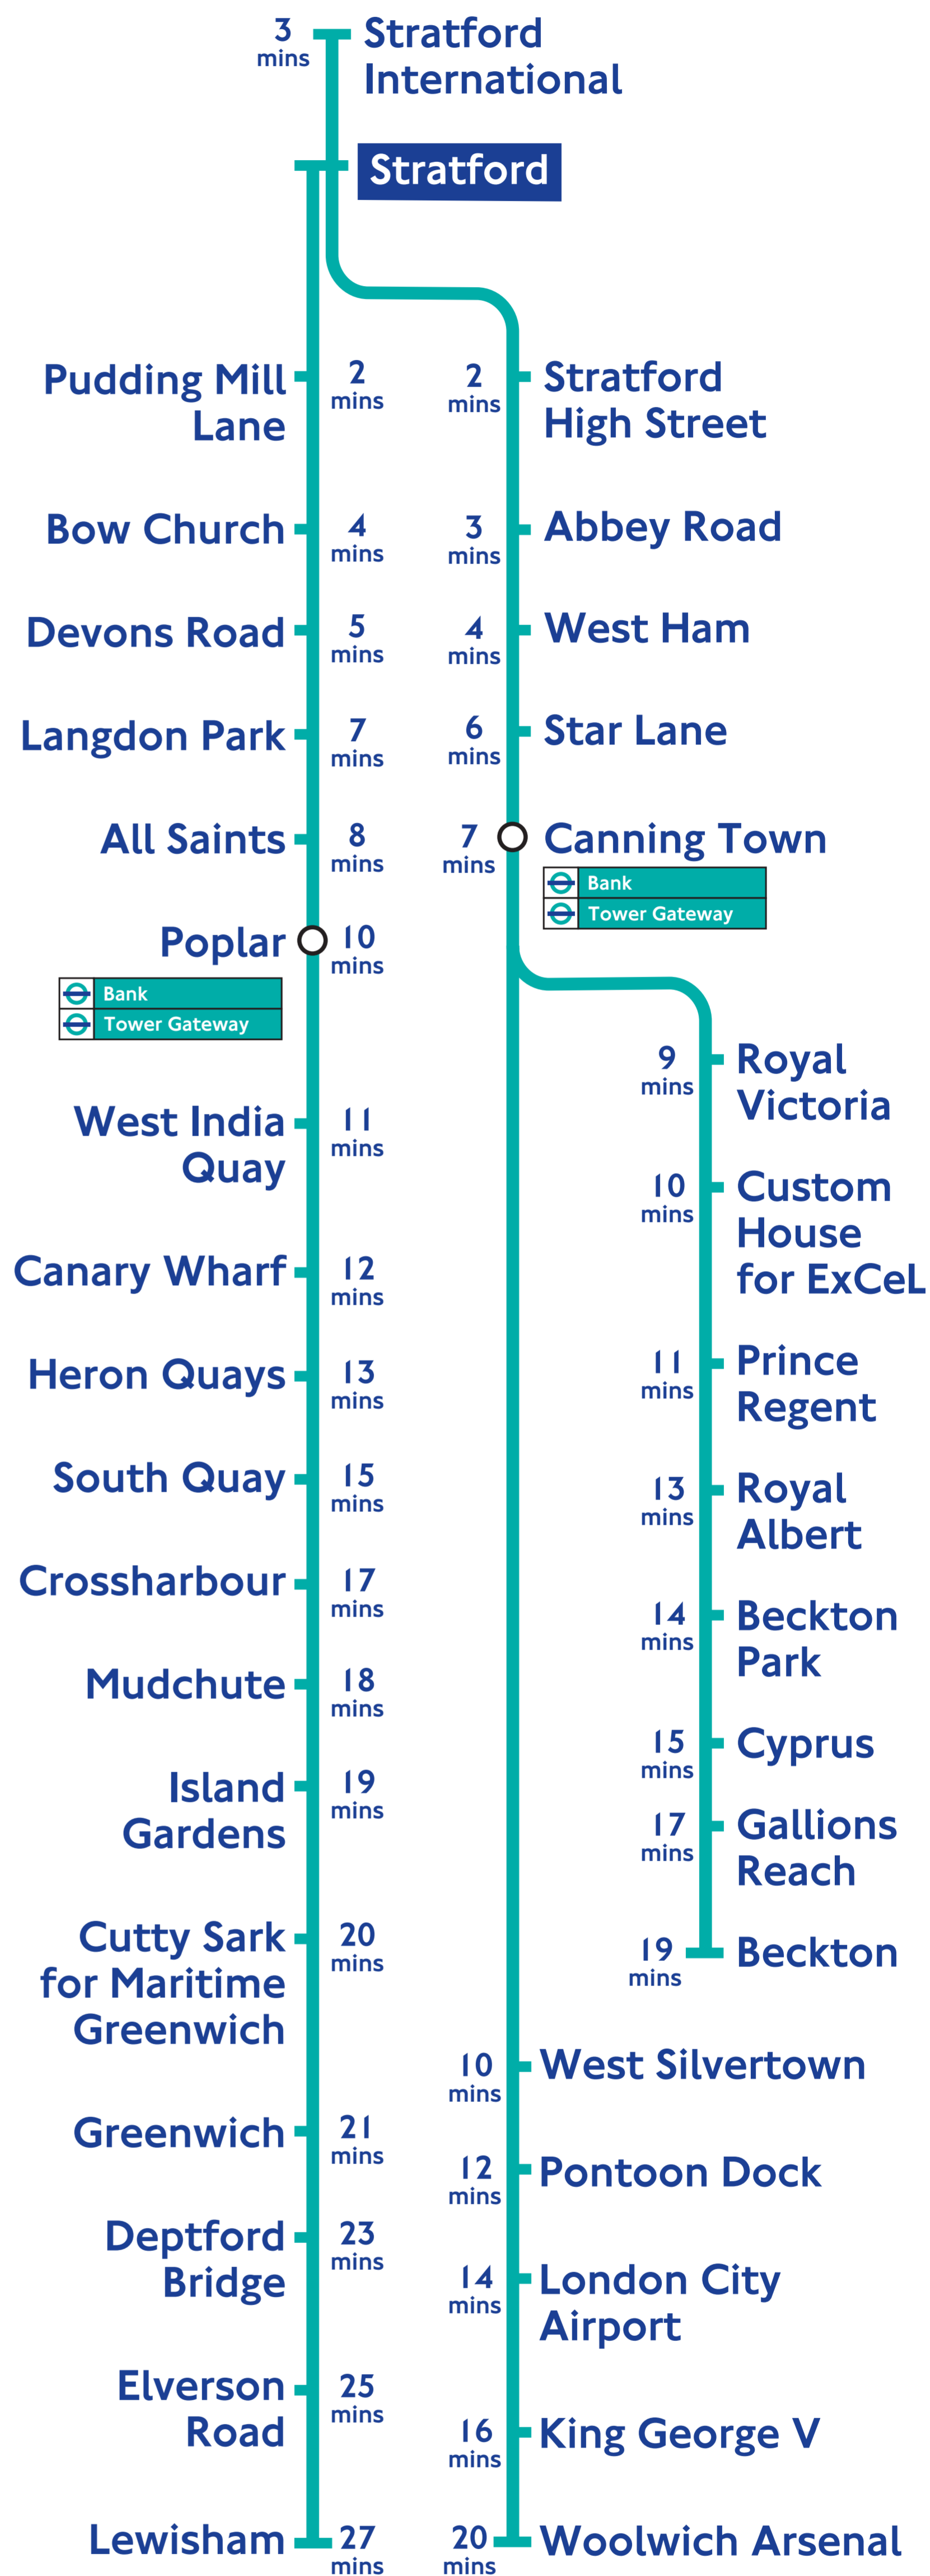

Trains from Stratford

**Platforms 4A and 4B
To Canary Wharf and Lewisham**

**First train 0525 (Sat 0524, Sun 0654)
Last train 0034 (Sun 2334)**

Trains run every 6-10 minutes*

* Some trains run through to Lewisham during Monday to Friday morning peak hours. Change at Canary Wharf at other times.

**Platform 16
To Stratford International**

**First train 0529 (Sat 0521, Sun 0651)
Last train 0051 (Sun 2351)**

Trains run every 8-10 minutes

**Platform 17
To Beckton**

**First train 0530 (Sundays 0700)
Last train 0041 (Sat 0040, Sun 2340)**

Trains run every 10 minutes

Through trains run during Monday to Friday off-peak times and at weekends. If no through train is shown take the first train and change at Canning Town.

**Platform 17
To Woolwich Arsenal**

**First train 0530_c (Sundays 0700_c)
Last train 0031_c (Sat 0030_c, Sun 2330_c)**

Trains run every 8-10 minutes*

* Through trains run every 8-10 minutes during Monday to Friday peak hours only. At other times take the first train and change at Canning Town.

c Change at Canning Town

For further details of frequencies visit www.dlr.co.uk

To view this timetable at a larger size or to print a copy visit our website at www.dlr.co.uk
Information supplied in good faith and correct at time of going to print. From time to time services may have to be modified in part or whole or withdrawn according to changing circumstances.
Serco Docklands, Castor Lane, London E14 0DS

Average journey times of through trains from this station

For further information:

- 24 hour travel information, 0843 222 1234
  You pay no more than 5p per minute if calling from a BT landline. There may be a connection charge. Charges from mobiles or other landline providers may vary.
- Mobile website: www.dlr.co.uk/mobile for live DLR travel information on your mobile phone
- Assistance in the event of a lift failure, 020 7363 9777
- Textphone, 020 7093 0999

January 2012

Website
www.dlr.co.uk

Answerphone outside office hours
020 7363 9700

MAYOR OF LONDON

Transport for London