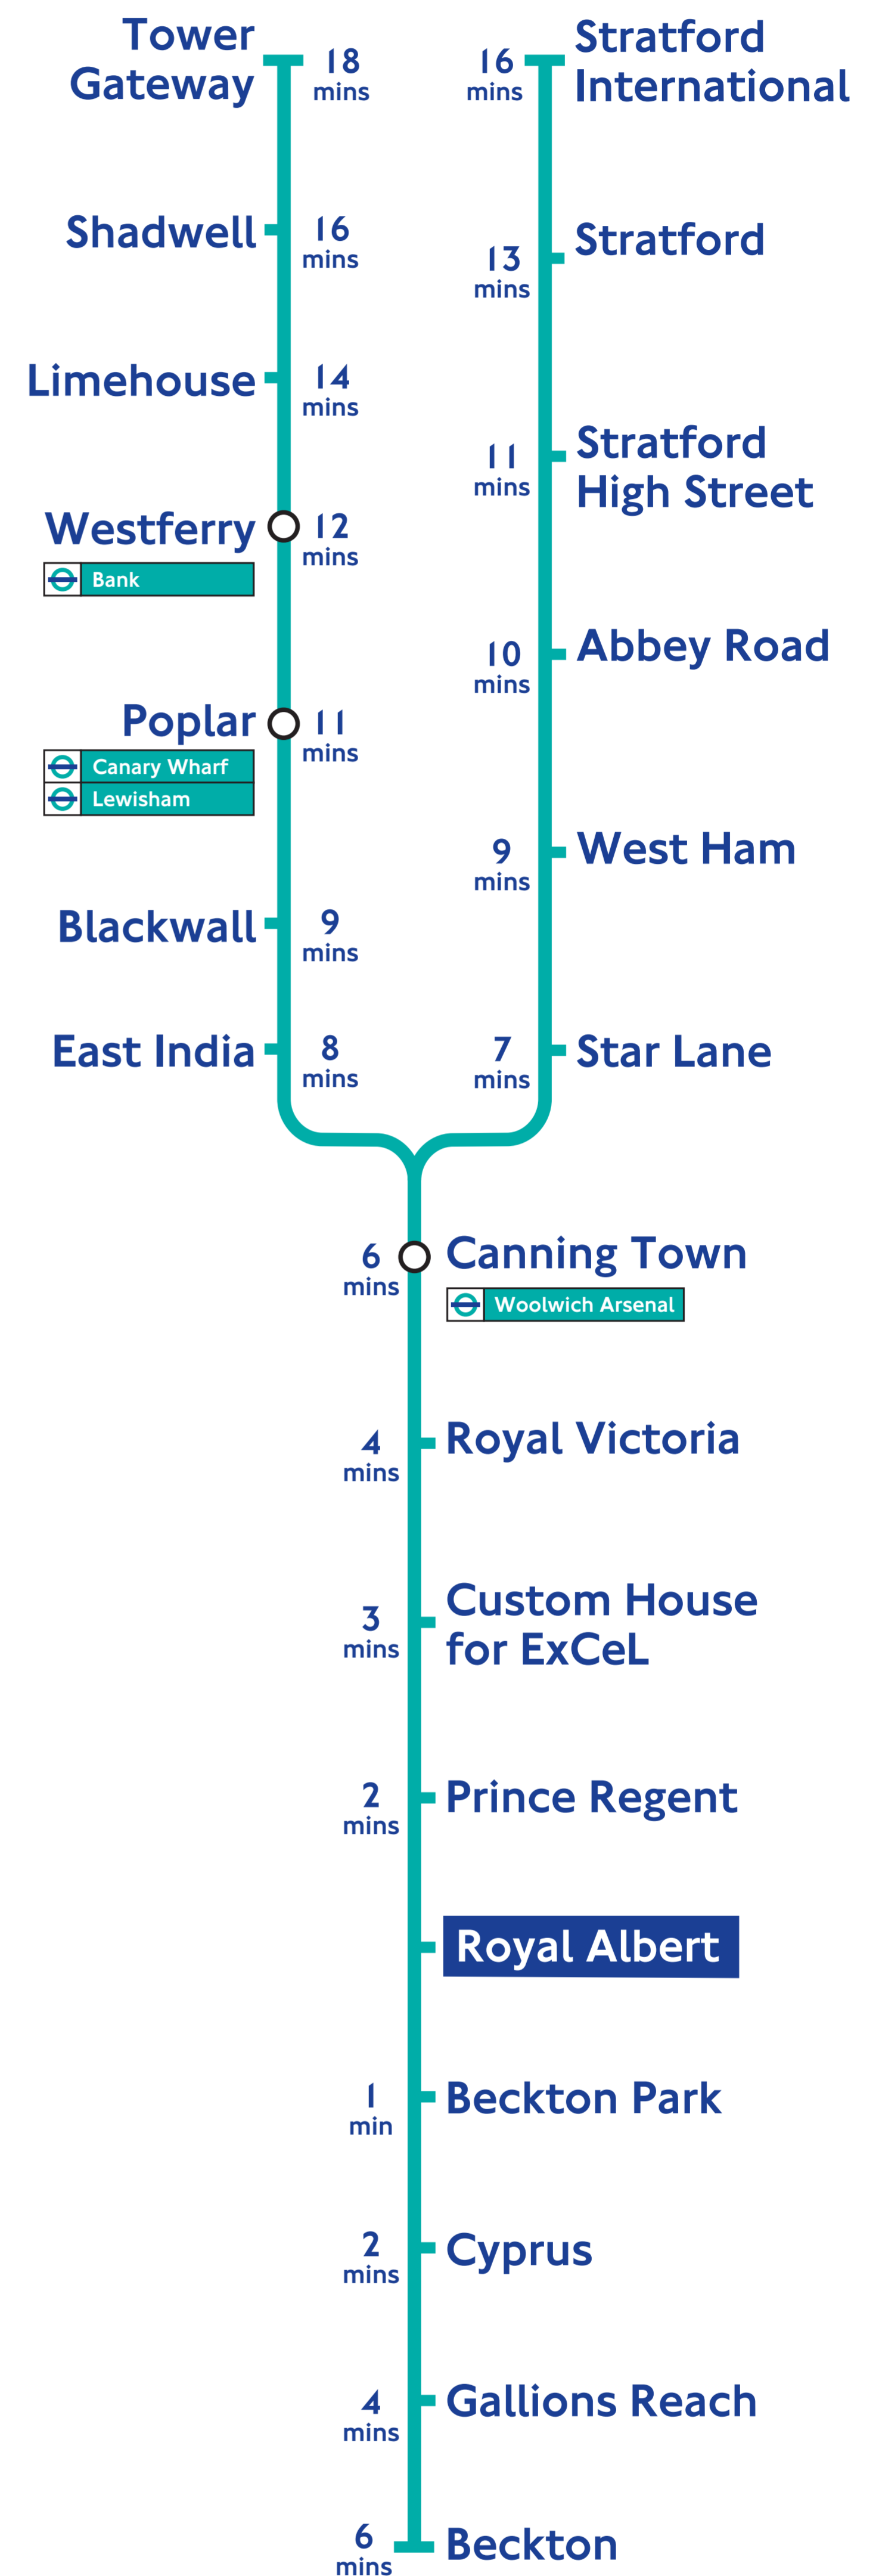

Trains from Royal Albert

Platform 1 To Beckton

First train 0530 (Sundays **0700**)

Last train 0100 (Sundays **2400**)

Trains run every **5-10** minutes

Platform 2 To Tower Gateway

First train 0511 (Sundays **0641**)

Last train 0041 (Sundays **2341**)

Trains run every **8-10** minutes

Platform 2 To Stratford International

First train 0513 (Saturdays **0516**,
Sundays **0646**)

Last train 0034 (Sundays **2336**)

Trains run every **10** minutes

Through trains run to Stratford International during Monday to Friday off-peak times and at weekends every 10 minutes.
If no through train is shown take the first train and change at Canning Town.

For further details of frequencies visit www.dlr.co.uk

To view this timetable at a larger size or to print a copy visit our website at www.dlr.co.uk
Information supplied in good faith and correct at time of going to print. From time to time services may have to be modified in part or whole or withdrawn according to changing circumstances.
Serco Docklands, Castor Lane, London E14 0DS

Average journey times of through trains from this station

For further information:

- 24 hour travel information, 0843 222 1234
  You pay no more than 5p per minute if calling from a BT landline. There may be a connection charge. Charges from mobiles or other landline providers may vary.
- Mobile website: www.dlr.co.uk/mobile for live DLR travel information on your mobile phone
- Assistance in the event of a lift failure, 020 7363 9777
- Textphone, 020 7093 0999