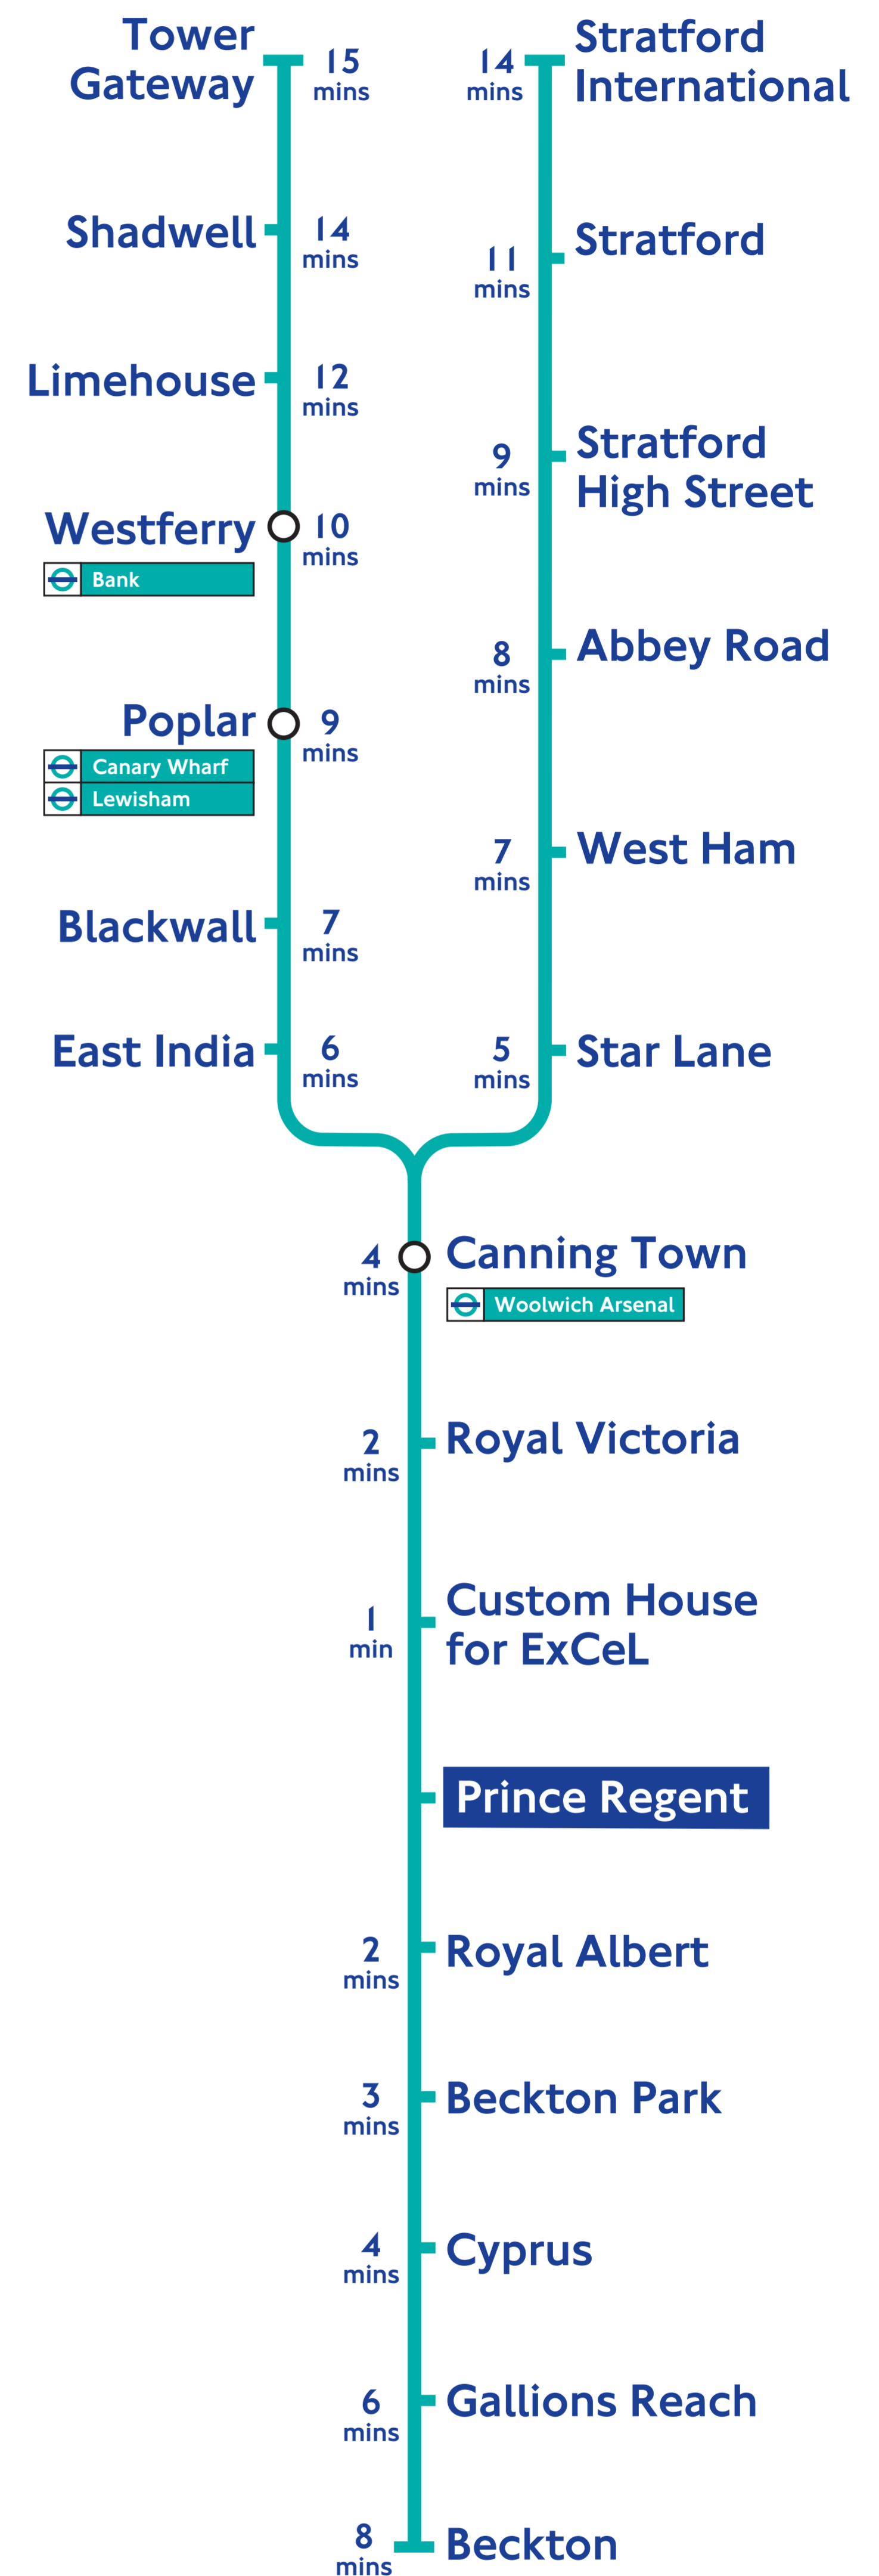

Trains from Prince Regent

Platform 1 To Beckton

First train 0528 (Sundays **0658**)

Last train 0058 (Sundays **2358**)

Trains run every **5-10** minutes

Platform 2 To Tower Gateway

First train 0513 (Sundays **0643**)

Last train 0043 (Sundays **2343**)

Trains run every **8-10** minutes

Platform 2 To Stratford International

First train 0515 (Saturdays **0518**,
Sundays **0648**)

Last train 0036 (Sundays **2338**)

Trains run every **10** minutes

Through trains run to Stratford International during Monday to Friday off-peak times and at weekends every 10 minutes.
If no through train is shown take the first train and change at Canning Town.

For further details of frequencies visit www.dlr.co.uk

To view this timetable at a larger size or to print a copy visit our website at www.dlr.co.uk
Information supplied in good faith and correct at time of going to print. From time to time services may have to be modified in part or whole or withdrawn according to changing circumstances.
Serco Docklands, Castor Lane, London E14 0DS

Average journey times of through trains from this station

For further information:

- 24 hour travel information, 0843 222 1234
  You pay no more than 5p per minute if calling from a BT landline. There may be a connection charge. Charges from mobiles or other landline providers may vary.
- Mobile website: www.dlr.co.uk/mobile for live DLR travel information on your mobile phone
- Assistance in the event of a lift failure, 020 7363 9777
- Textphone, 020 7093 0999