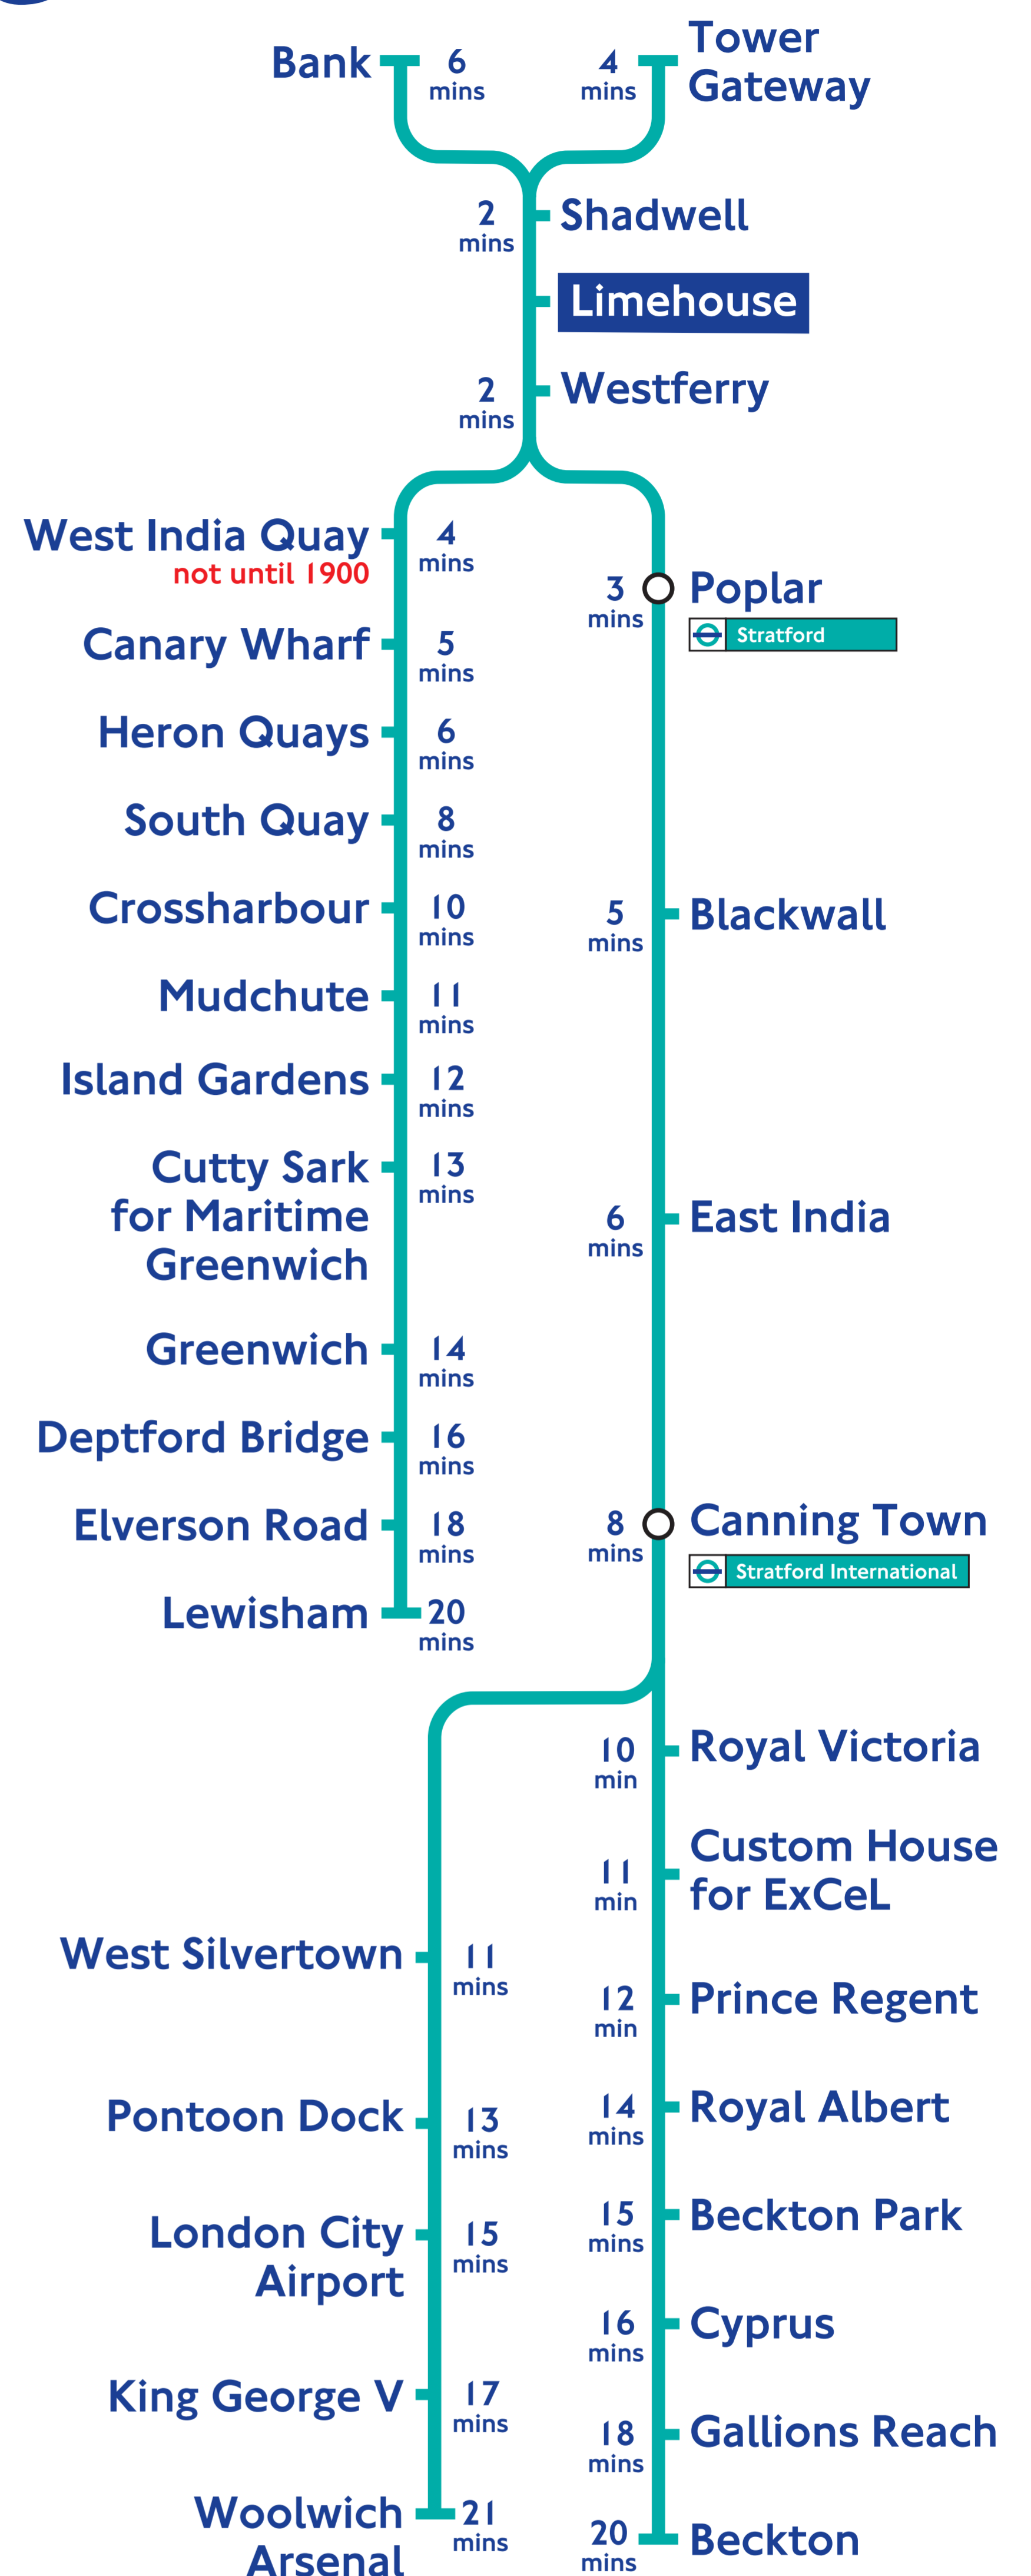

Docklands Light Railway

Trains from Limehouse

Platform 3 To Beckton

First train 0534 (Sundays **0704**)

Last train 0044 (Sundays **2344**)

Trains run every **8-10** minutes

Platform 3 To Lewisham

First train 0536 (Sundays **0706**)

Last train 0036 (Sundays **2336**)

Trains run every **4-10** minutes

Platform 3 To Woolwich Arsenal

First train 0538 (Saturdays **0540**,
Sundays **0710**)

Last train 0040 (Sundays **2340**)

Trains run every **8-10** minutes

Platform 4 To Bank

First train 0522 (Saturdays **0524**,
Sundays **0654**)

Last train 0034 (Sundays **2334**)

Trains run every **2-5** minutes

Platform 4 To Tower Gateway

First train 0518 (Sundays **0648**)

Last train 0058 (Sundays **2358**)

Trains run every **8-10** minutes

To view this timetable at a larger size or to print a copy visit our website at www.dlr.co.uk

Information supplied in good faith and correct at time of going to print. From time to time services may have to be modified in part or whole or withdrawn according to changing circumstances.
Serco Docklands, Castor Lane, London E14 0DS

Average journey times of through trains from this station

For further details of frequencies visit www.dlr.co.uk

For further information:

- 24 hour travel information, 0843 222 1234
  You pay no more than 5p per minute if calling from a BT landline. There may be a connection charge. Charges from mobiles or other landline providers may vary.
- Mobile website: www.dlr.co.uk/mobile for live DLR travel information on your mobile phone
- Assistance in the event of a lift failure, 020 7363 9777
- Textphone, 020 7093 0999

January 2012

Website
www.dlr.co.uk

Answerphone outside office hours
020 7363 9700

MAYOR OF LONDON

Transport for London