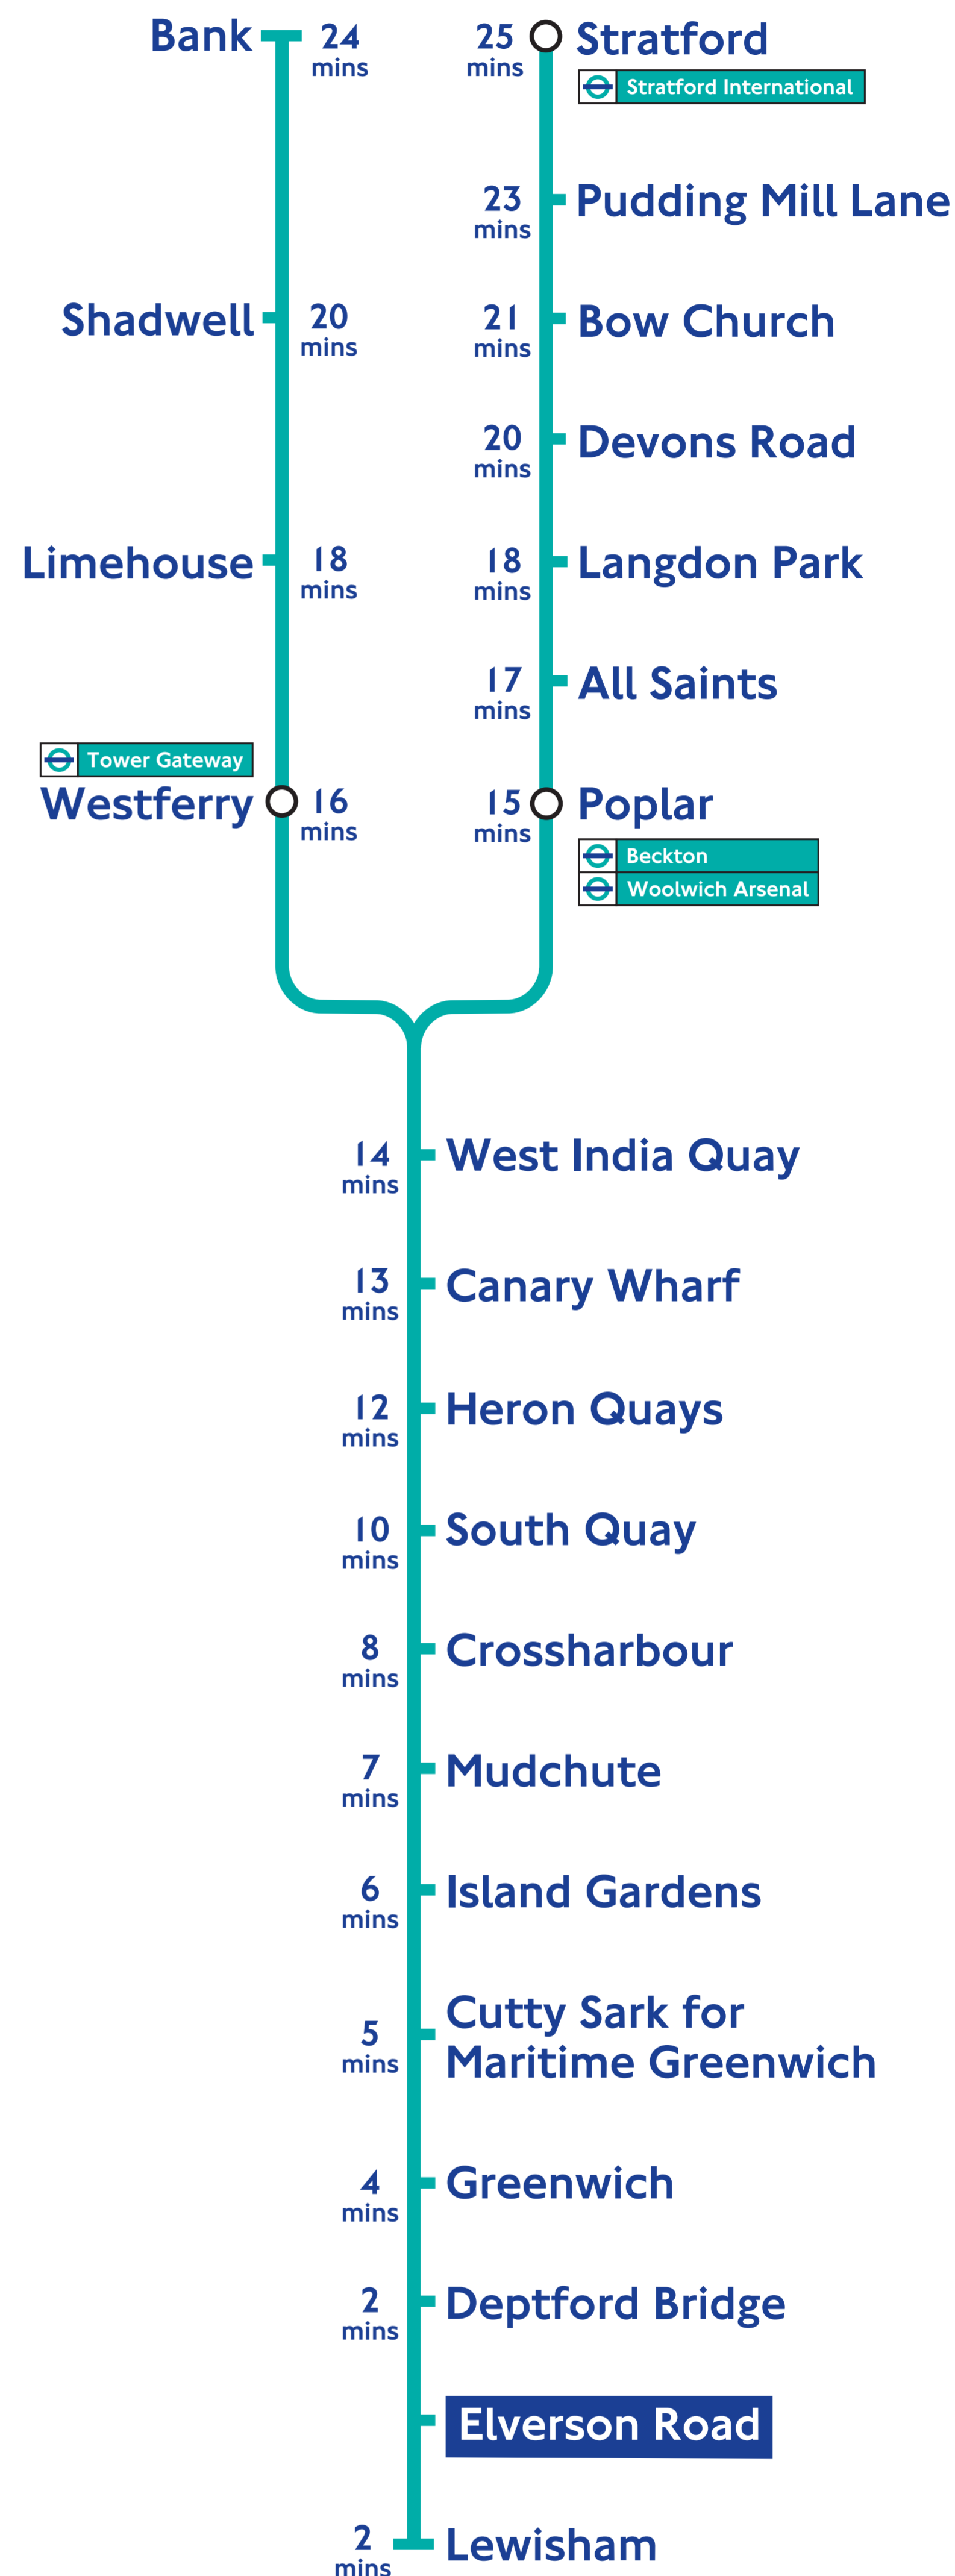

Trains from Elverson Road

Platform 1 To Lewisham

First train 0515 (Sundays 0645)

Last train 0055 (Sundays 2355)

Trains run every **4-10** minutes

Platform 2 To Bank

First train 0520 (Sundays 0650)

Last train 0020 (Sundays 2320)

Trains run every **4-10** minutes

Last train to **Canary Wharf** runs at **0030 (Sundays 2330)**

Platform 2 To Canary Wharf and Stratford

First train 0520 (Sundays 0650)

Last train 0020 (Sundays 2320)

Trains run every **6-10** minutes*

* Through trains run during Monday to Friday morning peak hours.
Change at Canary Wharf at other times.

For further details of frequencies visit www.dlr.co.uk

To view this timetable at a larger size or to print a copy visit our website at www.dlr.co.uk

Information supplied in good faith and correct at time of going to print. From time to time services may have to be modified in part or whole or withdrawn according to changing circumstances.
Serco Docklands, Castor Lane, London E14 0DS

Average journey times of through trains from this station

For further information:

- 24 hour travel information, 0843 222 1234
  You pay no more than 5p per minute if calling from a BT landline. There may be a connection charge. Charges from mobiles or other landline providers may vary.
- Mobile website: www.dlr.co.uk/mobile for live DLR travel information on your mobile phone
- Assistance in the event of a lift failure, 020 7363 9777
- Textphone, 020 7093 0999

January 2012