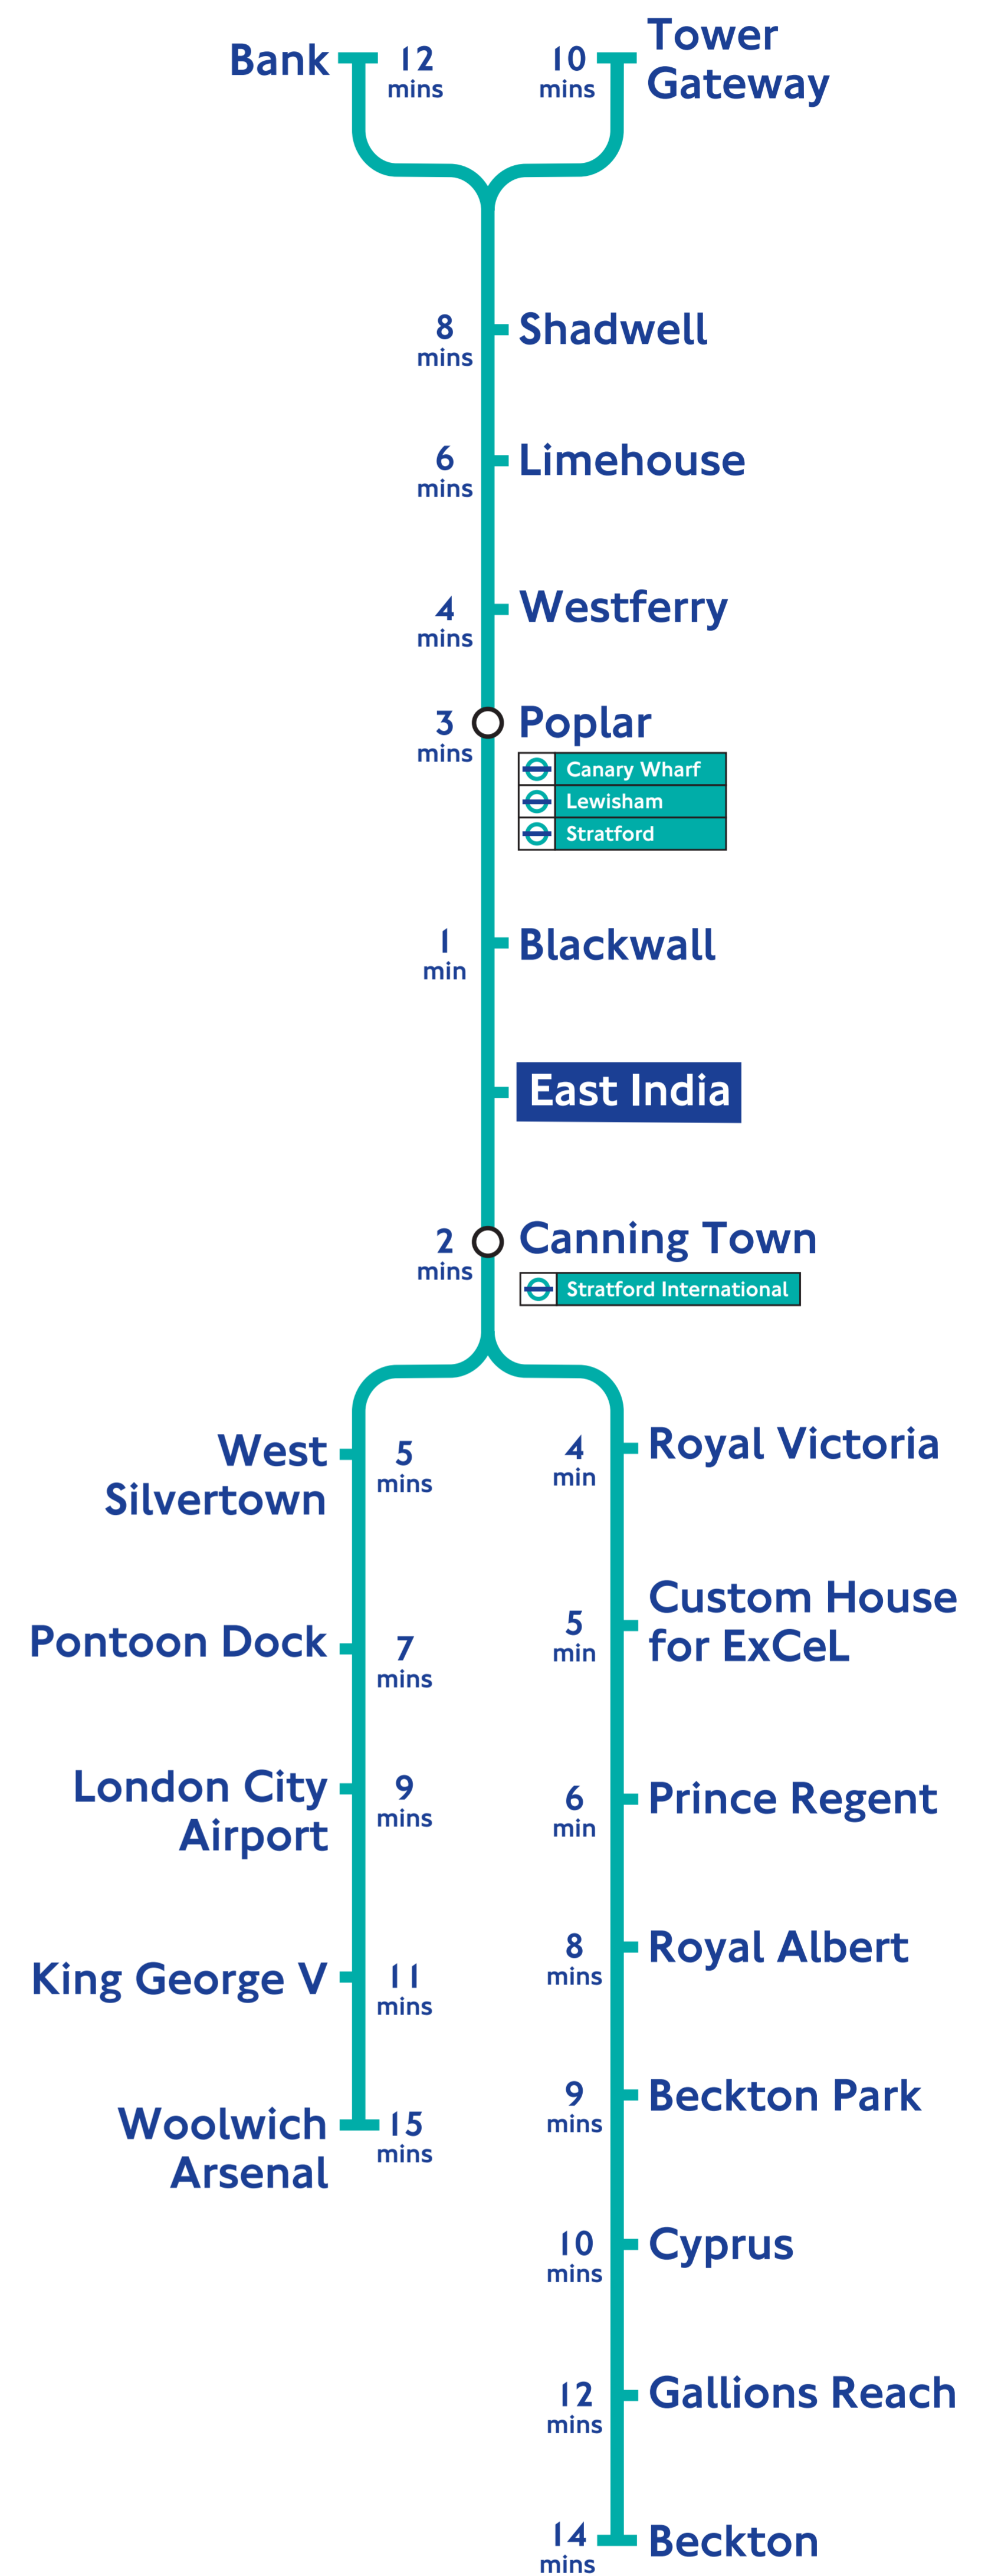

Docklands Light Railway

Trains from East India

Platform 1 To Beckton

First train 0530 (Sundays **0700**)

Last train 0050 (Sundays **2400**)

Trains run every **8-10** minutes

Platform 1 To Woolwich Arsenal

First train 0534 (Saturdays **0526**,
Sundays **0656**)

Last train 0046 (Sundays **2346**)

Trains run every **8-10** minutes

Platform 2 To Bank

First train 0515 (Saturdays **0517**,
Sundays **0647**)

Last train 0027 (Sundays **2327**)

Trains run every **8-10** minutes

Platform 2 To Tower Gateway

First train 0521 (Sundays **0651**)

Last train 0051 (Sundays **2351**)

Trains run every **8-10** minutes

Average journey times of through trains from this station

For further details of frequencies visit www.dlr.co.uk

To view this timetable at a larger size or to print a copy visit our website at www.dlr.co.uk
Information supplied in good faith and correct at time of going to print. From time to time services may have to be modified in part or whole or withdrawn according to changing circumstances.
 Serco Docklands, Castor Lane, London E14 0DS