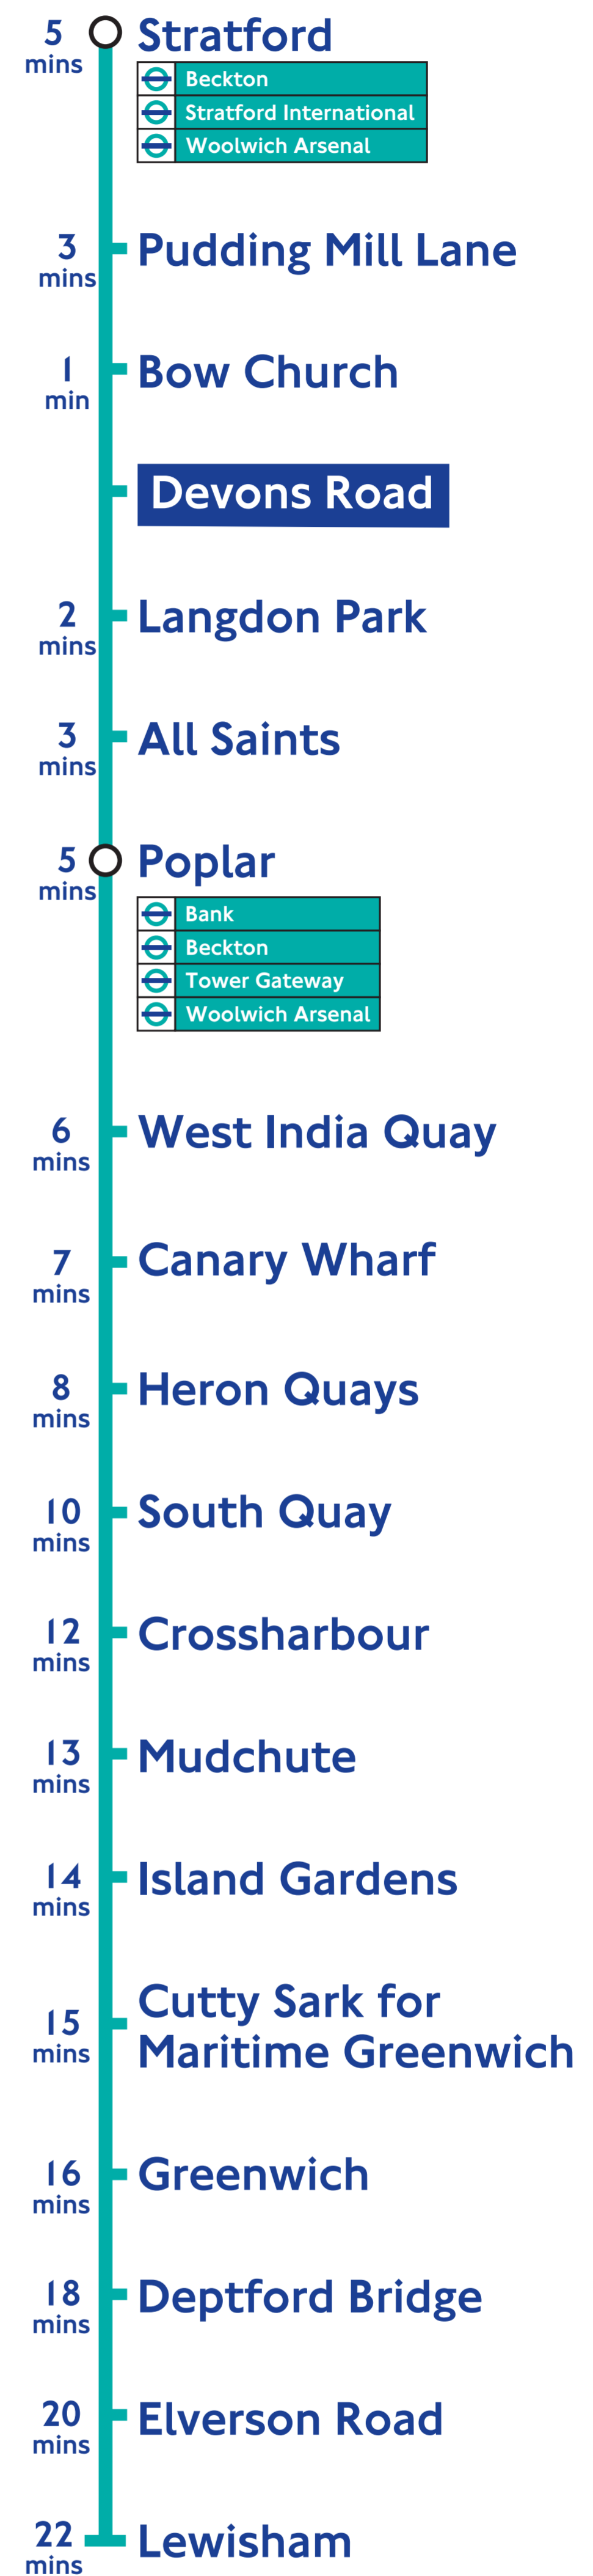

## Trains from Devons Road

### Platform 1 To Stratford

**First train 0513 (Sundays 0643)**

**Last train 0043 (Sundays 2343)**

Trains run every **6-10** minutes

### Platform 2 To Canary Wharf and Lewisham

**First train 0530 (Sundays 0700)**

**Last train 0040 (Sundays 2340)**

Trains run every **6-10** minutes

Some trains run through to Lewisham during Monday to Friday morning peak hours. Change at Canary Wharf at other times.

For further details of frequencies visit [www.dlr.co.uk](http://www.dlr.co.uk)

Average journey times of through trains from this station

To view this timetable at a larger size or to print a copy visit our website at [www.dlr.co.uk](http://www.dlr.co.uk)