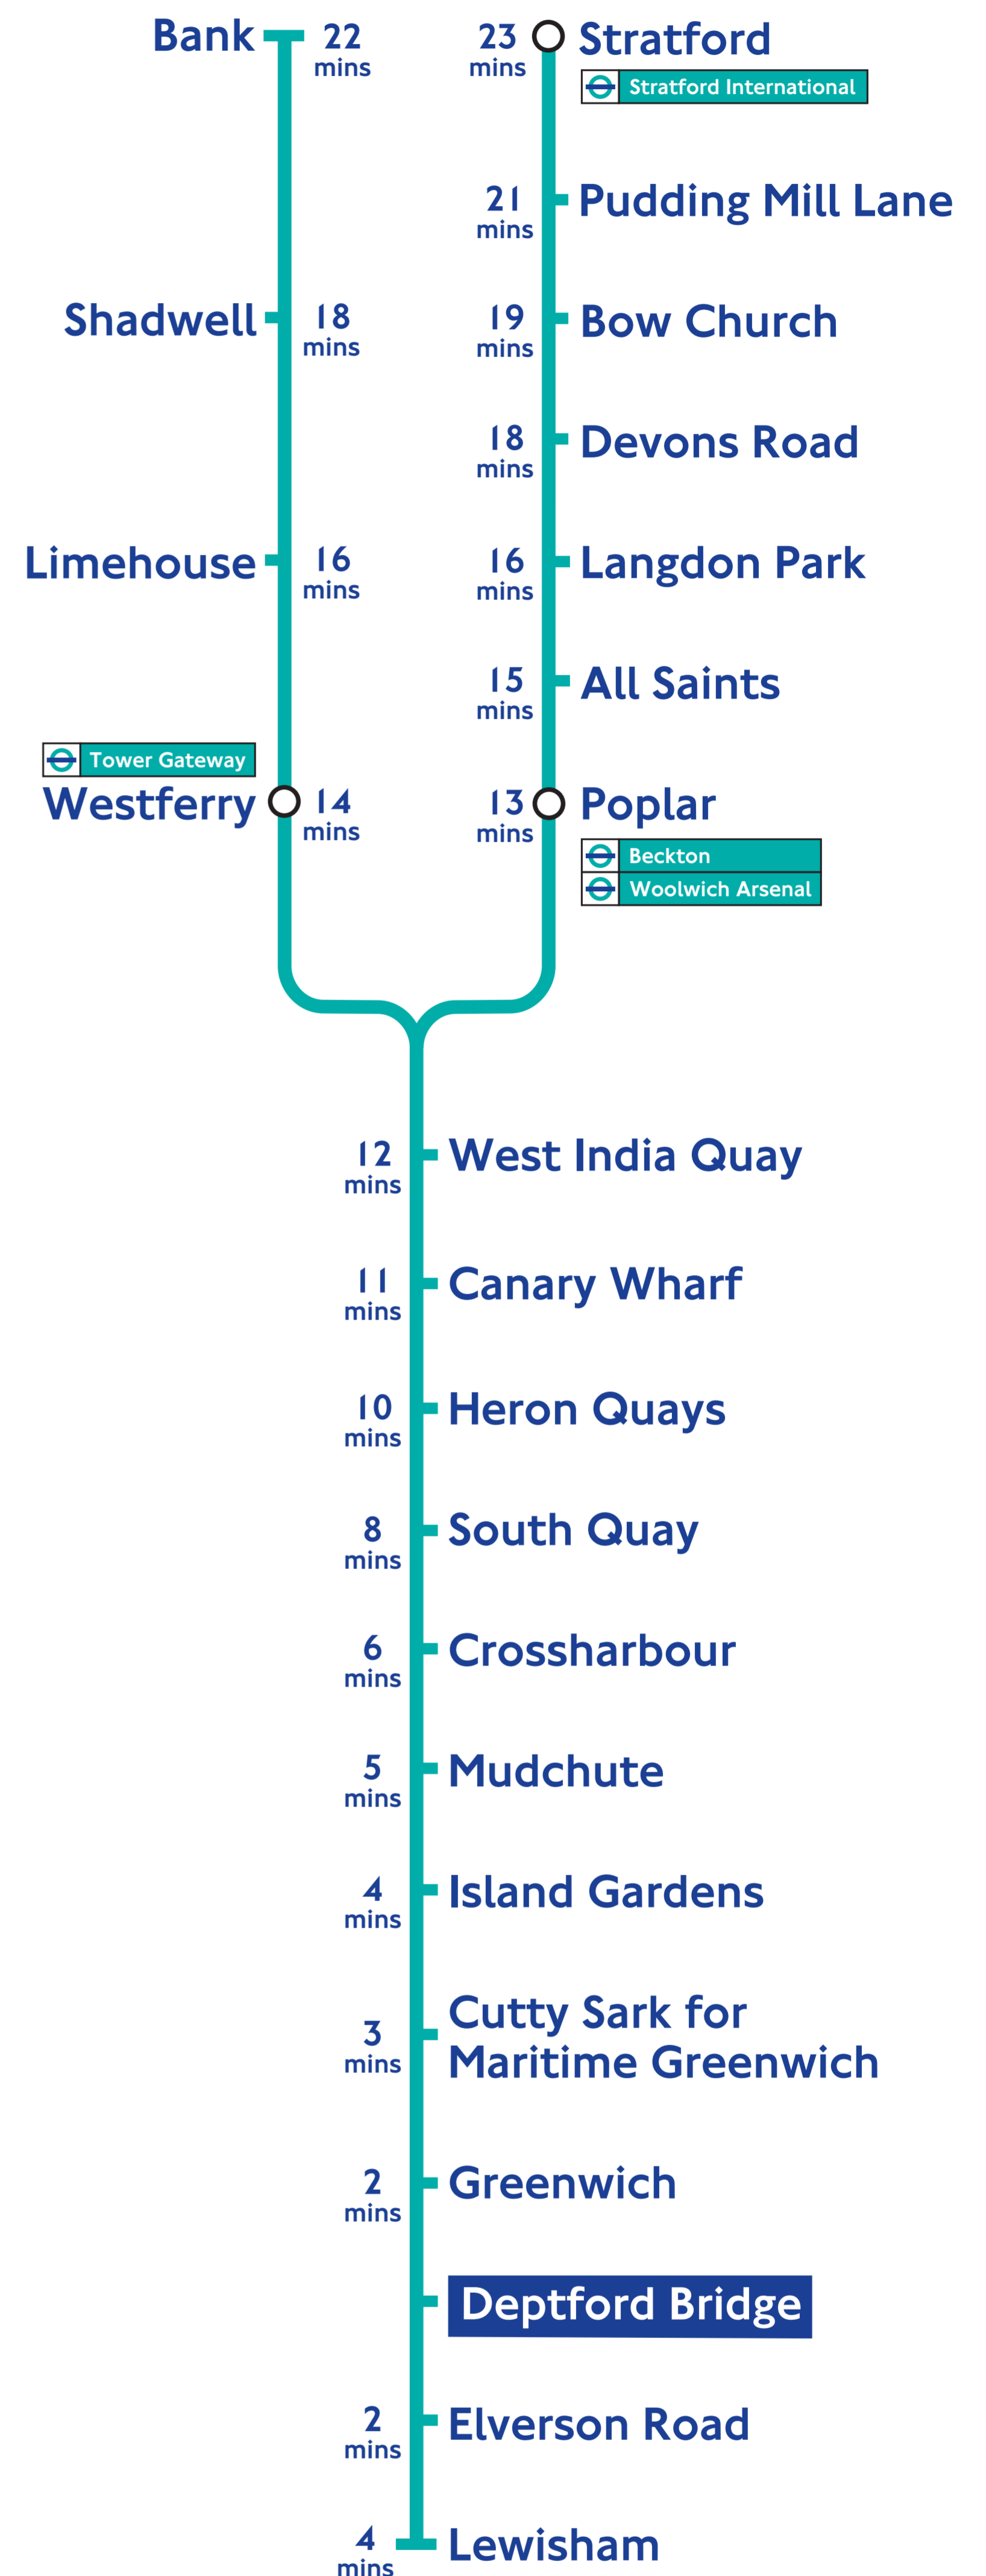

## Trains from Deptford Bridge

### Platform 2 To Bank

**First train 0522** (Sundays **0652**)

**Last train 0022** (Sundays **2322**)

Trains run every **4-10** minutes

Last train to **Canary Wharf** runs at **0032** (Sundays **2332**)

### Platform 2 To Canary Wharf and Stratford

**First train 0522** (Sundays **0652**)

**Last train 0022** (Sundays **2322**)

Trains run every **6-10** minutes\*

\* Through trains run during Monday to Friday morning peak hours.  
Change at Canary Wharf at other times.

Average journey times of through trains from this station