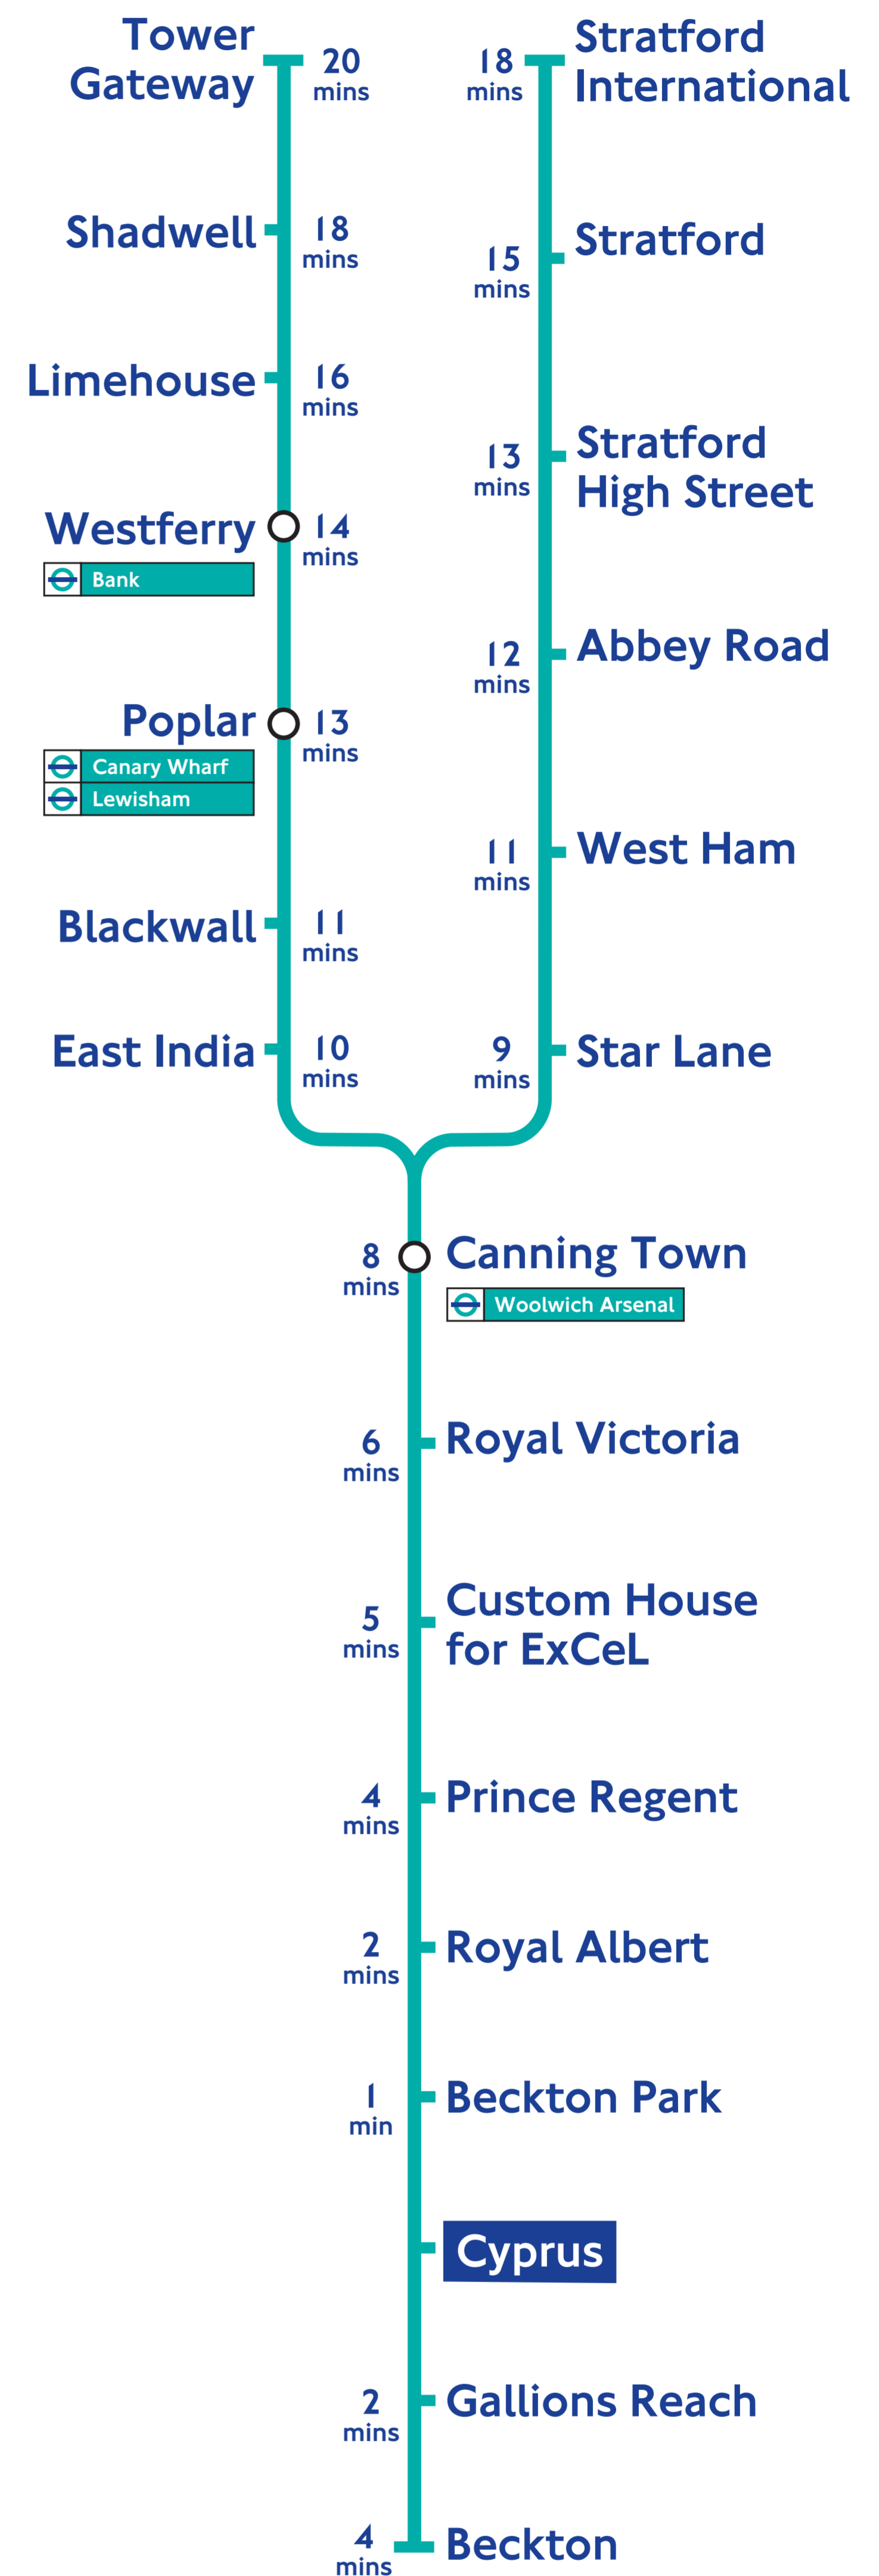

Docklands Light Railway

Trains from Cyprus

Platform 1 To Beckton

First train 0532 (Sundays **0702**)

Last train 0102 (Sundays **0002**)

Trains run every **5-10** minutes

Platform 2 To Tower Gateway

First train 0508 (Sundays **0638**)

Last train 0038 (Sundays **2338**)

Trains run every **8-10** minutes

Platform 2 To Stratford International

First train 0510 (Saturdays **0513**,
Sundays **0643**)

Last train 0031 (Sundays **2333**)

Trains run every **10** minutes

Through trains run to Stratford International during Monday to Friday off-peak times and at weekends every **10** minutes.
If no through train is shown take the first train and change at Canning Town.

For further details of frequencies visit www.dlr.co.uk

To view this timetable at a larger size or to print a copy visit our website at www.dlr.co.uk
Information supplied in good faith and correct at time of going to print. From time to time services may have to be modified in part or whole or withdrawn according to changing circumstances.
Serco Docklands, Castor Lane, London E14 0DS

Average journey times of through trains from this station

For further information:

- 24 hour travel information, 0843 222 1234
  You pay no more than 5p per minute if calling from a BT landline. There may be a connection charge. Charges from mobiles or other landline providers may vary.
- Mobile website: www.dlr.co.uk/mobile for live DLR travel information on your mobile phone
- Assistance in the event of a lift failure, 020 7363 9777
- Textphone, 020 7093 0999

December 2011

Website
www.dlr.co.uk

Answerphone outside office hours
020 7363 9700

MAYOR OF LONDON

Transport for London