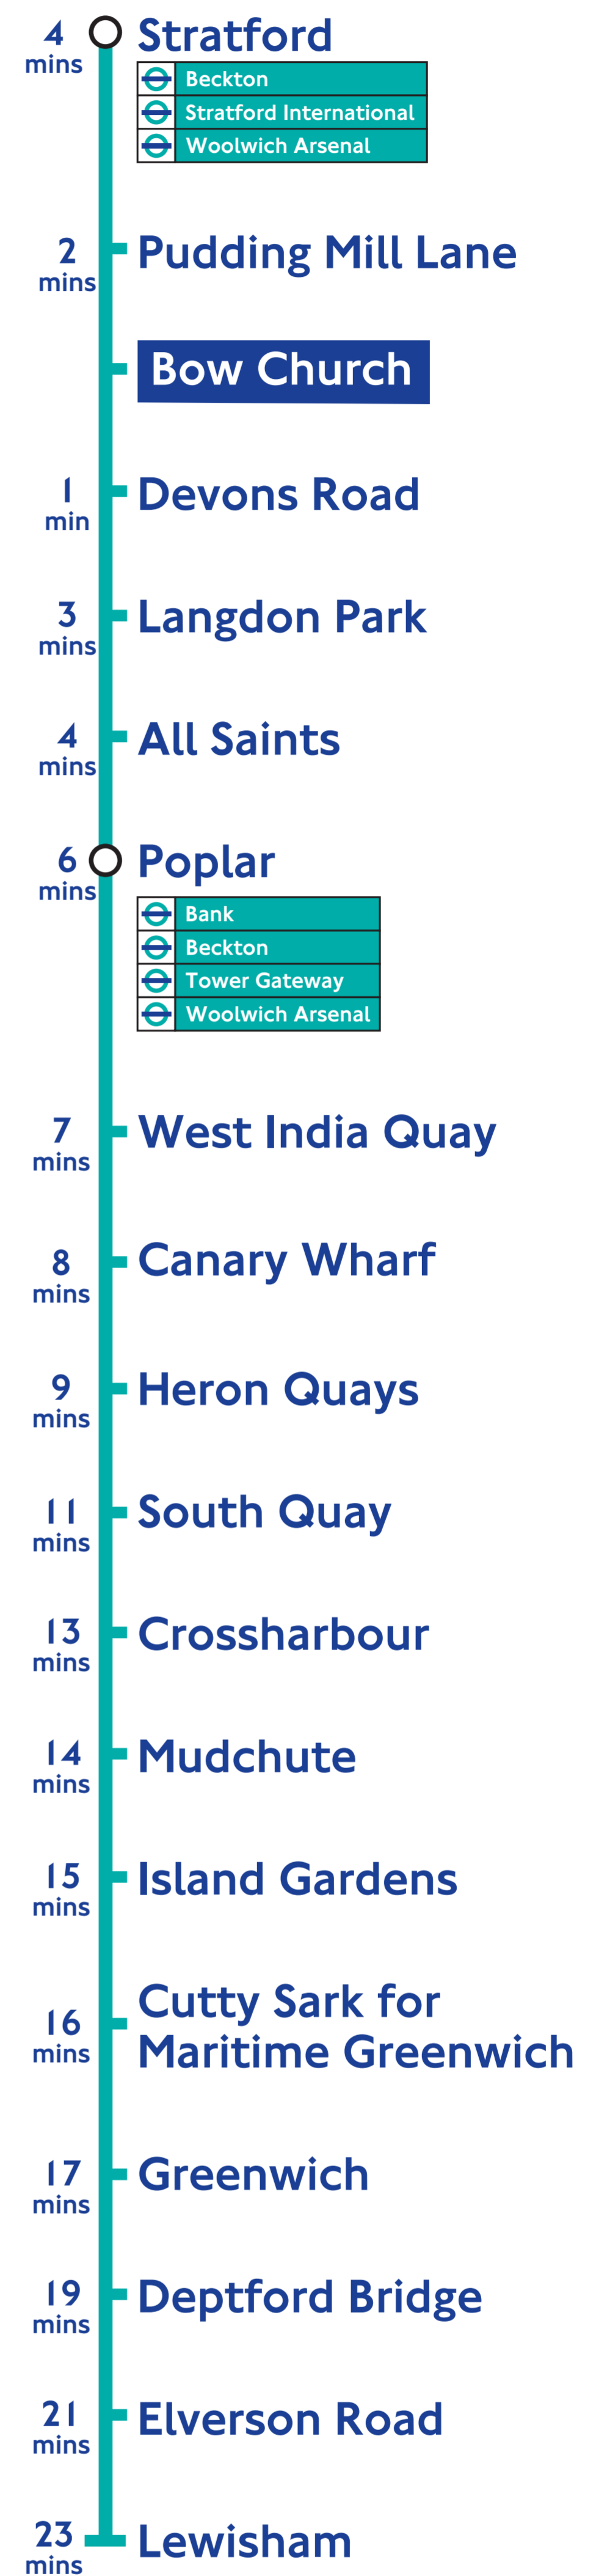

Trains from Bow Church

Platform 1 To Stratford

First train 0515 (Sundays 0645)

Last train 0045 (Sundays 2345)

Trains run every **6-10** minutes

Platform 2 To Canary Wharf and Lewisham

First train 0529 (Sundays 0659)

Last train 0039 (Sundays 2339)

Trains run every **6-10** minutes

Some trains run through to Lewisham during Monday to Friday morning peak hours. Change at Canary Wharf at other times.

For further details of frequencies visit www.dlr.co.uk

Average journey times of through trains from this station

For further information:

- 24 hour travel information, 0843 222 1234
  You pay no more than 5p per minute if calling from a BT landline. There may be a connection charge. Charges from mobiles or other landline providers may vary.
- Mobile website: www.dlr.co.uk/mobile for live DLR travel information on your mobile phone
- Assistance in the event of a lift failure, 020 7363 9777
- Textphone, 020 7093 0999

To view this timetable at a larger size or to print a copy visit our website at www.dlr.co.uk
Information supplied in good faith and correct at time of going to print. From time to time services may have to be modified in part or whole or withdrawn according to changing circumstances.
Serco Docklands, Castor Lane, London E14 0DS