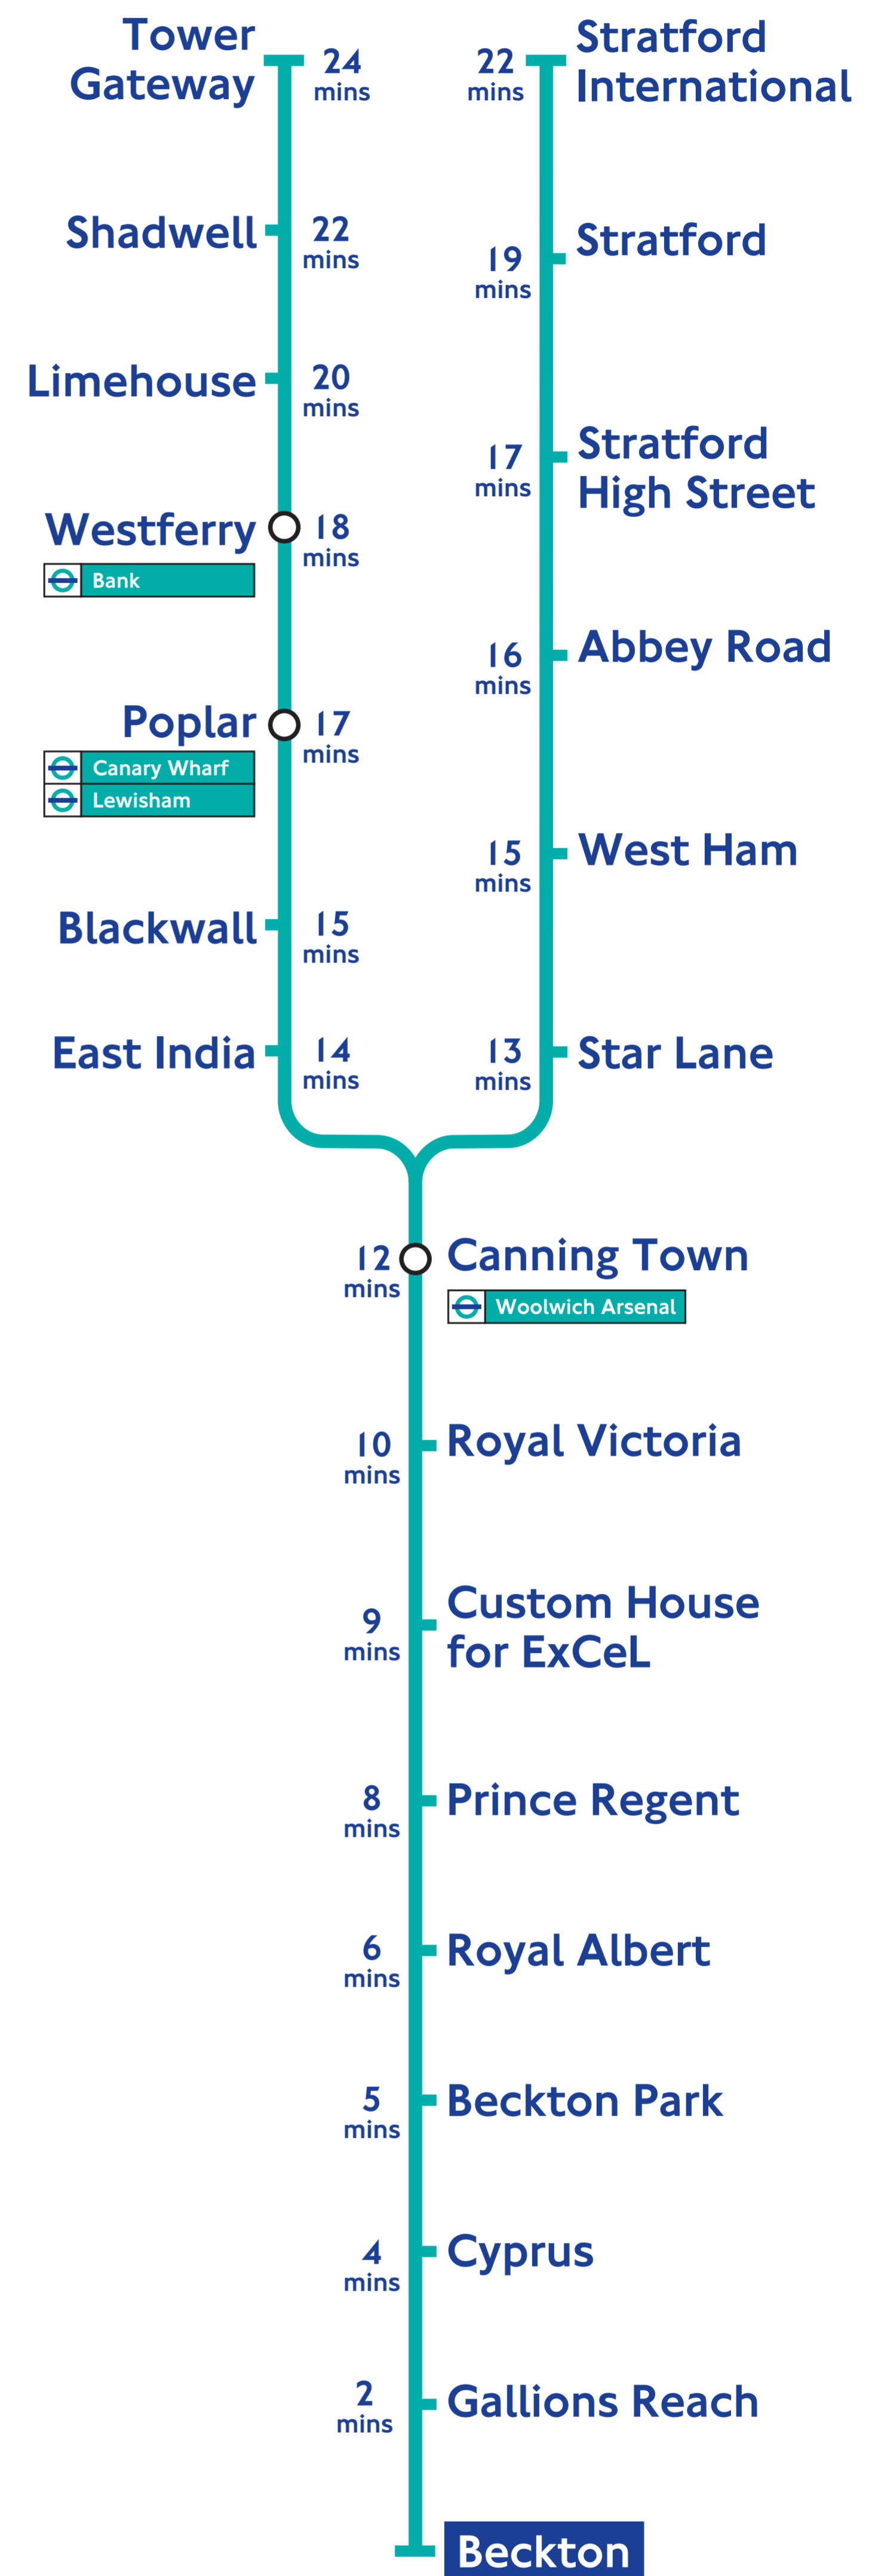

Docklands Light Railway

Trains from Beckton

Platforms 1 and 2 To Tower Gateway

First train 0504 (Sundays 0634)

Last train 0034 (Sundays 2334)

Trains run every **8-10** minutes

Platforms 1 and 2 To Stratford International

**First train 0506 (Saturdays 0509,
Sundays 0639)**

Last train 0027 (Sundays 2339)

Trains run every **10** minutes

Through trains run to Stratford International during Monday to Friday off-peak times and at weekends every 10 minutes. If no through train is shown take the first train and change at Canning Town.

Average journey times of through trains from this station

For further details of frequencies visit www.dlr.co.uk

To view this timetable at a larger size or to print a copy visit our website at www.dlr.co.uk
Information supplied in good faith and correct at time of going to print. From time to time services may have to be modified in part or whole or withdrawn according to changing circumstances.
 Serco Docklands, Castor Lane, London E14 0DS

For further information:

- 24 hour travel information, 0843 222 1234
You pay no more than 5p per minute if calling from a BT landline. There may be a connection charge. Charges from mobiles or other landline providers may vary.
- Mobile website: www.dlr.co.uk/mobile for live DLR travel information on your mobile phone
- Assistance in the event of a lift failure, 020 7363 9777
- Textphone, 020 7093 0999