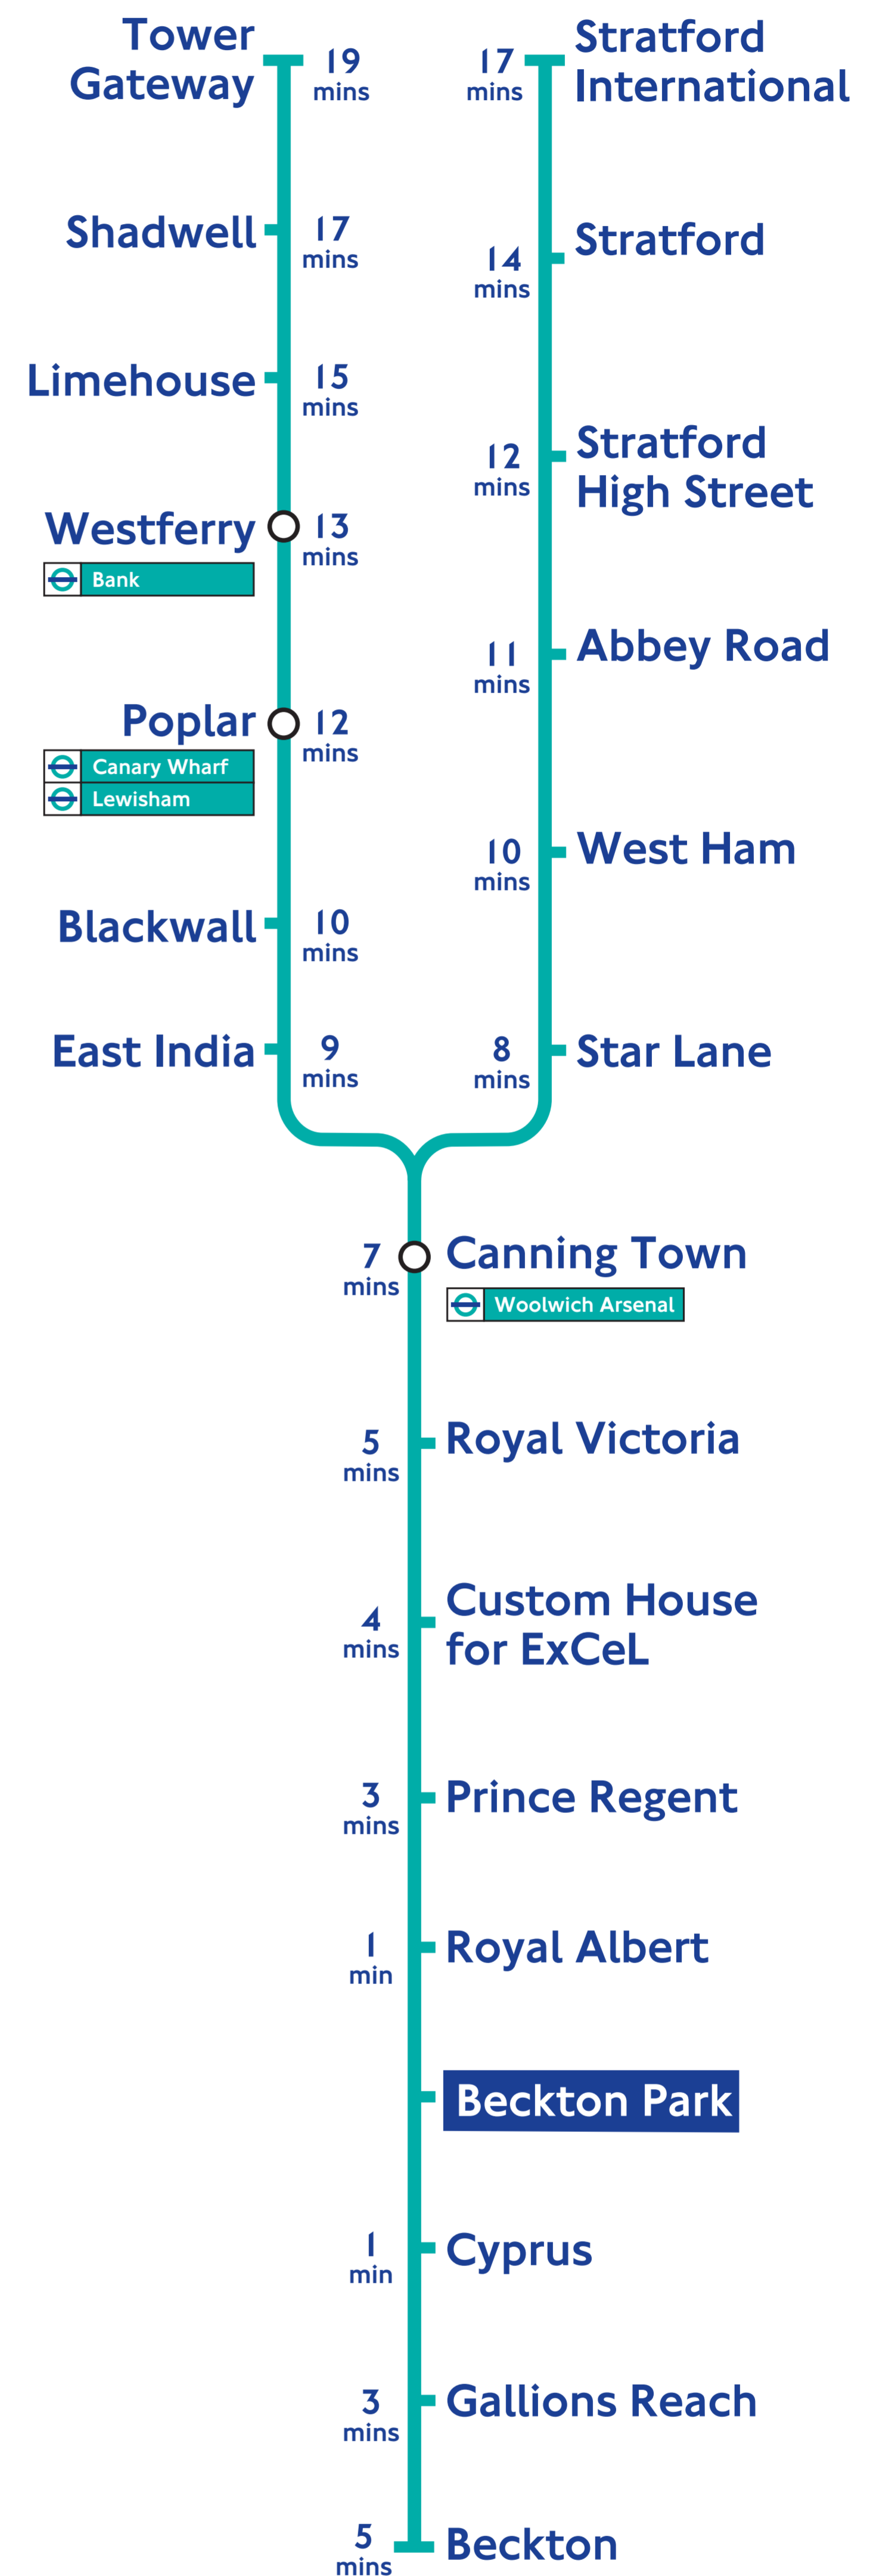

Docklands Light Railway

Trains from Beckton Park

Platform 1 To Beckton

First train 0531 (Sundays **0701**)

Last train 0101 (Sundays **0001**)

Trains run every **5-10** minutes

Platform 2 To Tower Gateway

First train 0509 (Sundays **0639**)

Last train 0039 (Sundays **2339**)

Trains run every **8-10** minutes

Platform 2 To Stratford International

First train 0511 (Saturdays **0515**,
Sundays **0645**)

Last train 0033 (Sundays **2335**)

Trains run every **10** minutes

Through trains run to Stratford International during Monday to Friday off-peak times and at weekends every 10 minutes.
If no through train is shown take the first train and change at Canning Town.

For further details of frequencies visit www.dlr.co.uk

To view this timetable at a larger size or to print a copy visit our website at www.dlr.co.uk
Information supplied in good faith and correct at time of going to print. From time to time services may have to be modified in part or whole or withdrawn according to changing circumstances.
Serco Docklands, Castor Lane, London E14 0DS

Average journey times of through trains from this station

For further information:

- 24 hour travel information, 0843 222 1234
  You pay no more than 5p per minute if calling from a BT landline. There may be a connection charge. Charges from mobiles or other landline providers may vary.
- Mobile website: www.dlr.co.uk/mobile for live DLR travel information on your mobile phone
- Assistance in the event of a lift failure, 020 7363 9777
- Textphone, 020 7093 0999

December 2011

Website
www.dlr.co.uk

Answerphone outside office hours
020 7363 9700

MAYOR OF LONDON

Transport for London